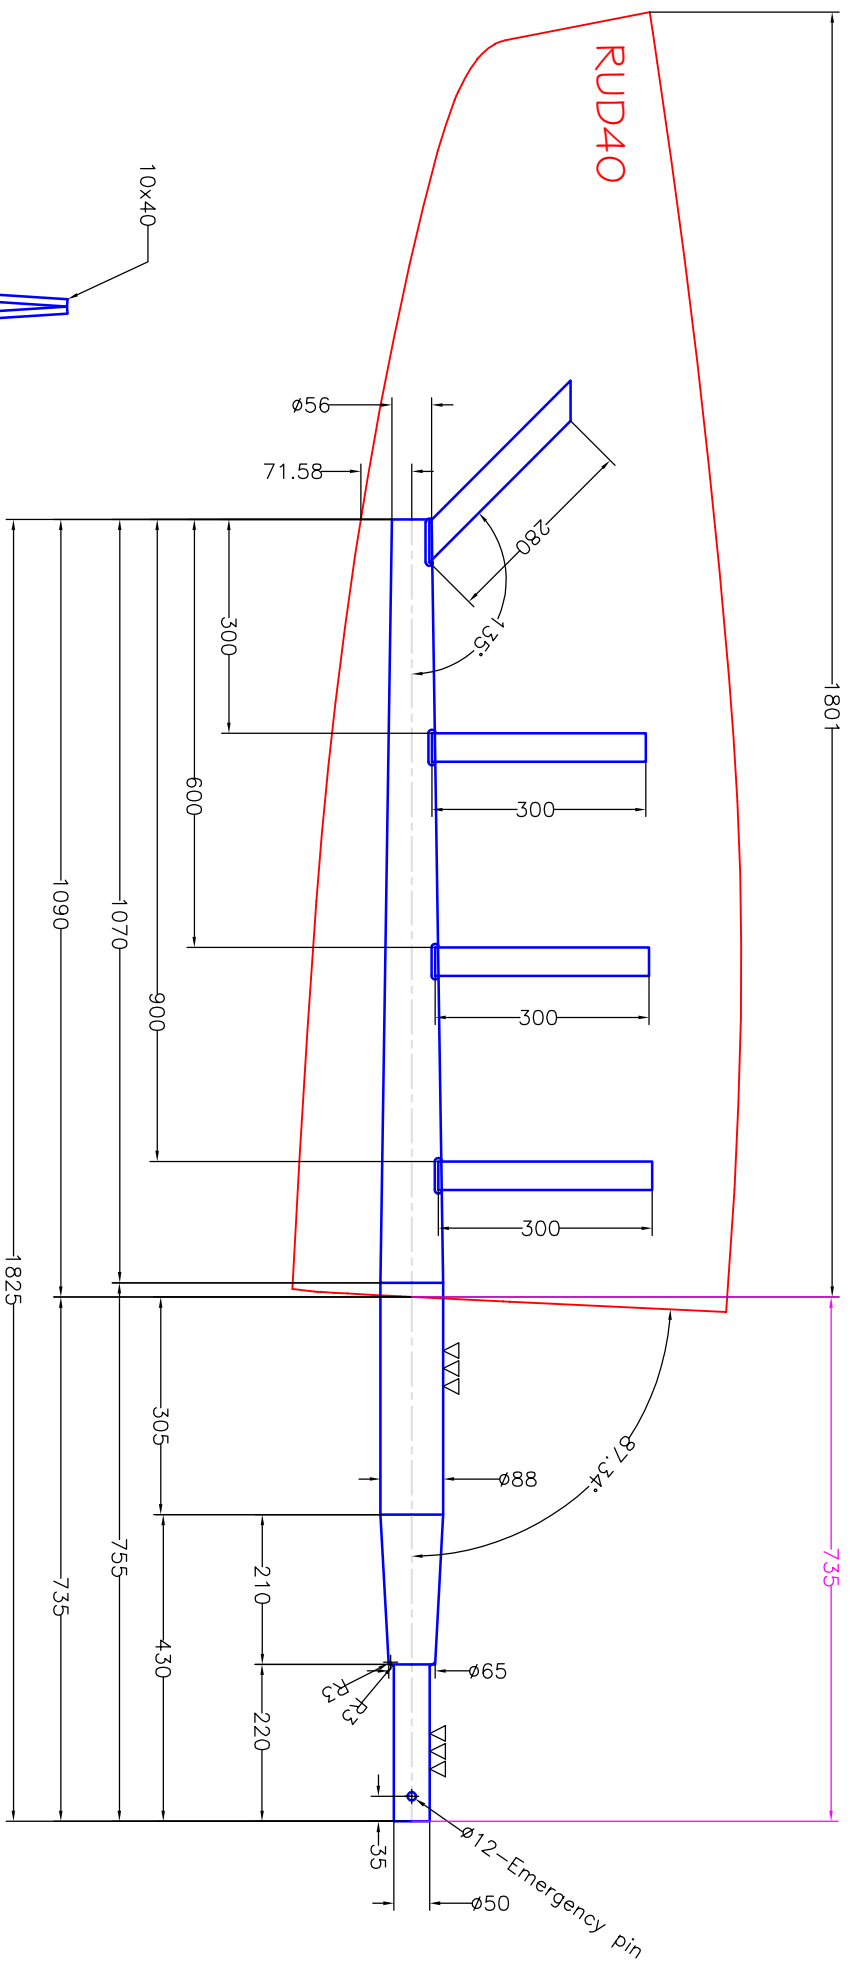

This is the replacement rudder for the model Hanse 370 & Hanse 400 with a single wheel steering system. The twin wheel system version should use another replacement rudder. See boat type Hanse 405 for this rudder.

Modify date:		Project:	Hanse 370 & 400 replacement rudder, RUDD40 with 88mm stock
Modify date:		Scale	1:10
Modify date:		Date	06.03.2015
Modify date:		Material	Alu6082
Modify date:		File name (DWG)	Hanse-370-400-repl-rudder
Modify date:		Drawing no.	
Modify date:		Drawn by	A.G.