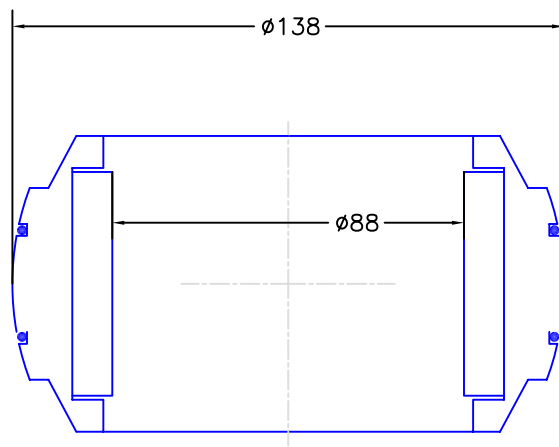

M17-350-88

M17-267-88

M13-248-88

Modify date	Project: Hanse 371-411-370-400		 JEFA MARINE A/S NIMBUSVEJ 2 2670 GREVE, DENMARK Tlf. +45-4615 5210 & Fax +45-4615 5208 E-mail info@jefa.com & WWW.jefa.com
Modify date	Bottom bearing for rudder		
Modify date	Scale 1:2	Date 2007-12-14	
Modify date	Material —	Drawing no. —	
Modify date	Filename (dwg) —		
Modify date	Drawn by J.F.		