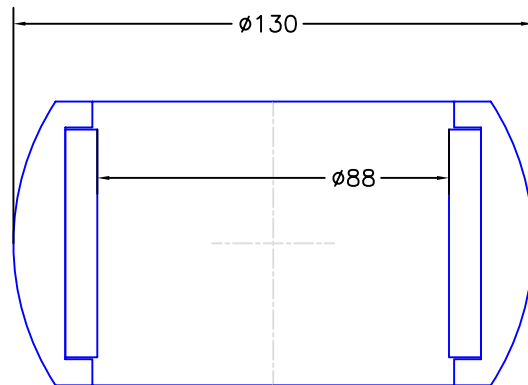

M17-350-88

M17-267-88

M13-248-88

Modify date	Project: Hanse 371-411-370-400		 JEFA MARINE A/S NIMBUSVEJ 2 2670 GREVE, DENMARK Tlf. +45-4615 5210 & Fax +45-4615 5208 E-mail info@jefa.com & WWW.jefa.com
Modify date	Bottom bearing for rudder		
Modify date	Scale 1:2	Date 2007-12-14	
Modify date	Material —	Drawing no. —	
Modify date	Filename (dwg) —		
Modify date	Drawn by J.F.		