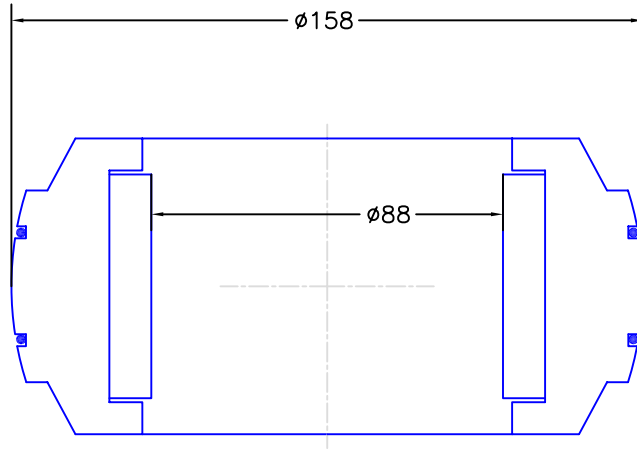

M17-350-88

M17-267-88

M13-248-88

Modify date	Project: Hanse 371-411-370-400		 JEFA MARINE A/S NIMBUSVEJ 2 2670 GREVE, DENMARK Tlf. +45-4615 5210 & Fax +45-4615 5208 E-mail info@jefa.com & WWW.jefa.com
Modify date	Bottom bearing for rudder		
Modify date	Scale 1:2	Date 2007-12-14	
Modify date	Material —	Drawing no. —	
Modify date	Filename (dwg) —		
Modify date	Drawn by J.F.		