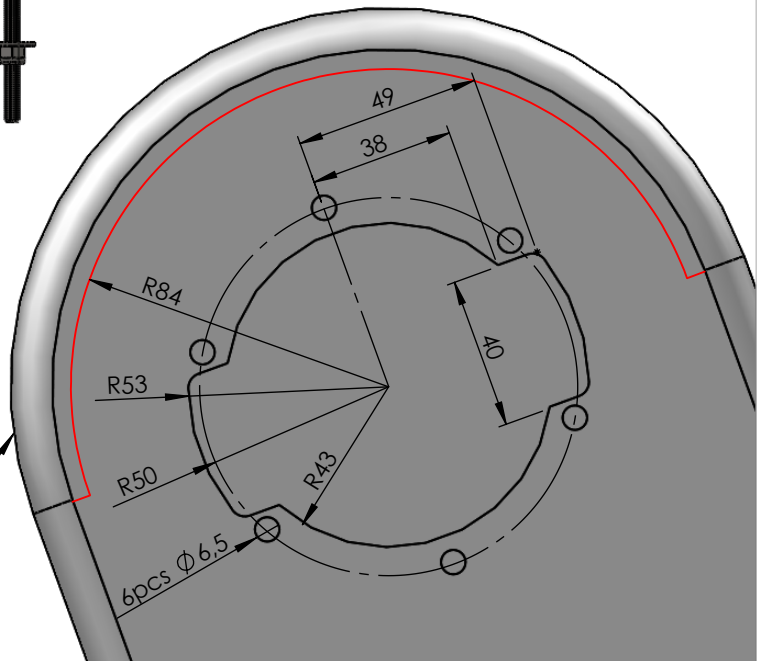

JEFA STEERING ApS
Agenavej 43
2670 Greve, Denmark

Chromitized and Painted RAL9003

1set = 1pcs starboard pedestal and 1pcs port side pedestal

SECTION E-E
SCALE 1 : 2

200 x 62.5 x 3mm alu tube
Measurements for cutting tube
Hanse = 850mm

WP800-71 / Hanse pedestal

PROJECT:

Standart wire pedestal for

DATE: 13/01-2009

KJ

1:5 / A4

MATERIAL:

WEIGHT: g