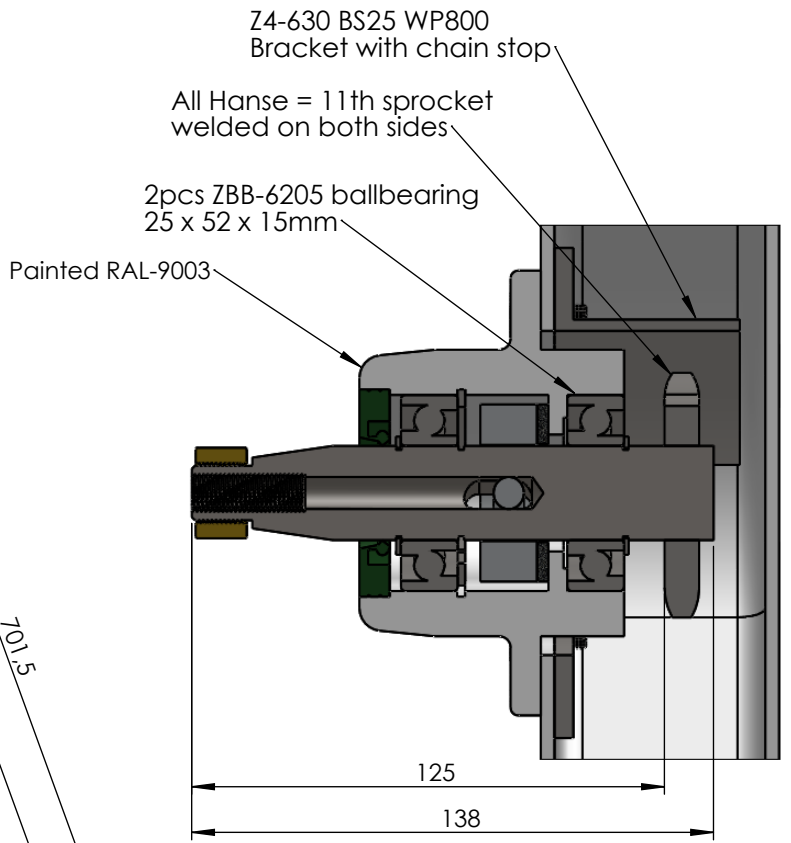

ITEM NO.	Hanse No	Jefa No.	Description	QTY
1	TRS0470	WP800	Complete pedestals with wire	1
2	TRS0471		Hanse 470 travers with sheaves	1
3	TRS0472	QU3080	Quadrant R300 80°	1
4	TRS0473	WHS1000L	Stainless steel wheel, 1000mm with gray hide cover	2
5	TRS0048	DU-TS150-12	Drive unit. 150kgm 12V	1
6	TRS0065-470	Hanse 470 rudderstock	Rudderstock ø115	1
7	TRU0075	RUD46	Rudderblade & rudderstock Hanse 430, ø115mm	1
8	TRU3020		Special lockring. ø90mm	1
9	TRU3017	5T090Z	Top bearing with cover, lockring and ball for ø90mm shaft	1
10	TRU3026		GRP tube for 160mm ball, H=400mm	1
11	TRU3027		ø115mm Bearing, 160mm ball	1

Project: Hanse 470

Scale: 1:20 Date: 19-01-2009

Drawn by: KJ

Jefa Rudder & Steering SYSTEMS

JEFA MARINE A/S
Nimbusvej 2
2670 Greve, Denmark
Phone: +45 4615 5210 & Fax: +45 4615 5208
Email: info@jefa.com Homepage: www.jefa.com

JEFA STEERING ApS
Agenavej 43
2670 Greve, Denmark

Chromitized and Painted RAL9003

1set = 1pcs starboard pedestal and 1pcs port side pedestal

SECTION E-E
SCALE 1 : 2

200 x 62.5 x 3mm alu tube
Measurements for cutting tube
Hanse = 850mm

WP800-71 / Hanse pedestal

PROJECT:

Standart wire pedestal for

DATE: 13/01-2009

KJ

1:5 / A4

MATERIAL:

WEIGHT: g