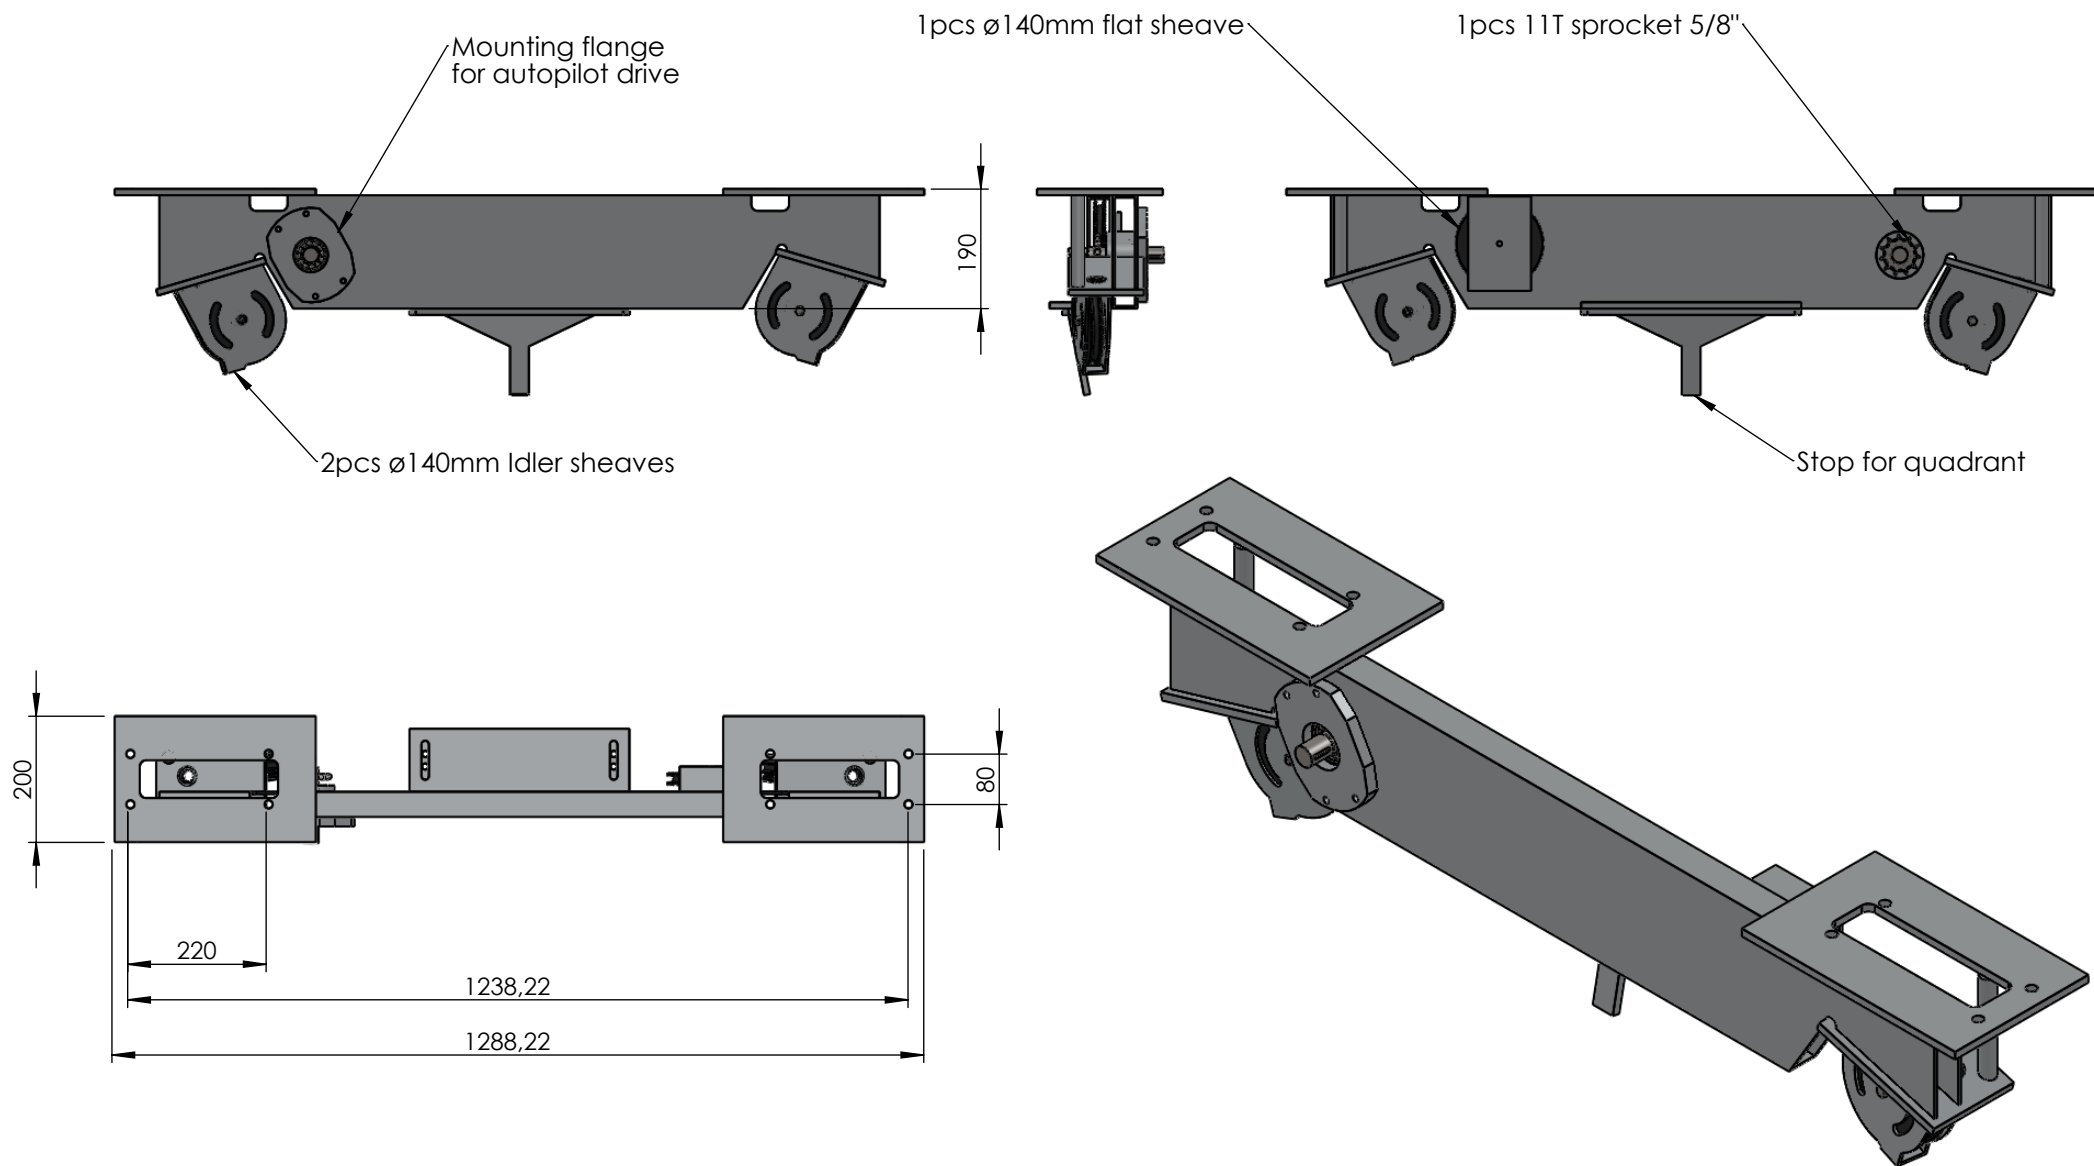

DWG NR / NAME:			BATCH NR:		
PROJECT: Hanse 470		MATERIAL:		REKV.NR / ORDRE NR:	
DATE: 19-01-2009	NAME: KJ	1:12 / A4		LOCATION:	ORDRE DATO:
MODIFY DATE: : /			REV:	LEV.DATO:	

Jefa Steering
SYSTEMS

Jefa STEERING ApS
AGENAVEJ 43
2670 GREVE. DENMARK
Tlf: +45 4615 5210 & Fax: +45 4369 5211
Email: info@jefa.com www.jefa.com