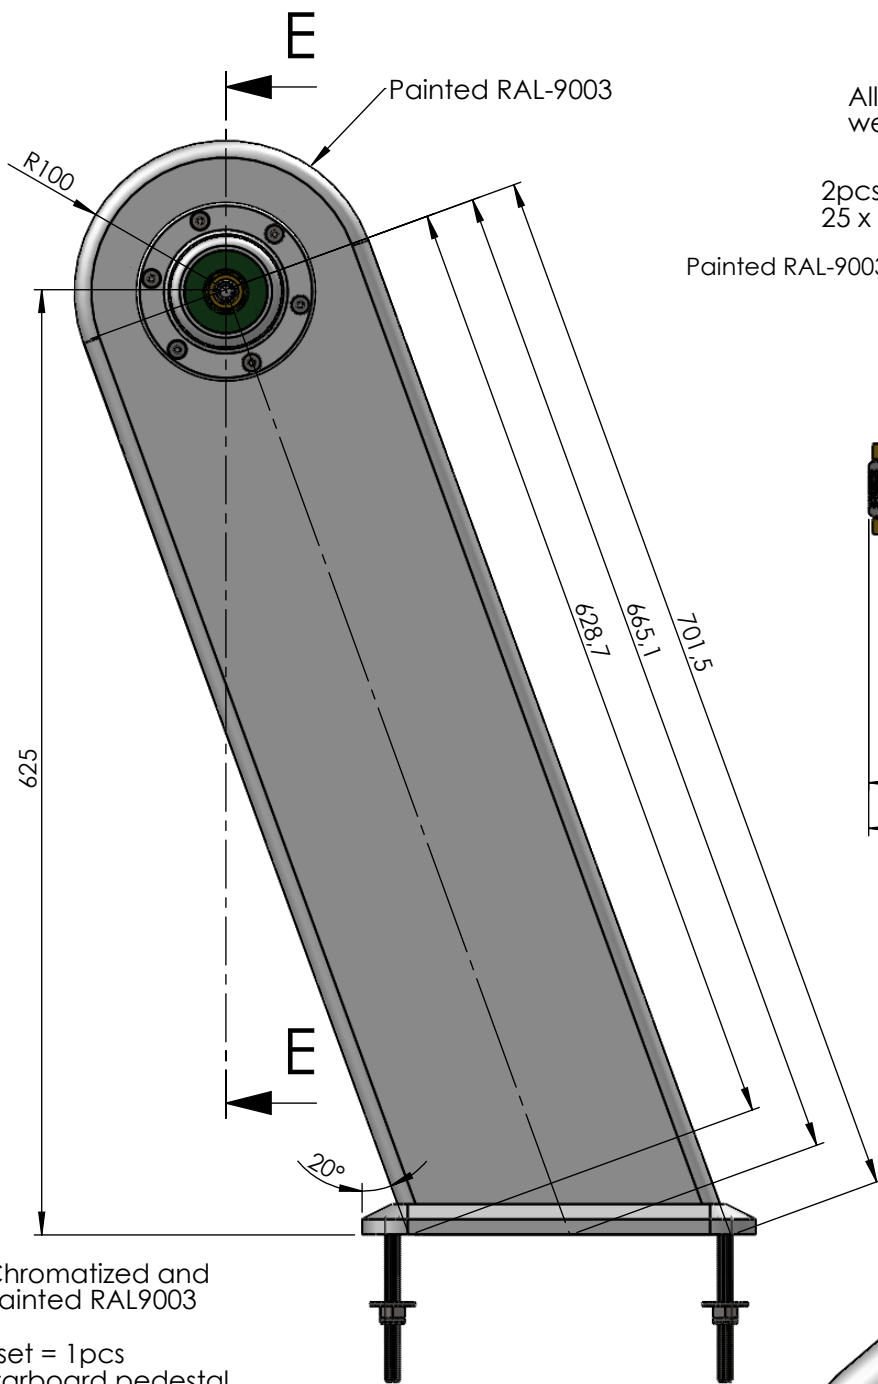

ITEM NO.	Hanse No	Jefa No.	Description	QTY
1	TRS0470	WP800	Complete pedestals with wire	1
2	TRS0471		Hanse 470 travers with sheaves	1
3	TRS0472	QU3080	Quadrant R300 80°	1
4	TRS0473	WHS1000L	Stainless steel wheel, 1000mm with gray hide cover	2
5	TRS0048	DU-TS150-12	Drive unit. 150kgm 12V	1
6	TRS0065-470	Hanse 470 rudderstock	Rudderstock ø115	1
7	TRU0075	RUD46	Rudderblade & rudderstock Hanse 430, ø115mm	1
8	TRU3020		Special lockring. ø90mm	1
9	TRU3017	5T090Z	Top bearing with cover, lockring and ball for ø90mm shaft	1
10	TRU3026		GRP tube for 160mm ball, H=400mm	1
11	TRU3027		ø115mm Bearing, 160mm ball	1

JEFA STEERING ApS
Agenavej 43
2670 Greve, Denmark

Chromitized and Painted RAL9003

1set = 1pcs starboard pedestal and 1pcs port side pedestal

SECTION E-E
SCALE 1 : 2

200 x 62.5 x 3mm alu tube
Measurements for cutting tube
Hanse = 850mm

WP800-71 / Hanse pedestal

PROJECT:

Standart wire pedestal for

DATE: 13/01-2009

KJ

1:5 / A4

MATERIAL:

WEIGHT: g