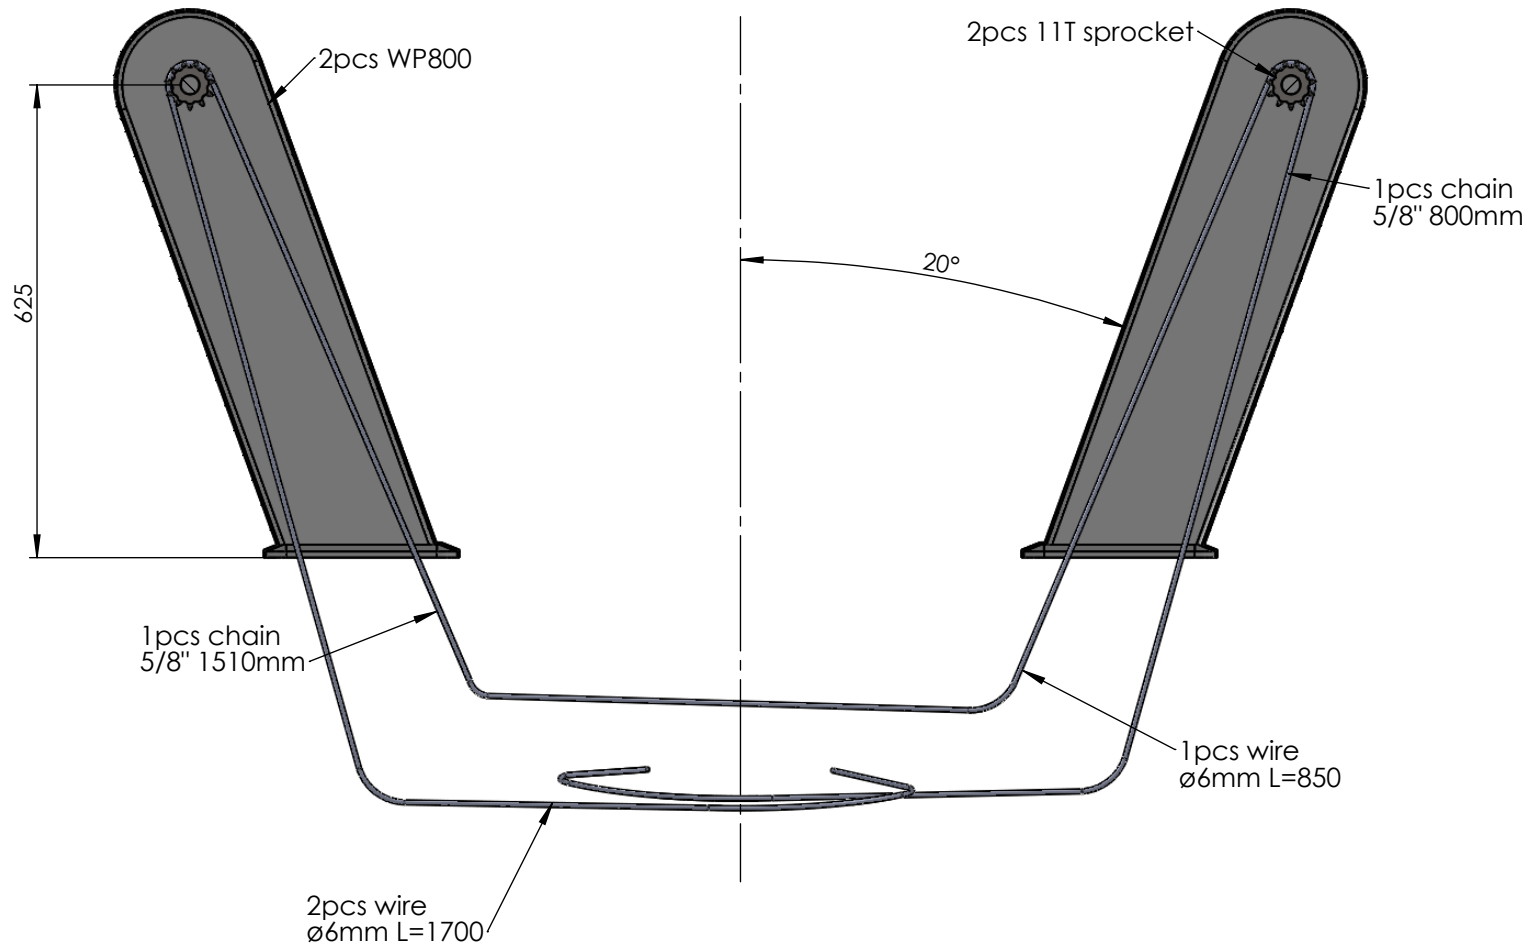

DWG NR / NAME:			BATCH NR:		
PROJECT: Hanse 470		MATERIAL:		REKV.NR / ORDRE NR:	
DATE: 19-01-2009	NAME: KJ	1:10 / A4		LOCATION:	ORDRE DATO:
MODIFY DATE: : /			REV:	LEV.DATO:	

Jefa Steering
SYSTEMS

Jefa Steering ApS
AGENAVEJ 43
2670 GREVE, DENMARK
Tlf: +45 4615 5210 & Fax: +45 4369 5211
Email: info@jefa.com www.jefa.com