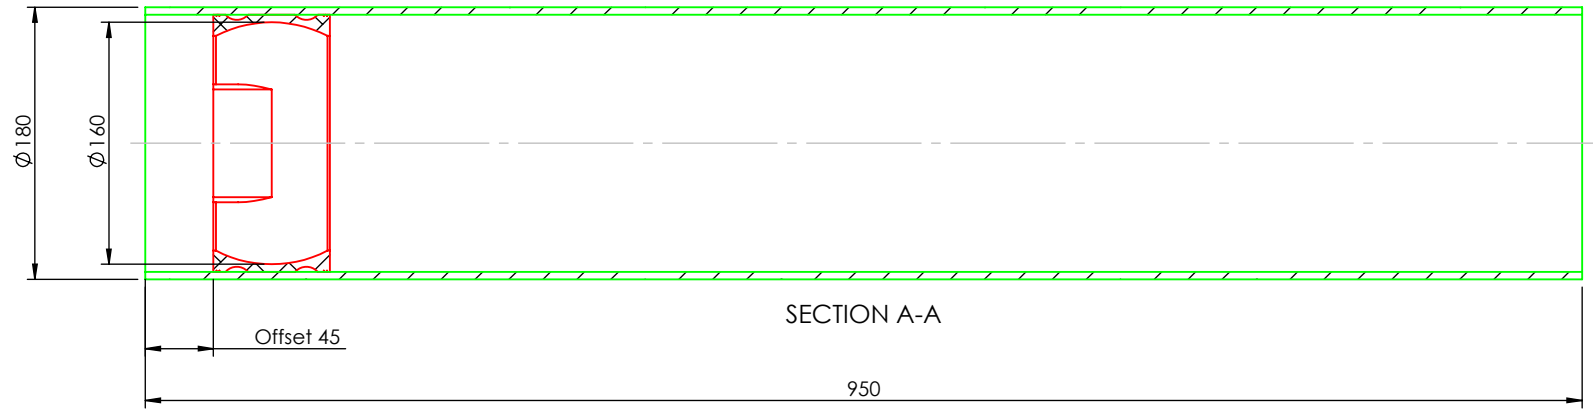

REVISIONS

Rev.	Description	Date	Author
------	-------------	------	--------

Project Hanse 590	Product Name: GRP tube with house	Filename TRU0135	
 JEFA MARINE A/S NIMBUSVEJ 2 2670 GREVE. DENMARK Tlf: +45 4615 5210 Email: info@jefa.dk www.jefa.dk	Drawing no. TRU0135	Sheet: 1 of 1	Proj. method: 
	Material: -	Scale: 1:5	Format: A4
	Creation Date: 21-02-2024	Dimensions are given in mm. Dimensions without tolerances according to DS/ISO 2768-m.	
Author: Thor	This drawing belongs to Jefa Marine A/S and may not be used or shown without permission.		