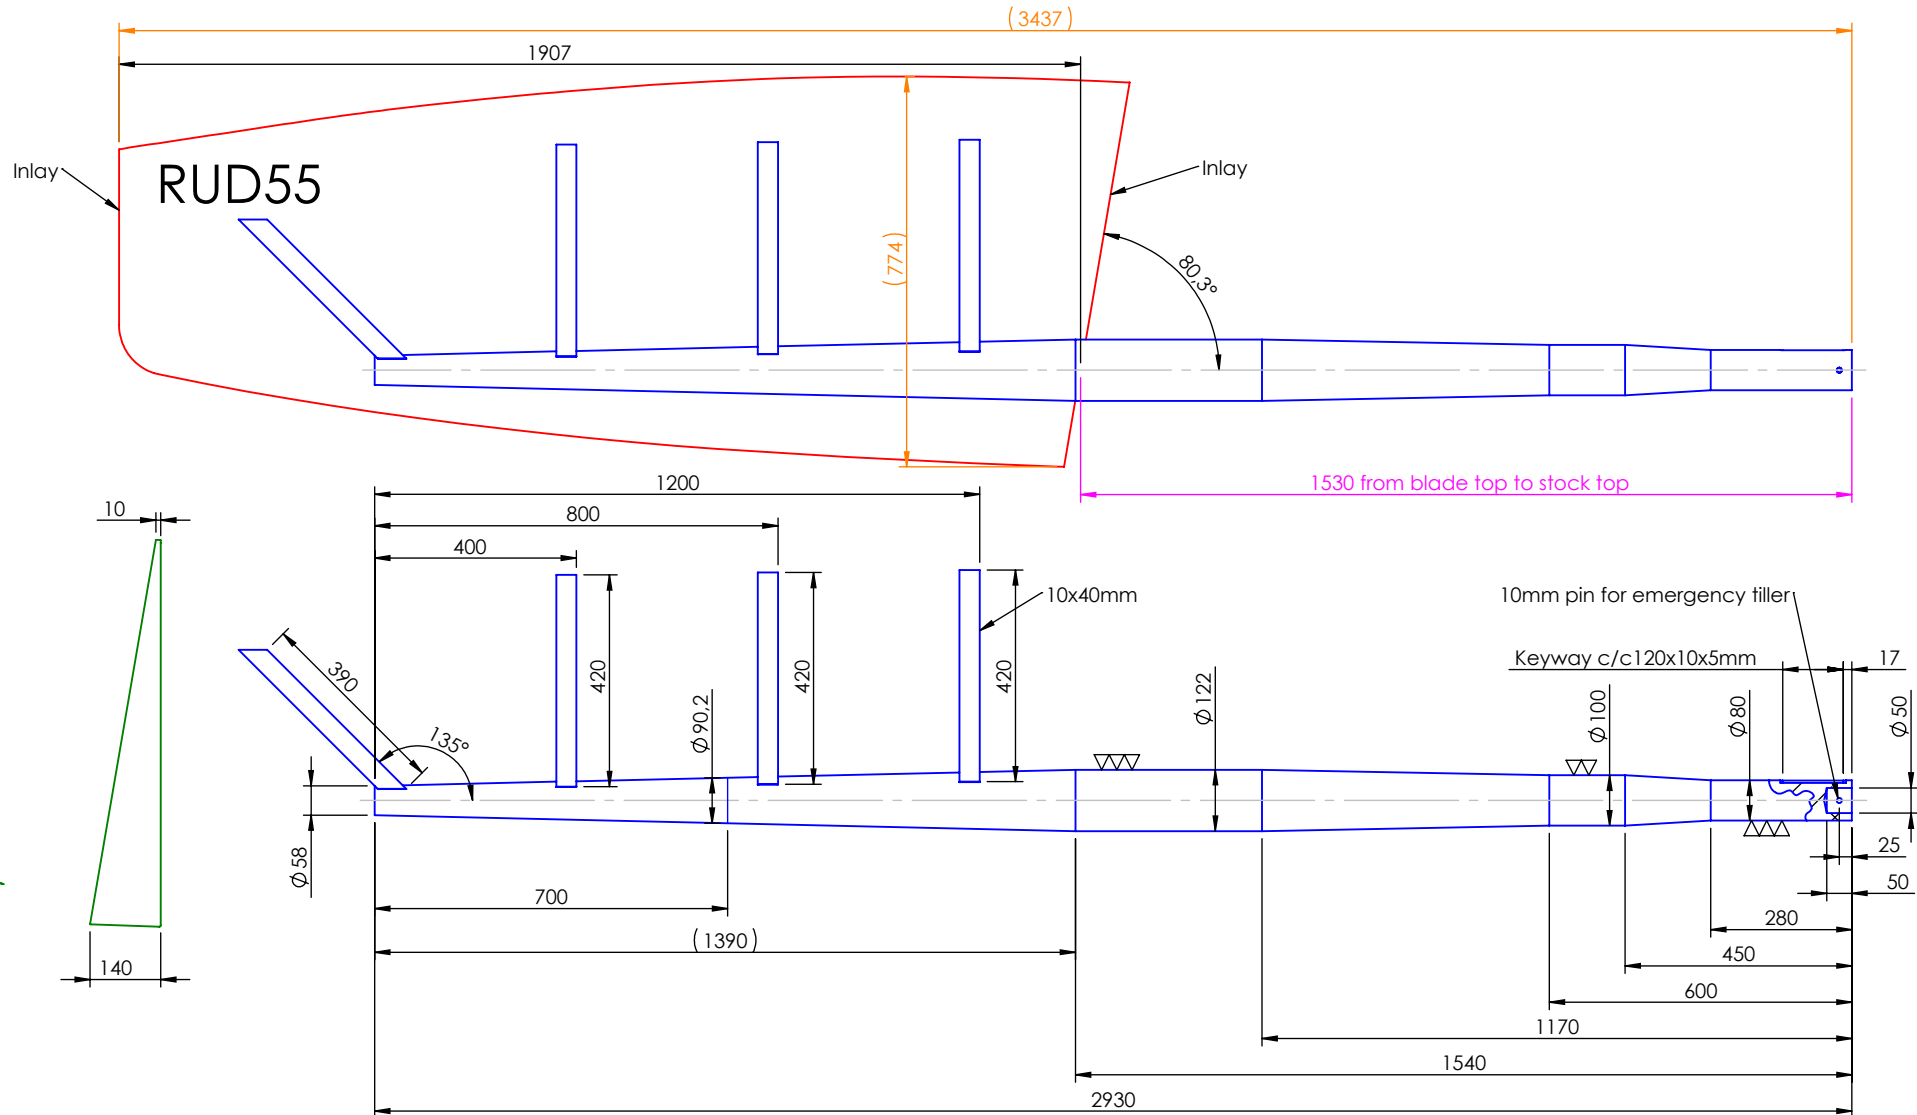

REVISIONS

Rev.	Description	Date	Author
------	-------------	------	--------

A= 1,29 m²
V= 91,01 dm³

RUD55

Project Hanse 590 (H23A)	Product Name: Shallow Rudder	Filename TRU0227 Hanse 590 shallow rudder	
 JEFA MARINE A/S NIMBUSVEJ 2 2670 GREVE. DENMARK Tlf: +45 4615 5210 Email: info@jefa.dk www.jefa.dk	Drawing no. TRU0227	Sheet: 1 of 1	Proj. method: 
	Material: Alu 6082	Scale: 1:15	Format: A4
Creation Date: 29-02-2024	Dimensions are given in mm. Dimensions without tolerances according to DS/ISO 2768-m.		
Author: Thor	This drawing belongs to Jefa Marine A/S and may not be used or shown without permission.		