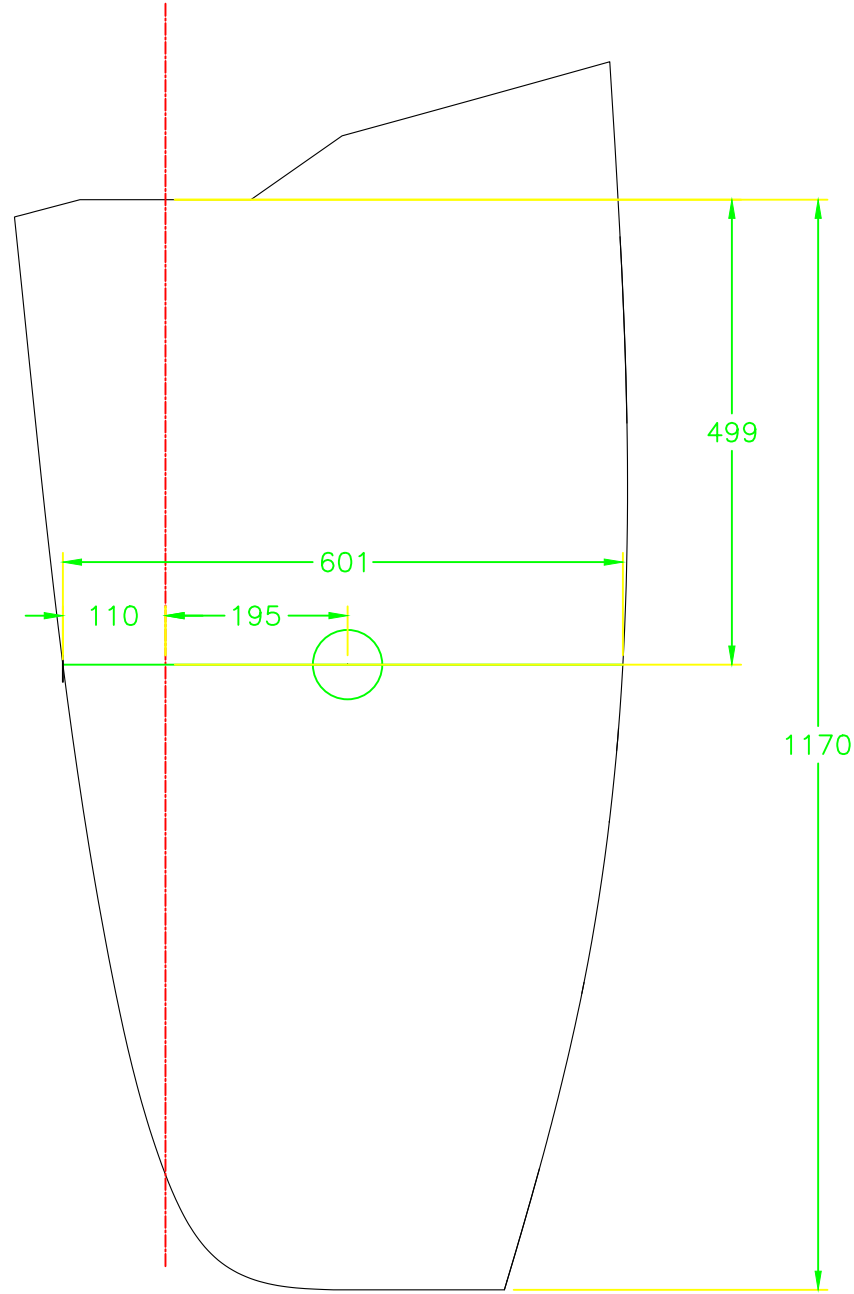

STOCK CL

Area: 0.674m²
Centroid: X: 195
Y: -499