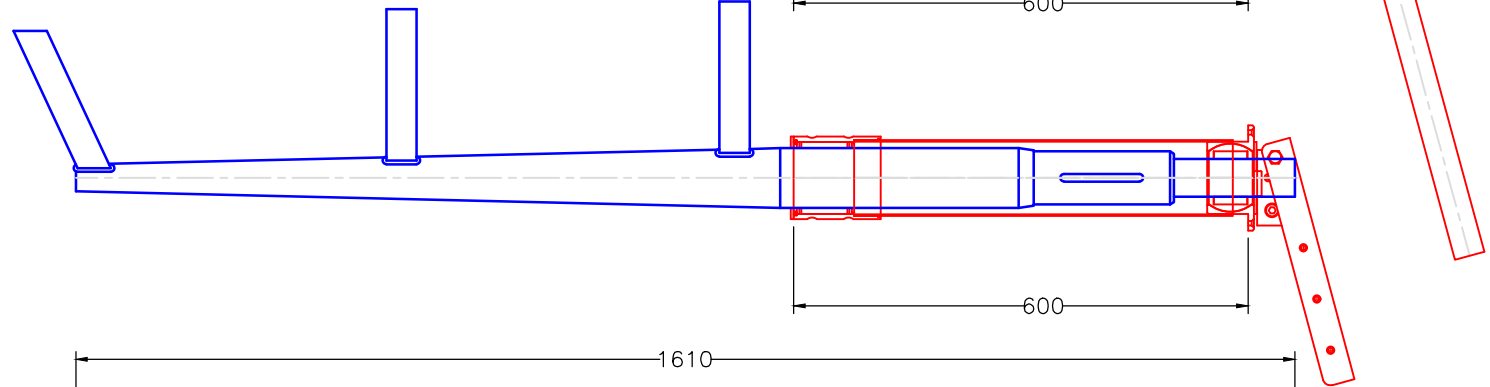

Wheel Steering

Tiller Steering

Modify date	Project: Luffe 43 rudderstock new 2005 model	
Modify date	Scale 1:10	Date 2005-02-04
Modify date	Material Alu6082	Drawing no. —
Modify date	Filename (dwg) Luffe 43 2005-02-03	
Modify date	Drawn by J.F.	