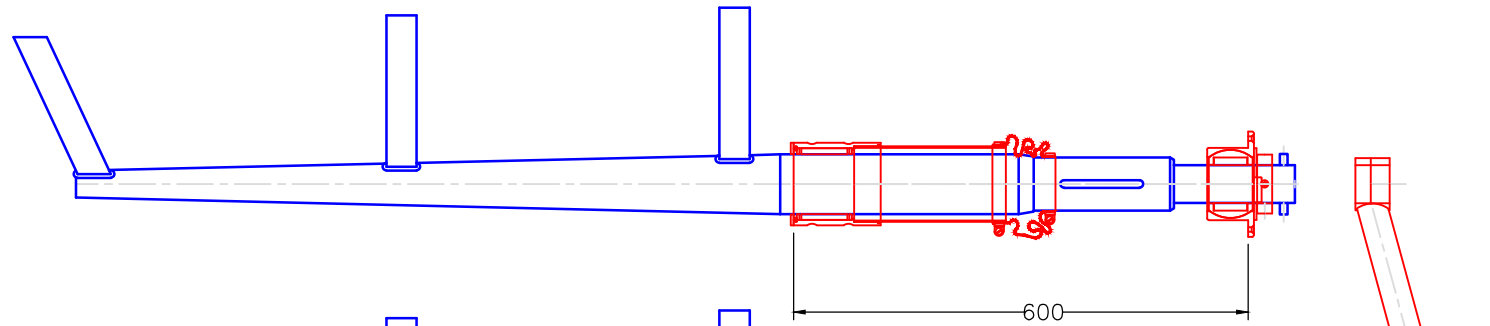

Wheel Steering

Tiller Steering

Modify date	Project: Luffe 43 rudderstock new 2005 model	
Modify date	Scale 1:10	Date 2005-02-04
Modify date	Material Alu6082	Drawing no. —
Modify date	Filename (dwg) Luffe 43 2005-02-03	
Modify date	Drawn by J.F.	