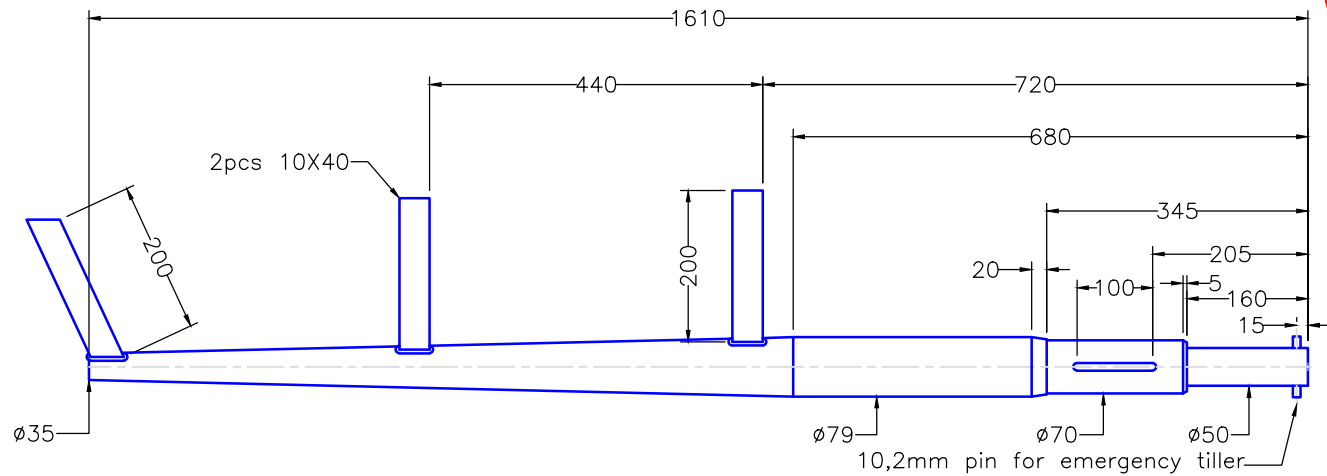

Wheel Steering

Tiller Steering

Modify date	Project: Luffe 43 rudderstock new 2005 model	
Modify date	Scale 1:10	Date 2005-02-04
Modify date	Material Alu6082	Drawing no. —
Modify date	Filename (dwg) Luffe 43 2005-02-03	
Modify date	Drawn by J.F.	