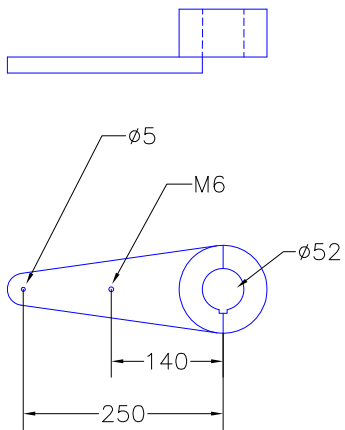

EMERGENCY TILLER
MALO36E.DWG

TILLER LEVER
MALO36T

Modify date : 981204 Key way from 200 to 265mm	Project: RUDDER STOCK		JEFA MARINE a/s SVEJSEGANGEN 3 2690 KARLSLUNDE DENMARK Tlf. +45-4615 5210 Fax. +45-4615 5208
Modify date 990503 Drawing insert seeing from the side	MALÖ 36		
Modify date	Scale 1:10	Date 961102	
Modify date	Material AlZnMgCu1,5	Drawing no. MALO36	
Modify date	Filename (dwg) Malo36 rorstamme		
Modify date	Drawn by J.F.		