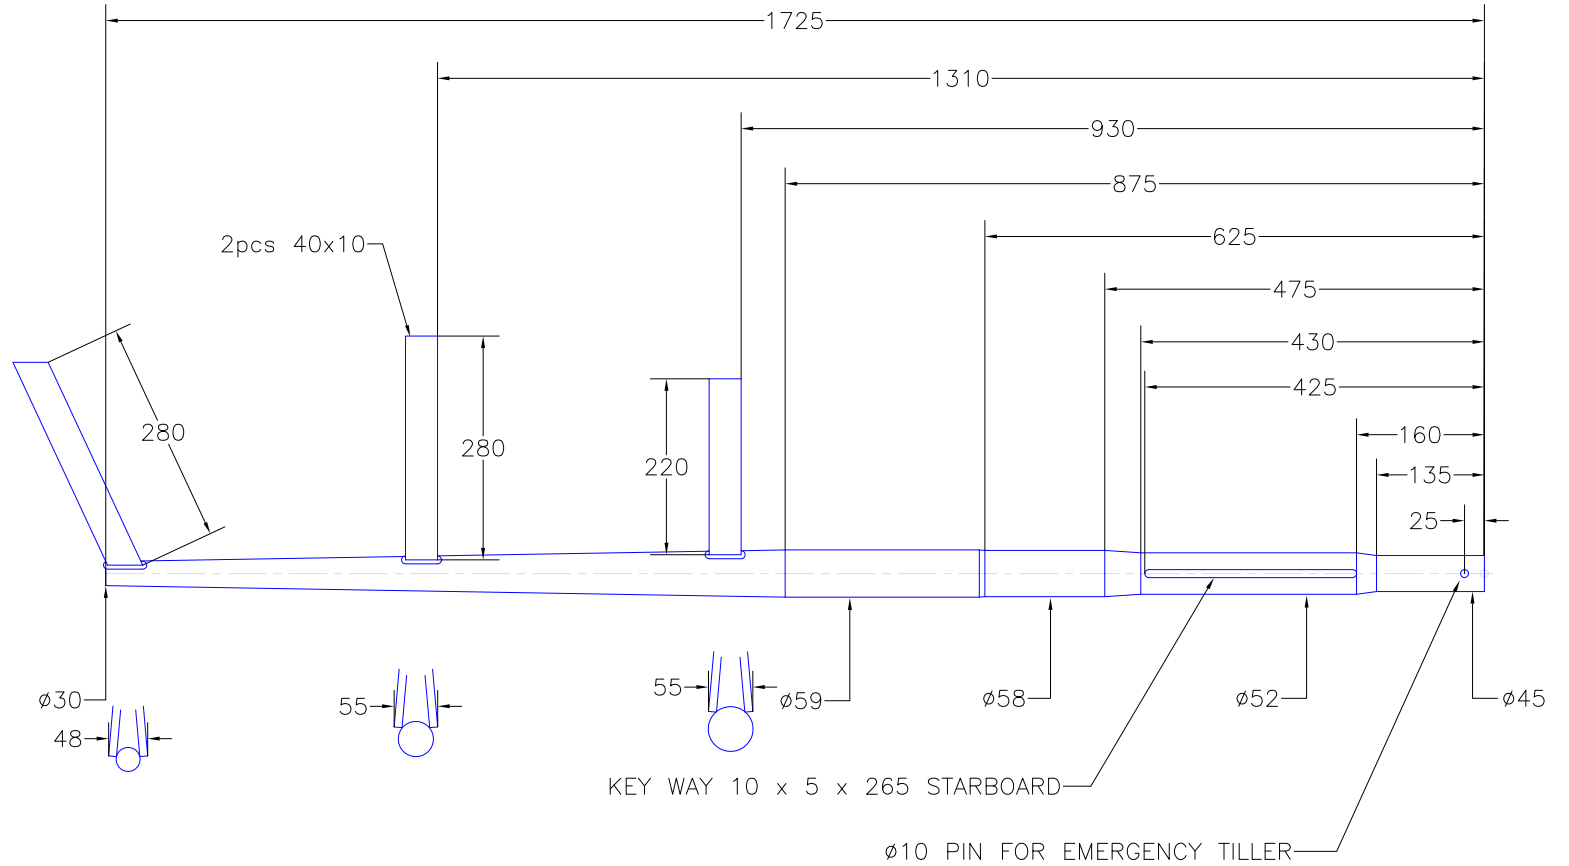

EMERGENCY TILLER
MALO36E.DWG

TILLER LEVER
MALO36T

Modify date : 981204 Key way from 200 to 265mm	Project: RUDDER STOCK		JEFA MARINE a/s SVEJSEGANGEN 3 2690 KARLSLUNDE DENMARK Tlf. +45-4615 5210 Fax. +45-4615 5208
Modify date 990503 Drawing insert seeing from the side	MALÖ 36		
Modify date	Scale 1:10	Date 961102	
Modify date	Material AlZnMgCu1,5	Drawing no. MALO36	
Modify date	Filename (dwg) Malo36 rorstamme		
Modify date	Drawn by J.F.		