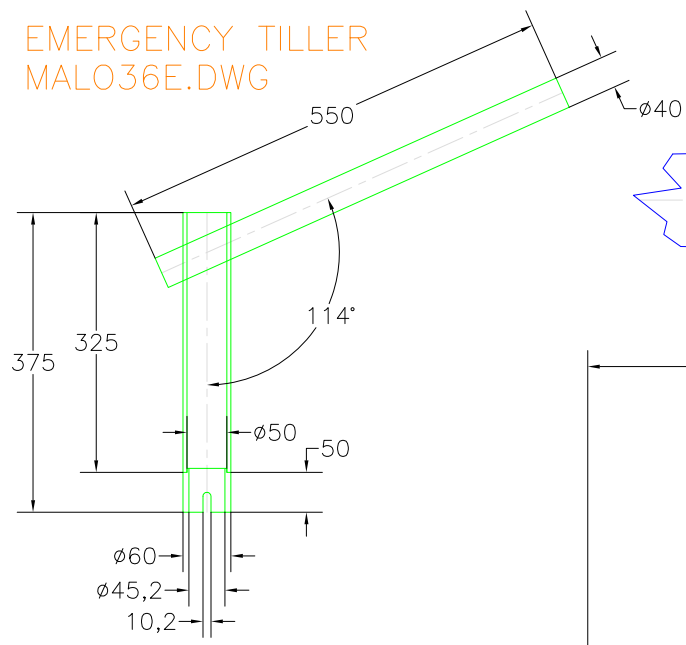

EMERGENCY TILLER
MALO36E.DWG

TILLER LEVER
MALO36T

Modify date : 981204 Key way from 200 to 265mm	Project: RUDDER STOCK		JEFA MARINE a/s SVEJSEGANGEN 3 2690 KARLSLUNDE DENMARK Tlf. +45-4615 5210 Fax. +45-4615 5208
Modify date 990503 Drawing insert seeing from the side	MALÖ 36		
Modify date	Scale 1:10	Date 961102	
Modify date	Material AlZnMgCu1,5	Drawing no. MALO36	
Modify date	Filename (dwg) Malo36 rorstamme		
Modify date	Drawn by J.F.		