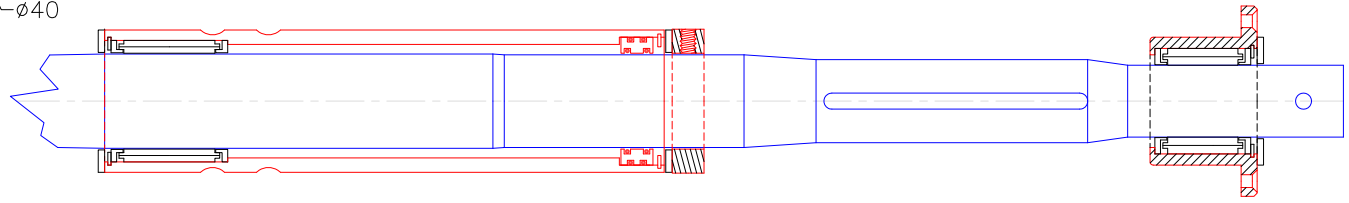

EMERGENCY TILLER
MALO36E.DWG

TILLER LEVER
MALO36T

Modify date : 981204 Key way from 200 to 265mm	Project: RUDDER STOCK		JEFA MARINE a/s SVEJSEGANGEN 3 2690 KARLSLUNDE DENMARK Tlf. +45-4615 5210 Fax. +45-4615 5208
Modify date 990503 Drawing insert seeing from the side	MALÖ 36		
Modify date	Scale 1:10	Date 961102	
Modify date	Material AlZnMgCu1,5	Drawing no. MALO36	
Modify date	Filename (dwg) Malo36 rorstamme		
Modify date	Drawn by J.F.		