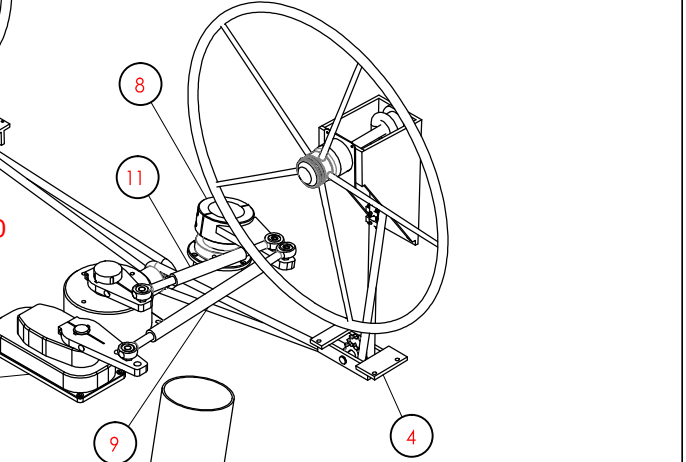

ITEM NO.	Hanse No	Jefa No.	Description	QTY.
1	TRS0406	WHS0900L	Stainless steel wheel, 900mm with gray hide cover	2
2	TRS0088	SP-SP095	Brake spinner, short	2
3	TRS0410		Moody steererbox	2
4	TRS0414		Idler with sprockets SB side	1
5	TRS0413		Idler with sprockets Port side	1
6	TRS0419		Chain with chain hardliner	1
7	TRS0415	BRG10-50	Bevel reduction gearbox incl 2pcs chain sprockets	1
8	TRS1048	TLJ100	Tillerarm, bore ø90 10x5 key 15°	1
9	TRS0056	DL050060	Draglink 500 to 600mm incl. one pin, TLJpin16	1
10	TRS0050	DU-DD1-12	Direct drive DD1, 150kgm 12V	1
11	TRS0058	DL025035-25	Draglink 250 to 350mm centres, Tube Ø25 x Ø18mm, incl. 1pcs TLJpin16	1

ITEM NO.	Hanse No	Jefa No.	Description	QTY.
12	TRU3027		ø115mm Bearing, 160mm ball incl. Washer	1
13	TRU3026		GRP tube for 160mm ball, H=530mm	1
14	TRS0420	42090	90mm top bearing	1
15	TRS0421	46090	Lock ring for rudderstock, 90mm	1

Modify date: 19/06-2012, KJ, Max rudderangle 60°
 DD1 output to 130mm
 Modify date: 01/05-2014, KJ, TRS0422 to TRS1048

Modify date

Modify date

Modify date

Modify date

Project: Moody 45 AC Steering system

Scale: 1:25 Date: 12/10-2010