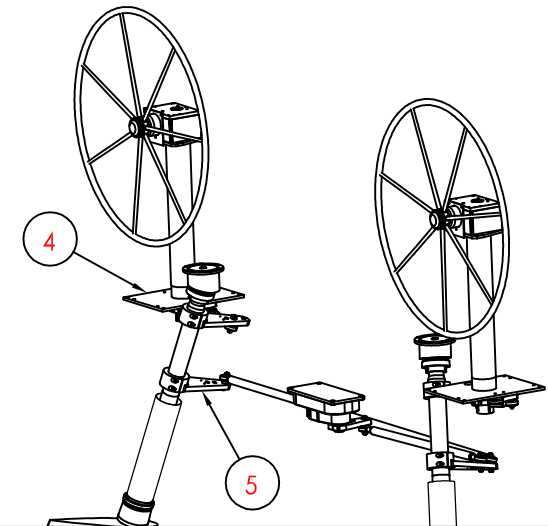

ITEM NO.	Hanse No	Jefa No.	Description	QTY.
1	TRS0473	WHS1000L	Stainless steel wheel, 1000mm with gray hide cover	2
2	TRS0088	SP-SP095	Brake spinner, short	2
3	TRS0080	RP750	Rack and pinion pedestal	2
4	TRS0081		Moody 45 stop plate	2
5	TRS0084	TLJ075	Tiller arm, bore 70mm, 10mm key 0°	4
6	TRS0087	DL080090-30	Draglink 800 to 900mm centres, incl. 1pcs TLJpin16	1
7	TRS0083	DL204214	Draglink 2040 to 2140mm centres, incl. 1pcs TLJpin16	1
8	TRS0050	DU-DD1-12	Direct drive DD1, 150kgm 12V	1
9	TRS0082	DL019024	Draglink 190 to 240mm centres, incl. 1pcs TLJpin16	2

ITEM NO.	Hanse No	Jefa No.	Description	QTY.
10	TRU0077		Moody 45 Rudderstock ALU6082	2
11	TRS0079	4S060Z-20	Self-aligning top bearing	2
12	TRS0077	5BT078	Conical bottom bearing	2
13	TRS0078	TU110450	Alu tube ø110x450mm	2

Modify date	Project: Moody 45 Steering system	
Modify date	Scale 1:30	Date 12/10-2010
Modify date	Material -	Drawing no. Buildcard
Modify date	Filename (dwa) Moody 45 Buildcard	
Modify date	Drawn by KJ	