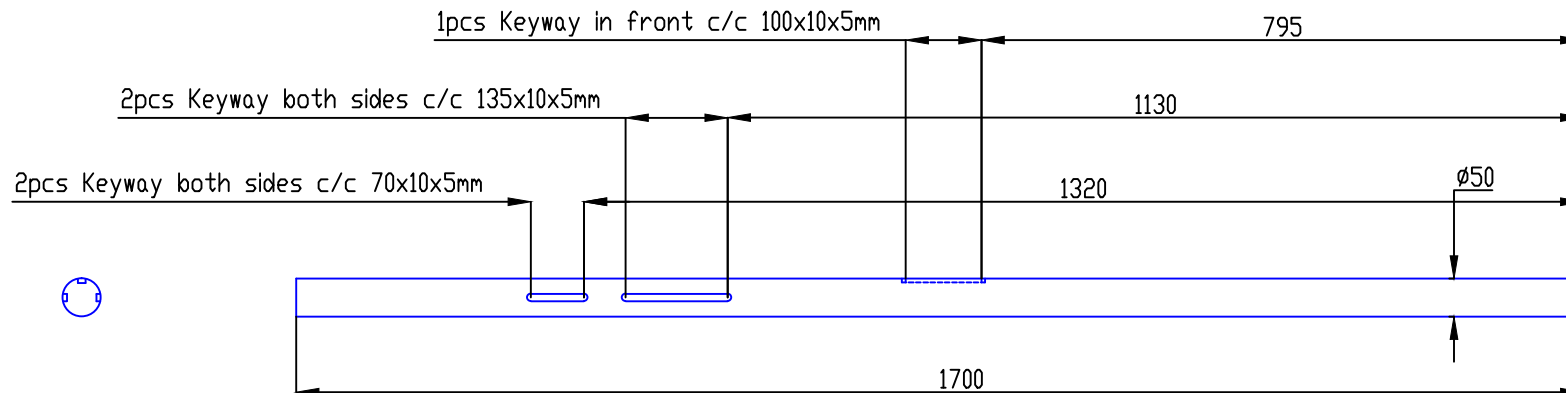

NB!!!
 New starboard/port false stocks for
 Outremer 49 with keyways

false stocks for Outremer 49 with
 5pcs keyways

Modify date	Project: Outremer 49 False stock		 JEFA MARINE A/S NIMBUSVEJ 2 2670 GREVE, DENMARK Tlf. +45-4615 5210 & Fax +45-4615 5208 E-mail info@jefa.com & WWW.jefa.com
Modify date	Rudderstock Alu6082 ø50x1700mm		
Modify date	Scale 1:10	Date 01/06-2010	
Modify date	Material Alu6082	Drawing no. —	
Modify date	Filename (dwg) Outremer 49 buildcard		
Modify date	Drawn by KJ		