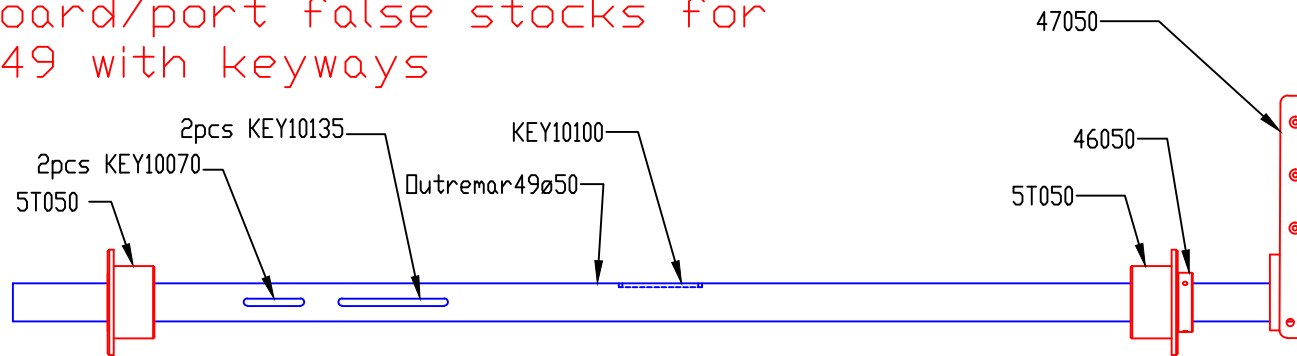

NB!!!
 New starboard/port false stocks for
 Outremer 49 with keyways

false stocks for Outremer 49 with
 5pcs keyways

Modify date	Project: Outremer 49 False stock		 JEFA MARINE A/S NIMBUSVEJ 2 2670 GREVE, DENMARK Tlf. +45-4615 5210 & Fax +45-4615 5208 E-mail info@jefa.com & WWW.jefa.com
Modify date	Rudderstock Alu6082 ø50x1700mm		
Modify date	Scale 1:10	Date 01/06-2010	
Modify date	Material Alu6082	Drawing no. —	
Modify date	Filename (dwg) Outremer 49 buildcard		
Modify date	Drawn by KJ		