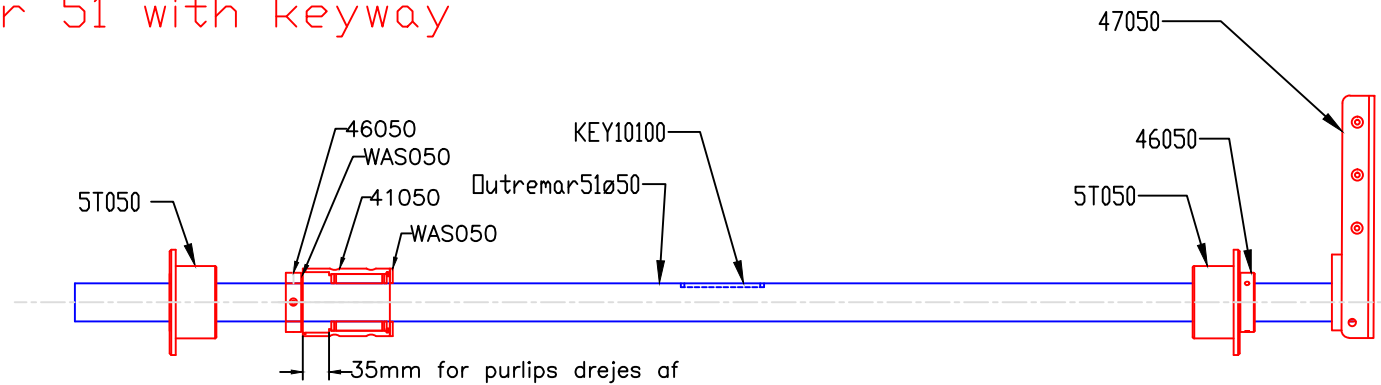

Starboard/port false stocks for  
Outremer 51 with keyway

1pcs Keyway in front c/c 100x10x5mm

795

ø50

1700

false stocks for Outremer 51 with 1pcs  
keyways

Modify date	Project: Outremer 51 False stock		 JEFA MARINE A/S NIMBUSVEJ 2 2670 GREVE, DENMARK Tlf. +45-4615 5210 & Fax +45-4615 5208 E-mail info@jefa.com & WWW.jefa.com
Modify date	Rudderstock Alu6082 ø50x1700mm		
Modify date	Scale 1:10	Date 05/02-2013	
Modify date	Material Alu6082	Drawing no. —	
Modify date	Filename (dwg) Outremer 51 buildcard		
Modify date	Drawn by KJ		