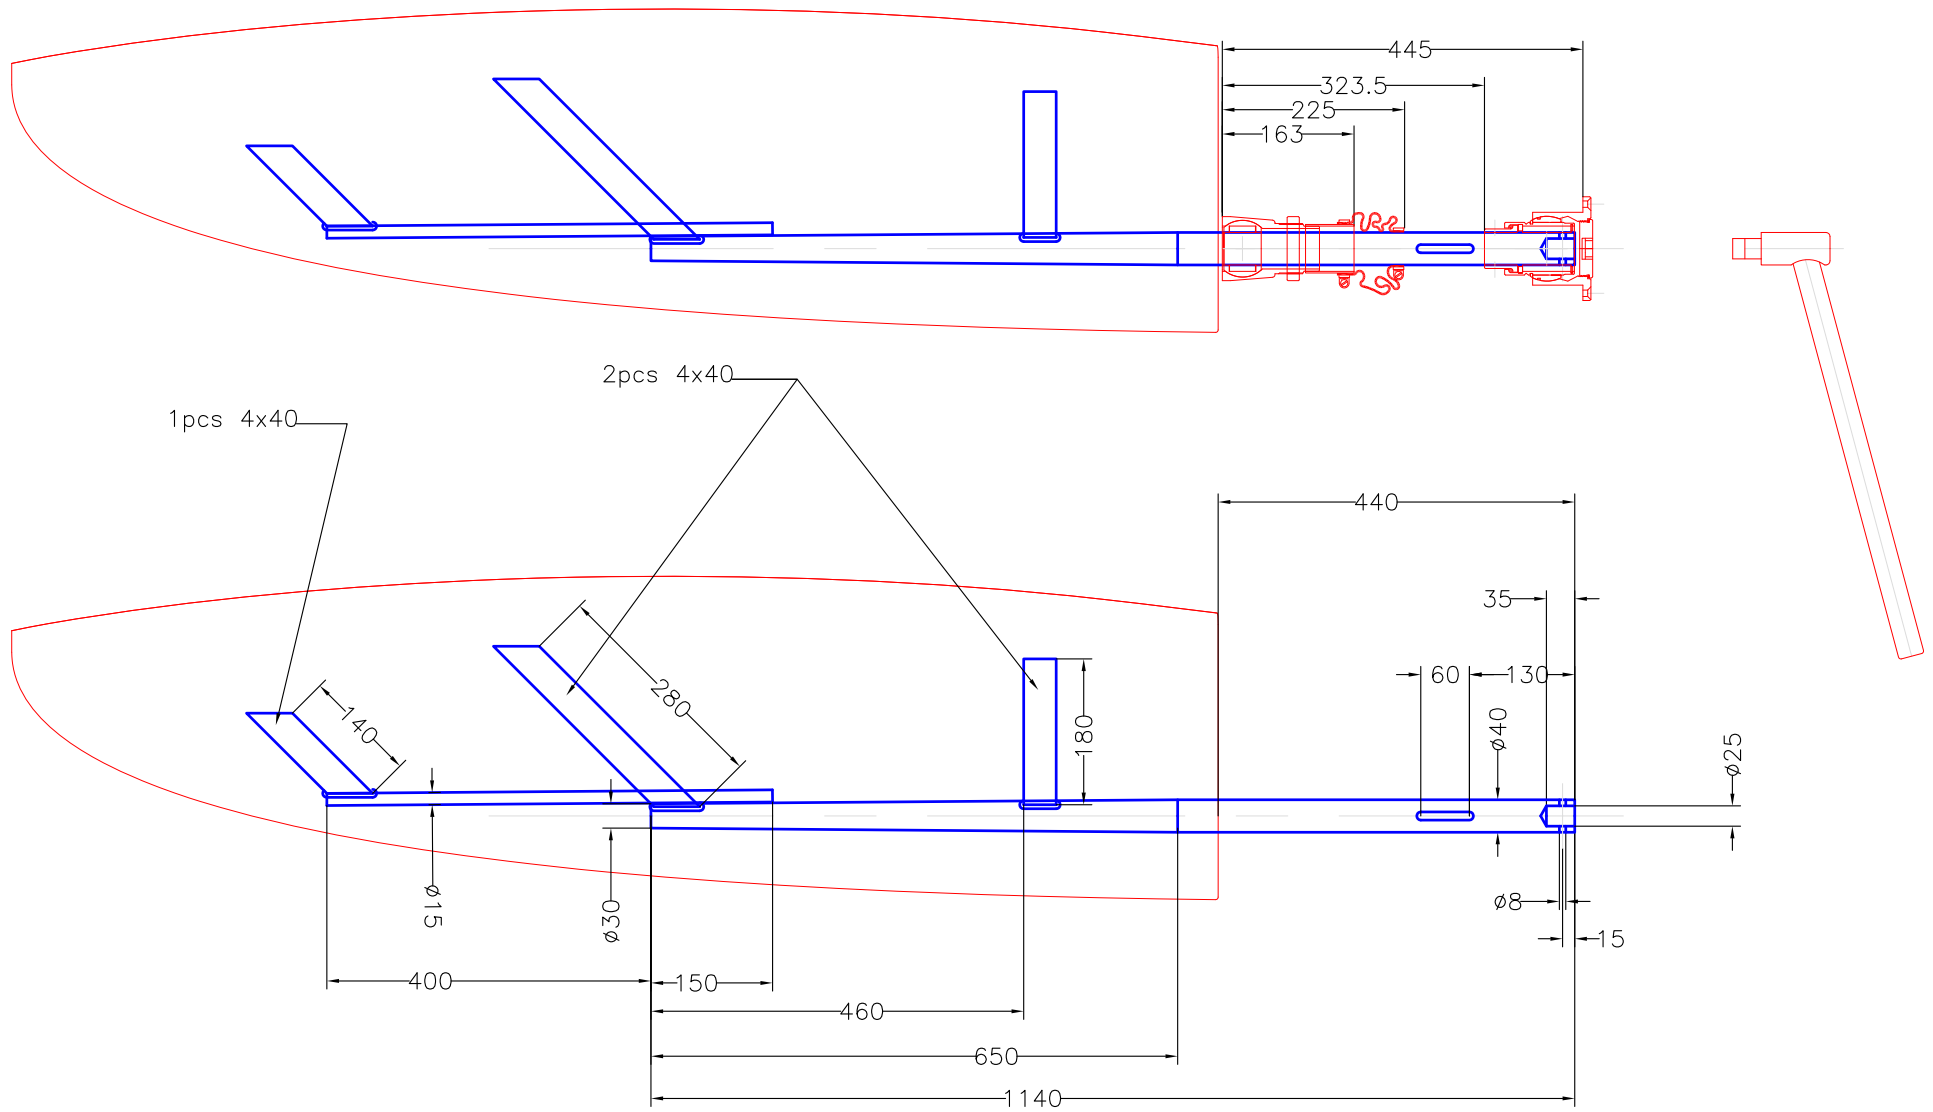

Modify date	Project: RUD31R with 40mm stock Rustler 33	
Modify date	Scale 1:10	Date 2011-11-18
Modify date	Material aisi630	Drawing no. Stock&blade
Modify date	Filename (dwg) Rustler 33 buildcard	
Modify date	Drawn by KJ	

Jefa Rudder
S Y S T E M S
JEFA MARINE A/S
NIMBUSVEJ 2
2670 GREVE, DENMARK
Tlf.+45-4615 5210 & Fax +45-4615 5208
E-mail info@jefa.com & WWW.jefa.com