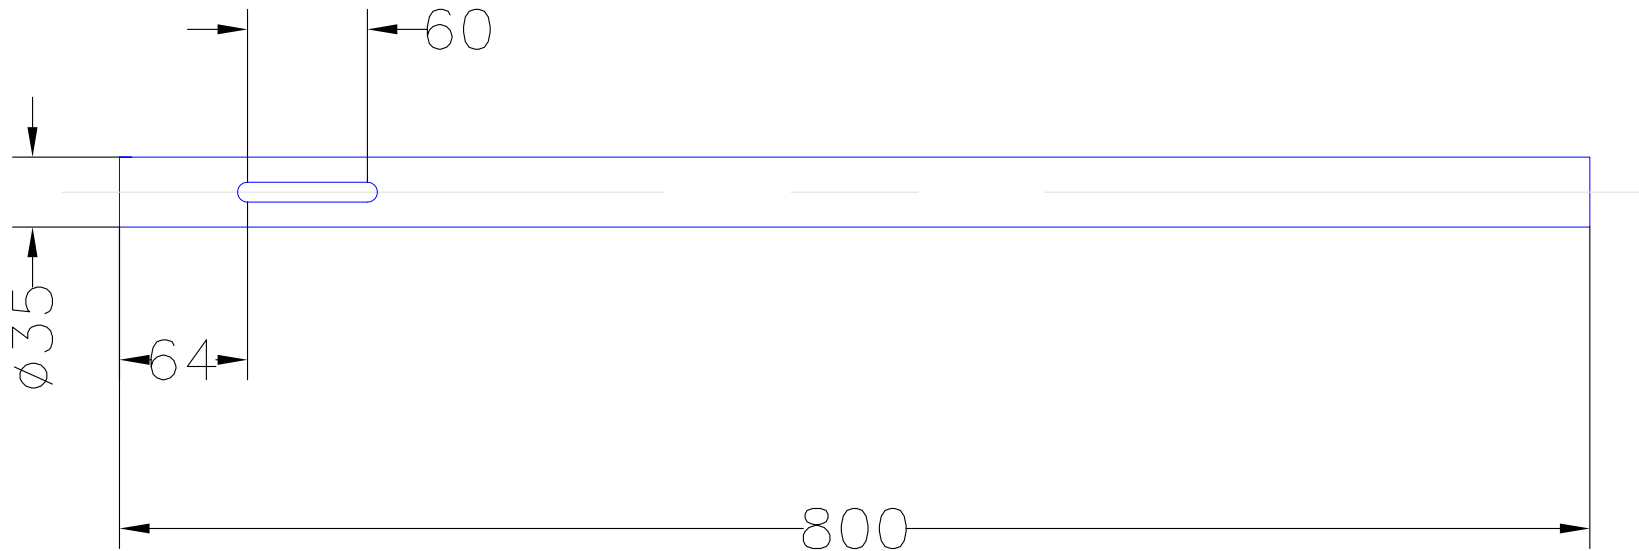

Modify date	Project: Rustler 33	
Modify date	False stock	
Modify date	Scale 1:4	Date 24/11-2011
Modify date	Material Alu6082	Drawing no. False stock
Modify date	Filename (dwg) Rustler 33 buildcard	
Modify date	Drawn by KJ	—

Jefa Rudder
S Y S T E M S

JEFA MARINE A/S
NIMBUSVEJ 2
2670 GREVE, DENMARK
Tlf.+45-4615 5210 & Fax +45-4615 5208
E-mail info@jefa.com & WWW.jefa.com