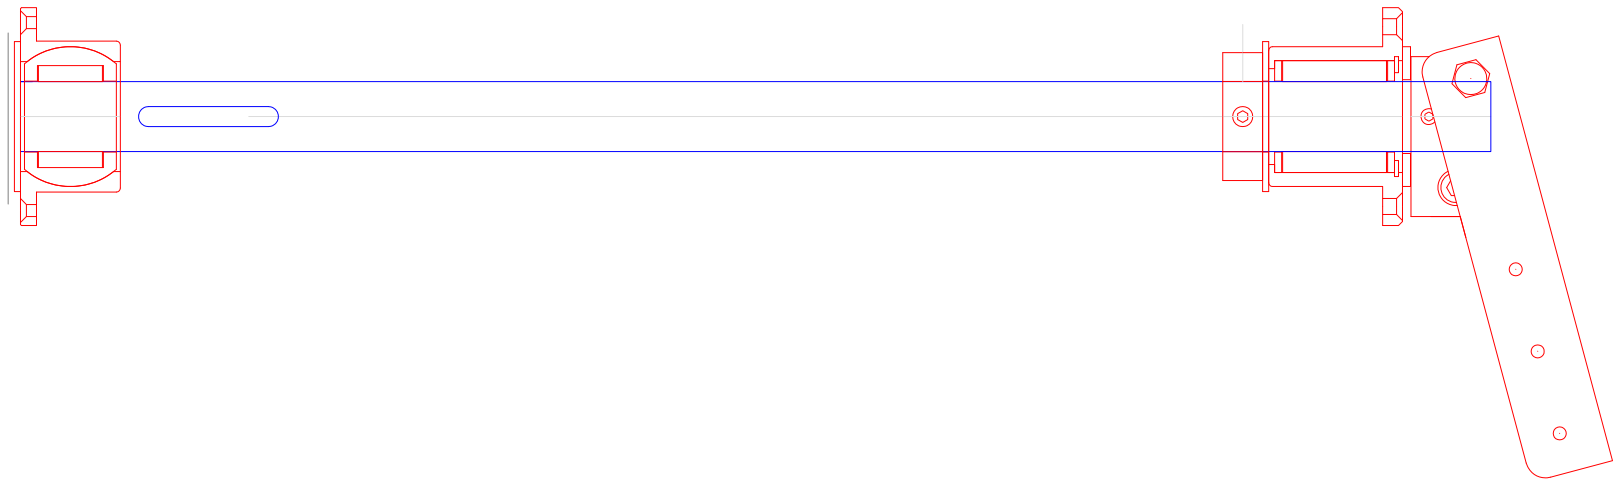

Modify date	Project: Rustler 33	
Modify date	False stock	
Modify date	Scale 1:4	Date 24/11-2011
Modify date	Material Alu6082	Drawing no. False stock
Modify date	Filename (dwg) Rustler 33 buildcard	
Modify date	Drawn by KJ	—

Jefa Rudder
S Y S T E M S

JEFA MARINE A/S
NIMBUSVEJ 2
2670 GREVE, DENMARK
Tlf.+45-4615 5210 & Fax +45-4615 5208
E-mail info@jefa.com & WWW.jefa.com