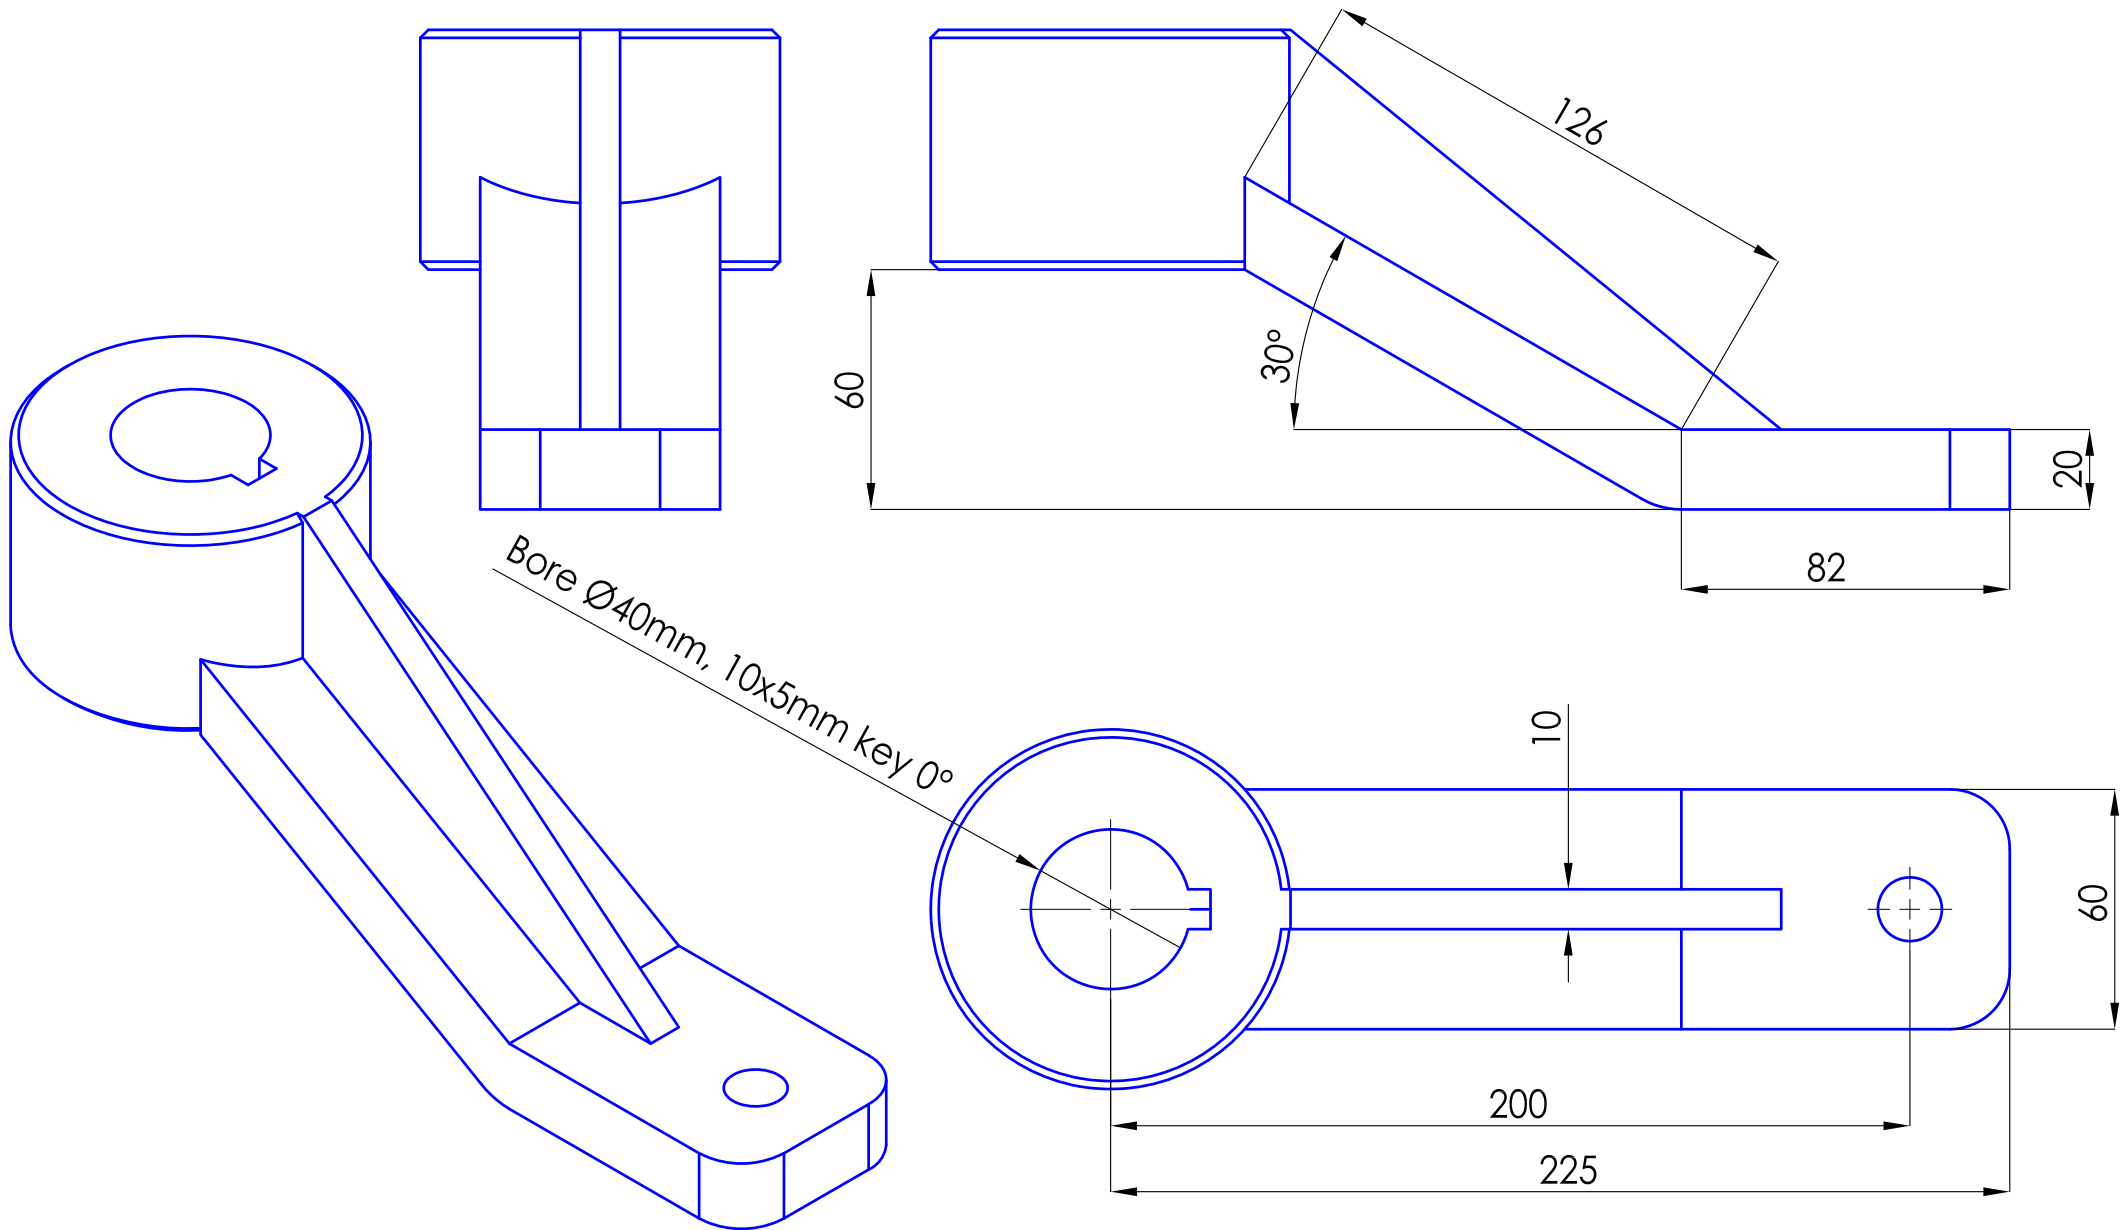

Bore $\varnothing$ 40mm, 10x5mm key 0°

Modify date	Project: Rustler 33	
Modify date	Tiller lever for rudderstock	
Modify date	Scale 1:2	Date 23/11-2011
Modify date	Material Alu6082	Drawing no. Tillerarm
Modify date	Filename (dwg) Rustler 33 Buildcard	
Modify date	Drawn by KJ	

Jefa Steering
SYSTEMS

JEFA STEERING ApS
AGENAVEJ 43
2670 GREVE, DENMARK
Tlf.+45 46155210 & Fax +45 43695211
E-mail: info@jefa.com www.jefa.com