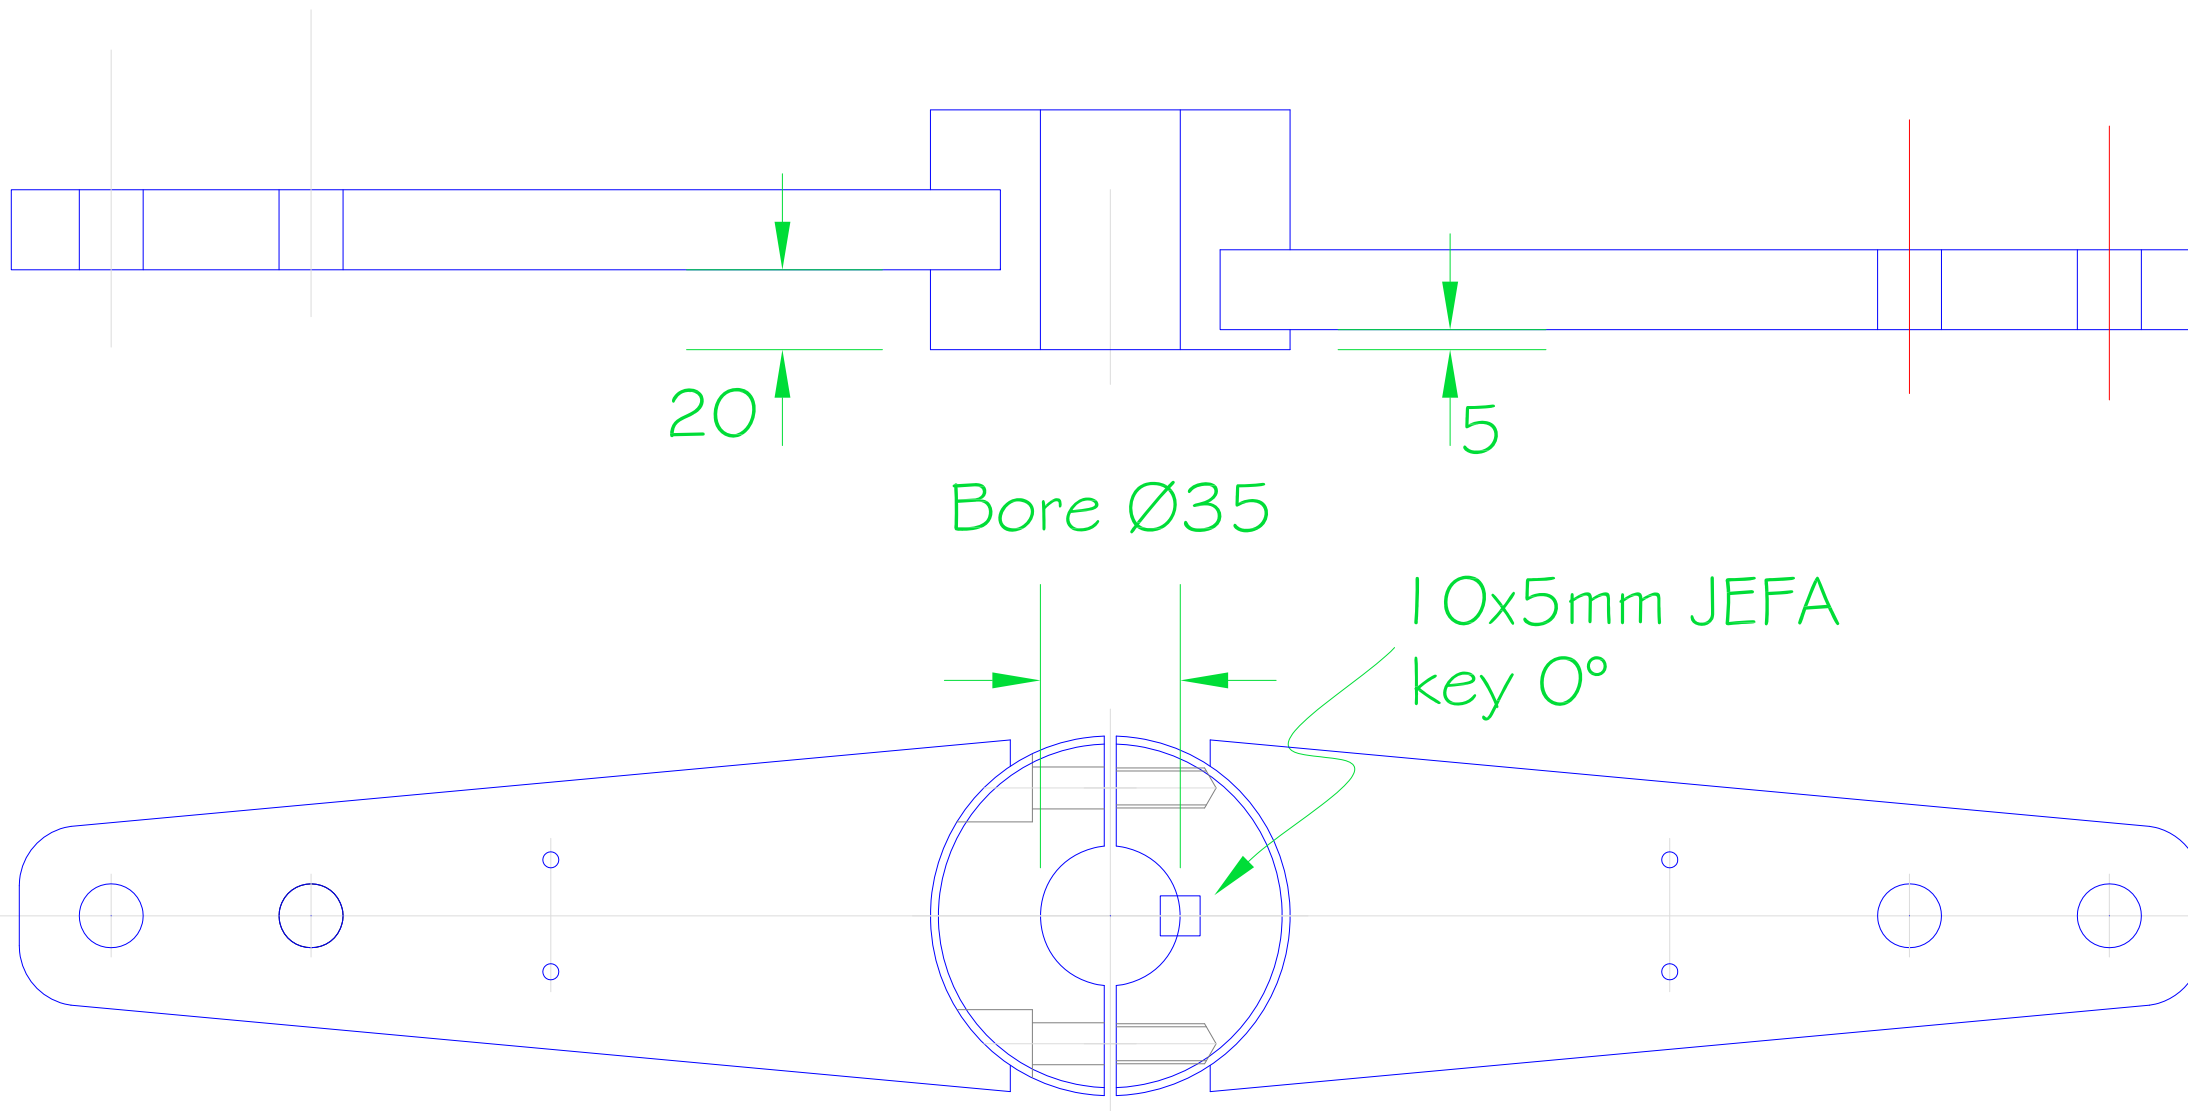

ITEM NO.	PART NUMBER	DESCRIPTION	QTY.
9	Rustler 33 rudder stock ø40x1540mm	ø40x1540mm rudder stock, Aisi630	1
10	RUD31R	GRP rudderblade	1
11	EM42035Z	Emergency tiller for 25mm hole in top of stock (type 1)	1
12	4S040Z	40mm Self aligning top roller bearing with cover	1
13	GA060040	Gaiter for 60mm tube and 40mm shaft	1
14	5BT040	5BT040 conical bearing + tube	1
15	Rustler 33 False stock ø35x800mm	ø35x800mm false stock, AL6082	1
16	47035	Tiller head for 35mm shaft	1
17	42035	Top bearing for 35mm	1
18	WAS035	Delrin washer for dia 35mm rudderstock	1
19	46035	Lockring for ø35mm shaft	1
20	5T035	Self-aligning top roller bearing	1

Modify date	Project: Rustler 33 Steering system	
Modify date	Scale 1:20	Date 24/11-2011
Modify date	Material -	Drawing no. Steering system
Modify date	Filename (dwg) Rustler 33 Buildcard	
Modify date	Drawn by KJ	

Jefa Rudder
S Y S T E M S

JEFA MARINE A/S
NIMBUSVEJ 2
2670 GREVE, DENMARK
Tlf.+45-4615 5210 & Fax +45-4615 5208
E-mail info@jefa.com & WWW.jefa.com

Bore \varnothing 40mm, 10x5mm key 0°

Modify date	Project: Rustler 33	
Modify date	Tiller lever for rudderstock	
Modify date	Scale 1:2	Date 23/11-2011
Modify date	Material Alu6082	Drawing no. Tillerarm
Modify date	Filename (dwg) Rustler 33 Buildcard	
Modify date	Drawn by KJ	

Jefa Steering
SYSTEMS

JEFA STEERING ApS
 AGENAVEJ 43
 2670 GREVE, DENMARK
 Tlf.+45 46155210 & Fax +45 43695211
 E-mail: info@jefa.com www.jefa.com

Modify date	Project: Rustler 33	
Modify date	Tiller lever for False stock	
Modify date	Scale 1:2	Date 23/11-2011
Modify date	Material Alu6082	Drawing no. Tillerarm
Modify date	Filename (dwg) Rustler 33 Buildcard	
Modify date	Drawn by KJ	