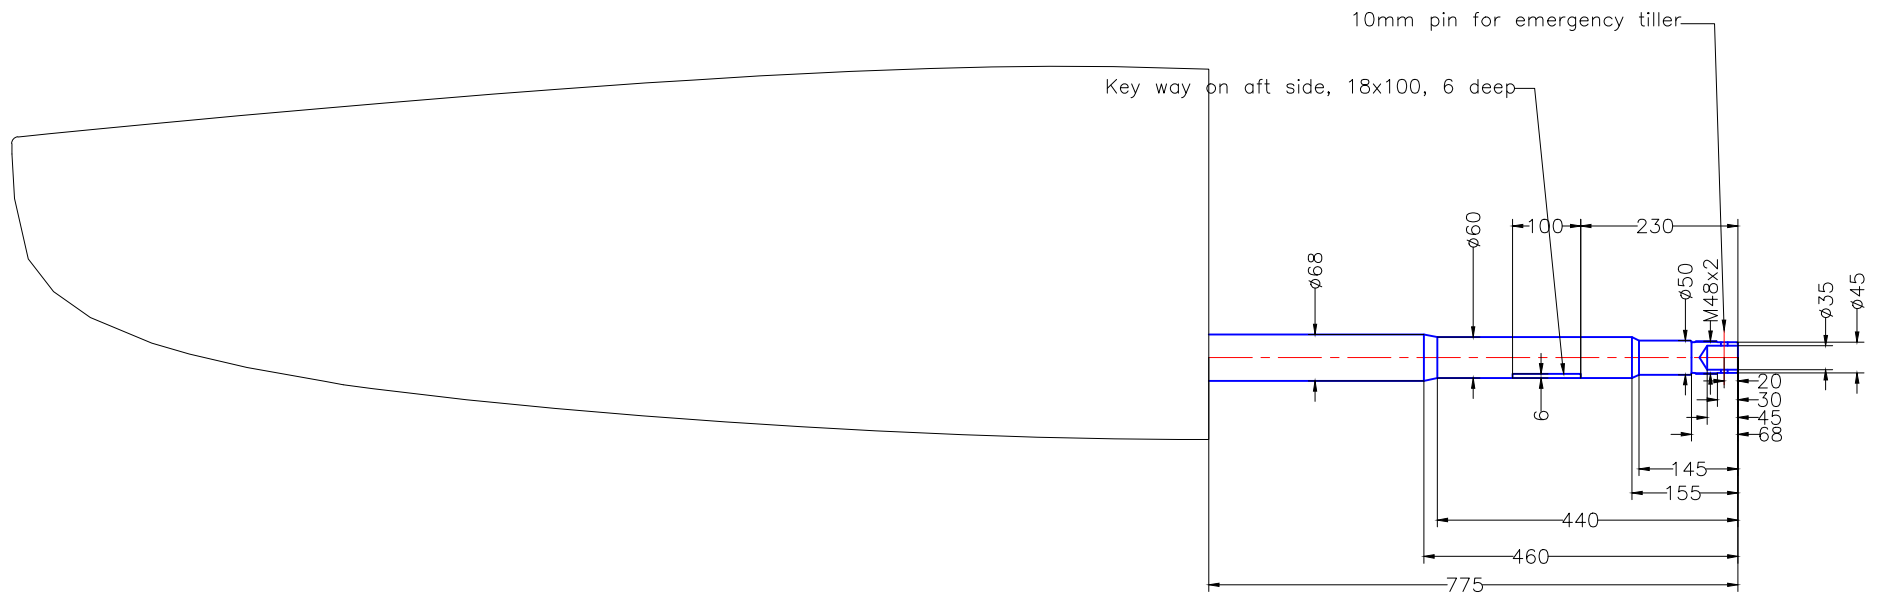

Nut M48x2 and Key 18x11x100 to follow the stock

Modify date:	Project: Salona 41/42		
Modify date:	Rudder stock		
Modify date:	Scale 1:10	Date 2013-03-07	JEFA MARINE A/S NIMBUSVEJ 2 2670 GREVE, DENMARK Tlf. +45-4615 5210 & Fax +45-4615 5208 E-mail info@jefa.com & WWW.jefa.com
Modify date:	Material 1.4462 (aisi329)	Drawing no. SAL42stock	
Modify date:	Filename (dwg) Salona 41/42 rudder stock		
Modify date:	Drawn by J.F.		