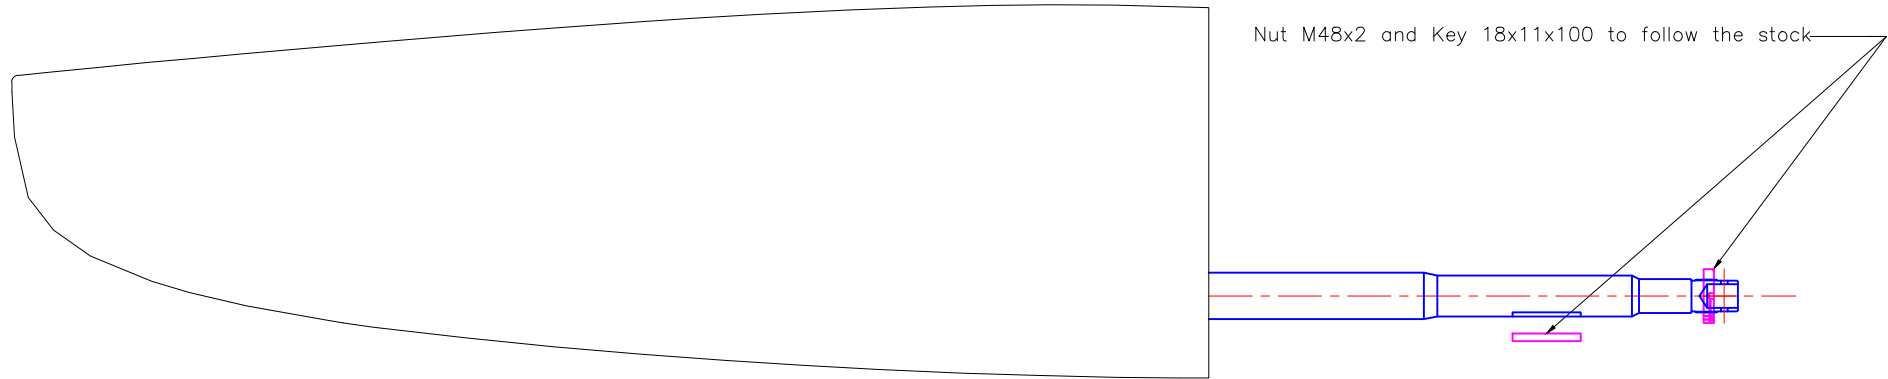

Nut M48x2 and Key 18x11x100 to follow the stock

Modify date:	Project: Salona 41/42		
Modify date:	Rudder stock		
Modify date:	Scale 1:10	Date 2013-03-07	JEFA MARINE A/S NIMBUSVEJ 2 2670 GREVE, DENMARK Tlf. +45-4615 5210 & Fax +45-4615 5208 E-mail info@jefa.com & WWW.jefa.com
Modify date:	Material 1.4462 (aisi329)	Drawing no. SAL42stock	
Modify date:	Filename (dwg) Salona 41/42 rudder stock		
Modify date:	Drawn by J.F.		