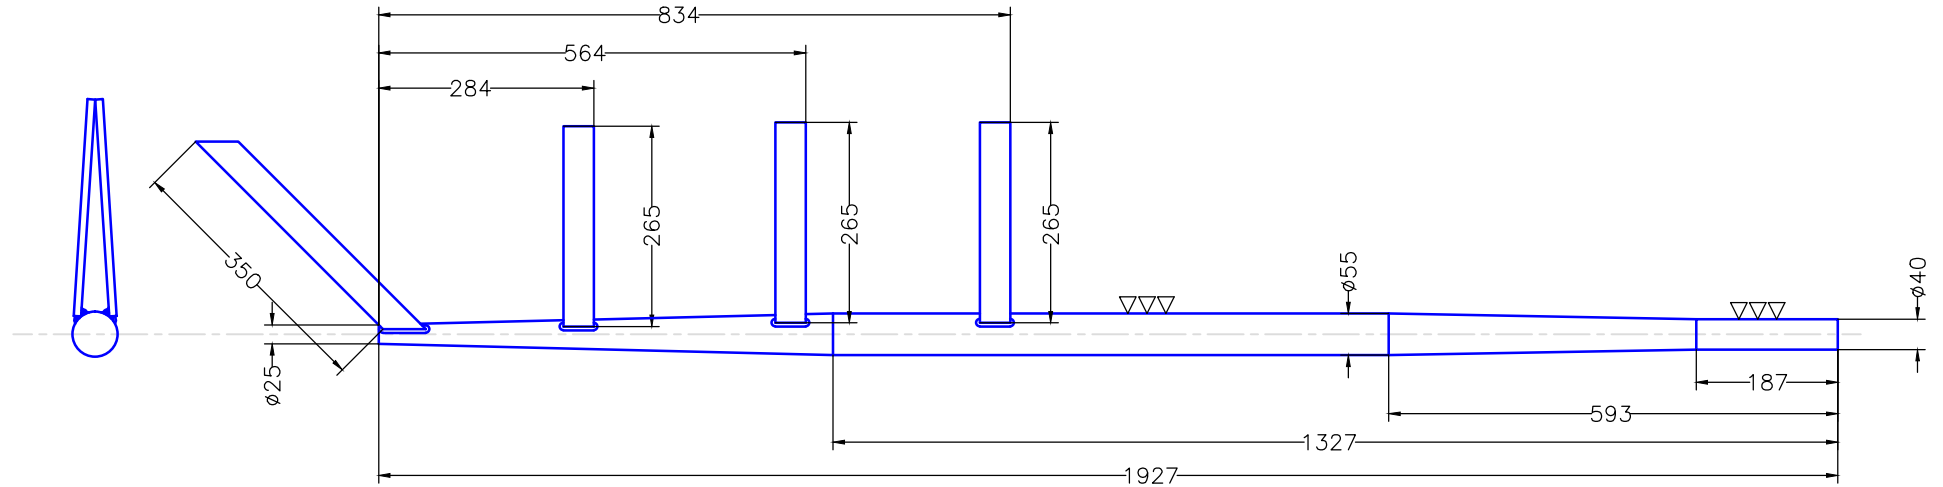

Only for tillerstyred boat

Modify date	Project: Seaquest 34 Rudderstock (UAE)		 JEFA MARINE A/S NIMBUSVEJ 2 2670 GREVE, DENMARK Tlf.+45-4615 5210 & Fax +45-4615 5208 E-mail info@jefa.com & WWW.jefa.com
Modify date	Scale	Date	
Modify date	Material	Drawing no.	
Modify date	Filename (dwg)		
Modify date	Drawn by		
Modify date			