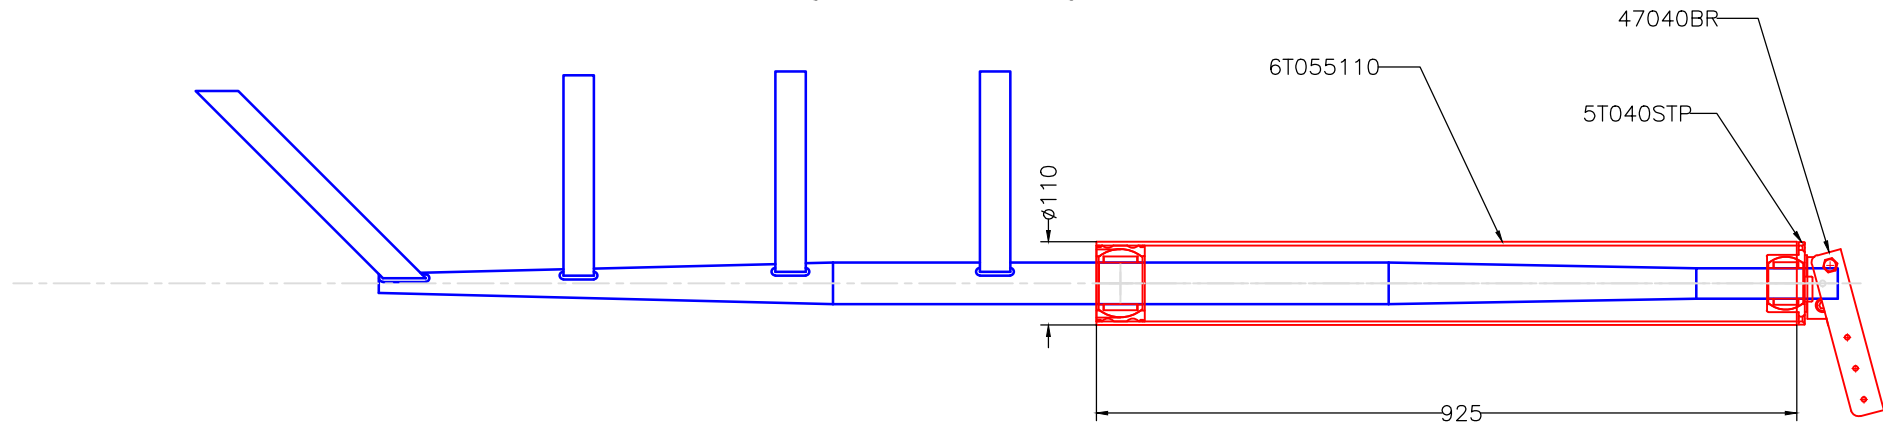

Only for tillerstyred boat

Modify date	Project: Seaquest 34 Rudderstock (UAE)		 JEFA MARINE A/S NIMBUSVEJ 2 2670 GREVE, DENMARK Tlf.+45-4615 5210 & Fax +45-4615 5208 E-mail info@jefa.com & WWW.jefa.com
Modify date	Scale	Date	
Modify date	Material	Drawing no.	
Modify date	Filename (dwg)		
Modify date	Drawn by		
Modify date			