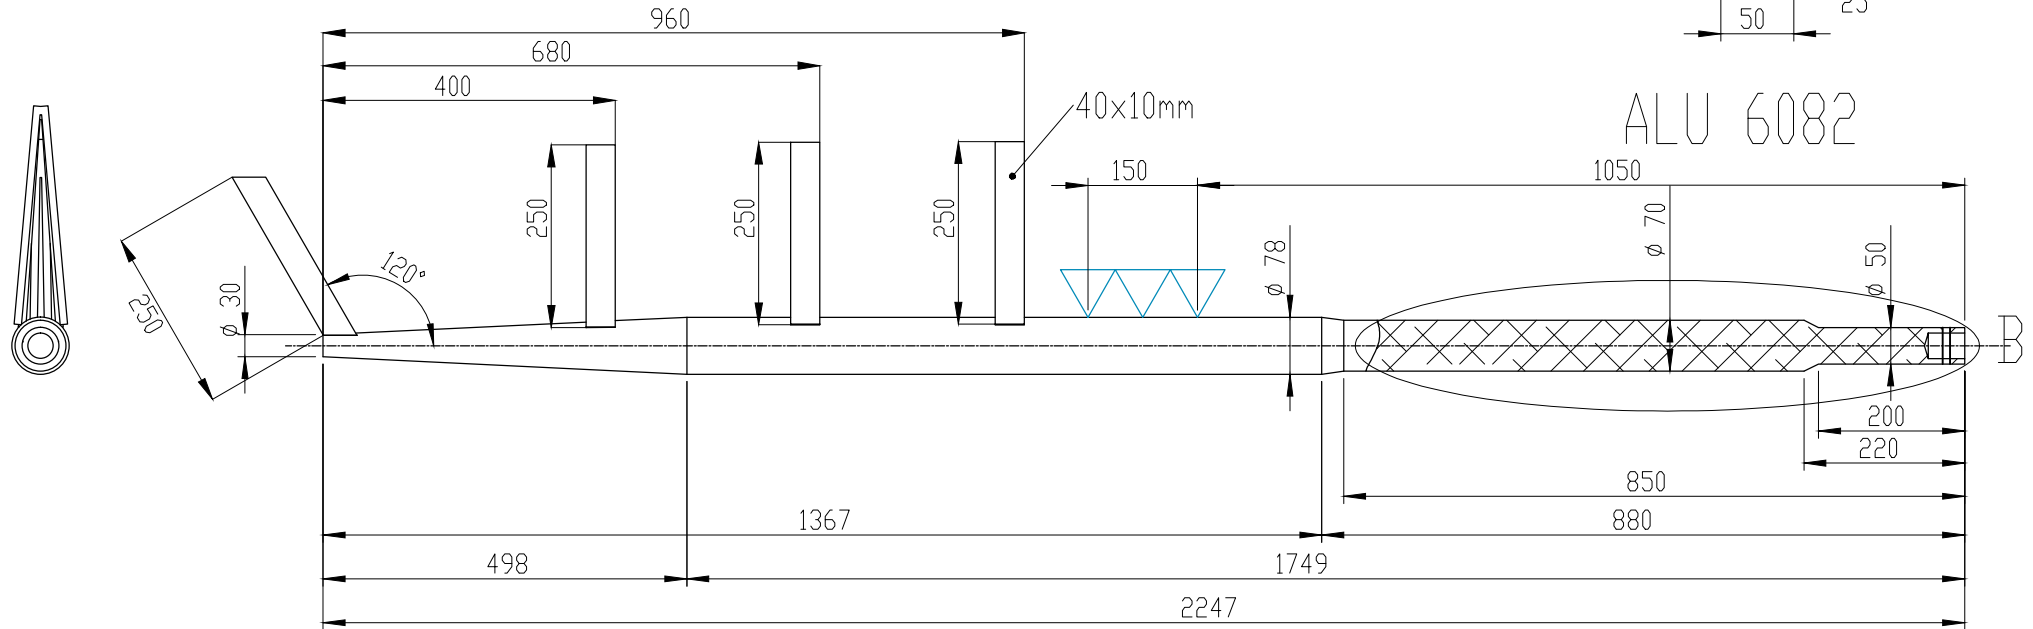

DETAIL B
SCALE 1 : 5

25/05-2016: KJ: changed to sleeve type
Top bearing changed, and EMtiller pin longitudina

DWG NR / NAME: Sirius 35 / Rudderstock				BATCH NR:	
PROJECT: Alu 6082 rudderstock 78mm for Sirius 35				REKV.NR / ORDRE NR:	
DATE: 23-10-2009	NAME: KJ	SCALE / PAPER: 1:10 / A4	MATERIAL: ALU 6082	LOCATION:	ORDRE DATO:
MODIFY DATE: 13/10-15 keyway removed/EZ			WEIGHT: 9	REV:	LEV.DATO: