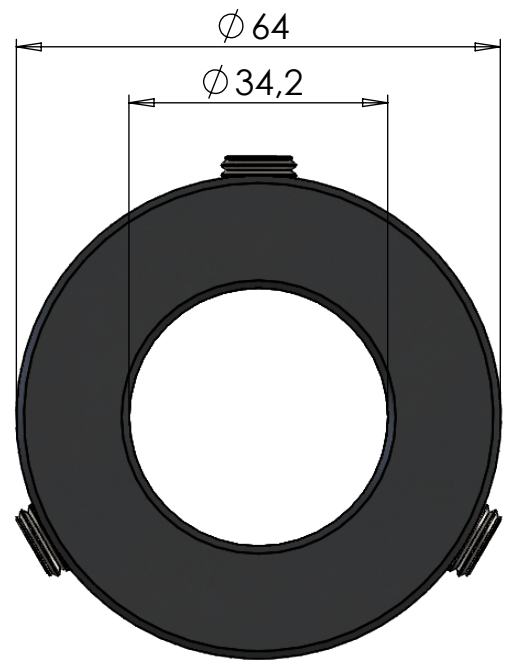

A

B

C

D

E

F

ITEM NO.	PART NUMBER	DESCRIPTION	QTY.
1	M57-034	Top / Lock ring 34mm	1
2	DIN 916-M10x16	Socket set screw cup point	3

DWG NR / NAME: 46034 / Top / Lock ring 34mm				BATCH NR:	
PROJECT:				REKV.NR / ORDRE NR:	
DATE: 30-04-2020	NAME: TML	SCALE / PAPER: 1:1 / A4	MATERIAL: g	LOCATION:	ORDRE DATO:
MODIFY DATE: : /			WEIGHT:	REV:	LEV.DATO: