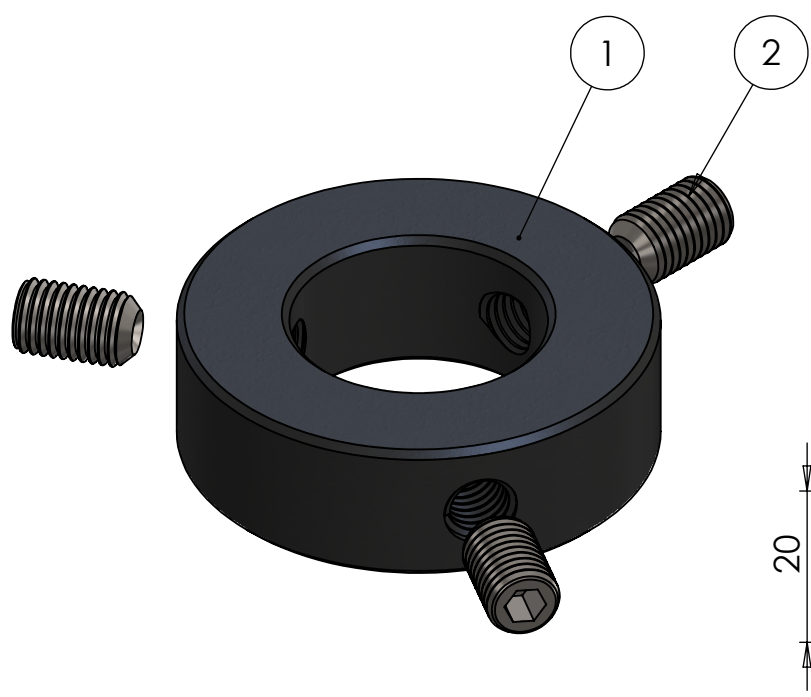

A

B

C

D

E

F

ITEM NO.	PART NUMBER	DESCRIPTION	QTY.
1	M57-034	Top / Lock ring 34mm	1
2	DIN 916-M10x16	Socket set screw cup point	3

DWG NR / NAME: 46034 / Top / Lock ring 34mm				BATCH NR:	
PROJECT:				REKV.NR / ORDRE NR:	
DATE: 30-04-2020	NAME: TML	SCALE / PAPER: 1:1 / A4	MATERIAL: g	LOCATION:	ORDRE DATO:
MODIFY DATE: : /			WEIGHT:	REV:	LEV.DATO: