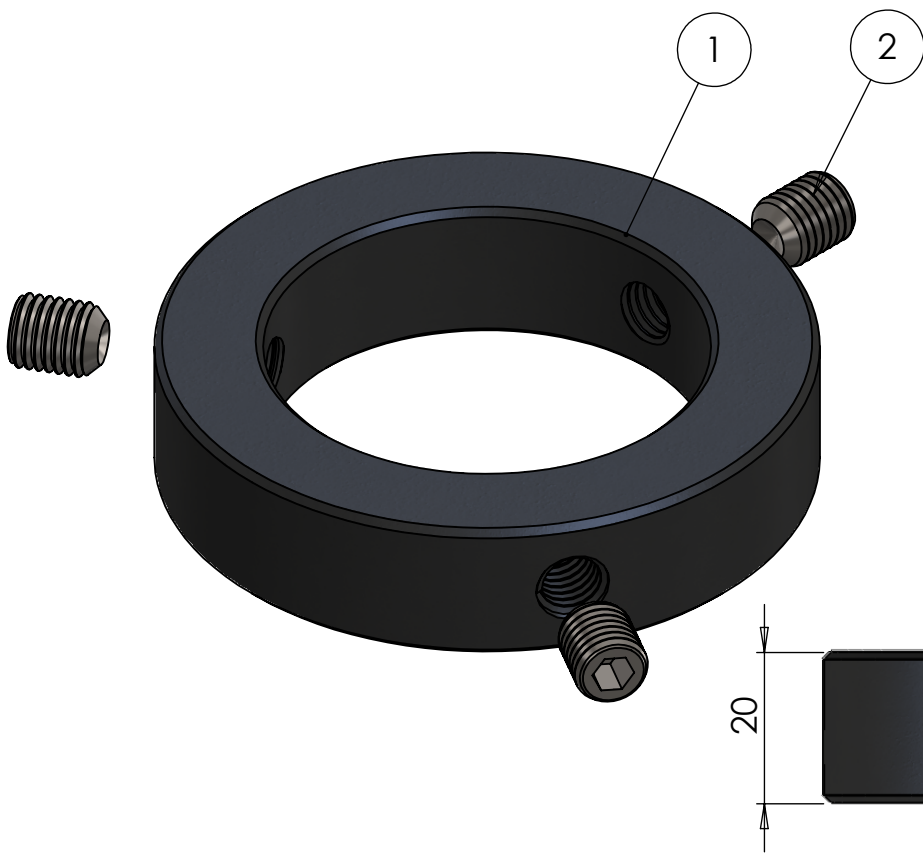

A

B

C

D

E

F

ITEM NO.	PART NUMBER	DESCRIPTION	QTY.
1	M57-059	Top / Lock ring 59mm	1
2	DIN 916-M10x12	Socket ser screw cup point	3

DWG NR / NAME: 46059 / Top / Lock ring 59mm				BATCH NR:	
PROJECT:				REKV.NR / ORDRE NR:	
DATE: 30-04-2020	NAME: TML	SCALE / PAPER: 1:1 / A4	MATERIAL: g	LOCATION:	ORDRE DATO:
MODIFY DATE: /			WEIGHT: g	REV:	LEV.DATO: