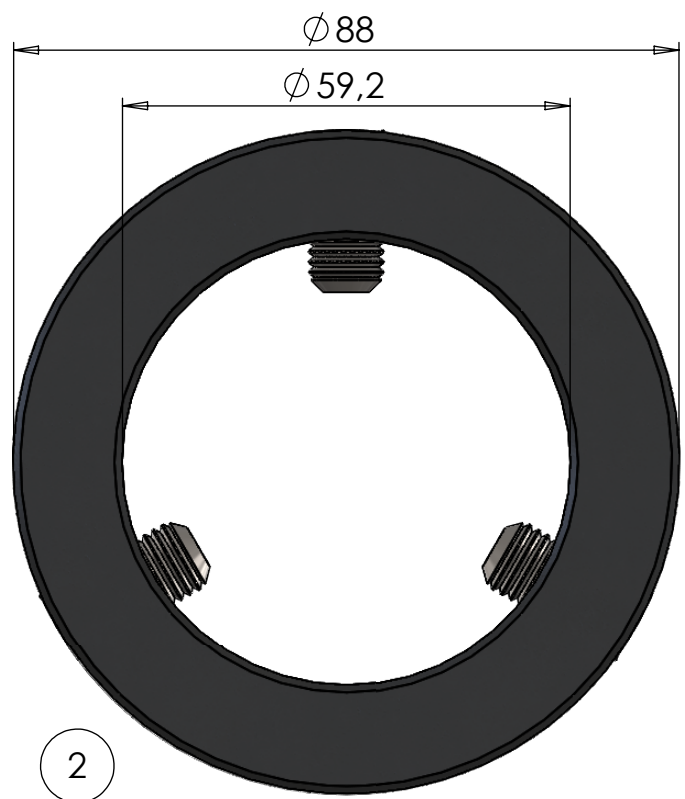

A

B

C

D

E

F

ITEM NO.	PART NUMBER	DESCRIPTION	QTY.
1	M57-059	Top / Lock ring 59mm	1
2	DIN 916-M10x12	Socket ser screw cup point	3

DWG NR / NAME: 46059 / Top / Lock ring 59mm				BATCH NR:	
PROJECT:				REKV.NR / ORDRE NR:	
DATE: 30-04-2020	NAME: TML	SCALE / PAPER: 1:1 / A4	MATERIAL: g	LOCATION:	ORDRE DATO:
MODIFY DATE: /			WEIGHT: g	REV:	LEV.DATO: