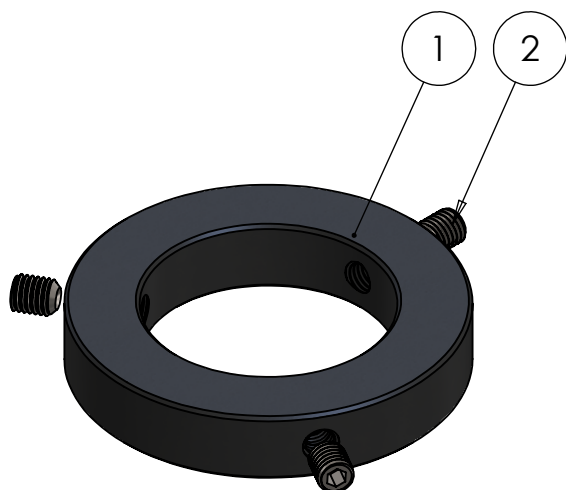

A

B

C

D

E

F

ITEM NO.	PART NUMBER	DESCRIPTION	QTY.
1	M57-068	Top / Lock ring 68mm	1
2	DIN 916 - M10 x 12-N	Socket ser screw cup point	3

DWG NR / NAME:

46068 / Top / Lock ring 68mm

BATCH NR:

PROJECT:

REKV.NR / ORDRE NR:

DATE: 30-04-2020

NAME: TML

SCALE / PAPER: 1:1 / A4

MATERIAL: WEIGHT: g