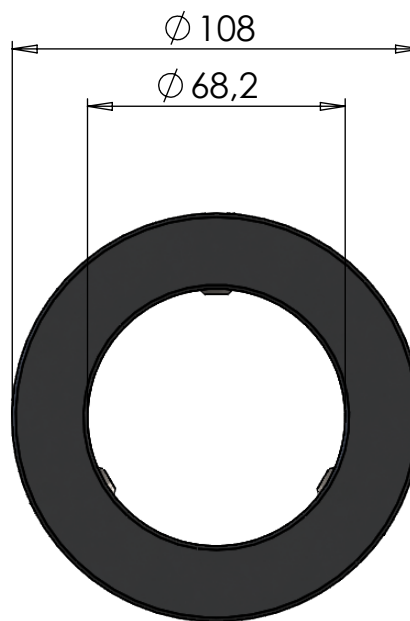

A

B

C

D

E

F

ITEM NO.	PART NUMBER	DESCRIPTION	QTY.
1	M57-068	Top / Lock ring 68mm	1
2	DIN 916 - M10 x 12-N	Socket ser screw cup point	3

DWG NR / NAME:

46068 / Top / Lock ring 68mm

BATCH NR:

PROJECT:

REKV.NR / ORDRE NR:

DATE: 30-04-2020

NAME: TML

SCALE / PAPER: 1:1 / A4

MATERIAL: WEIGHT: g