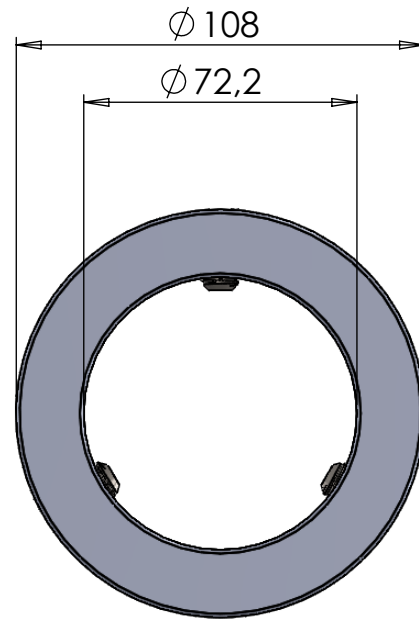

A

B

C

D

E

F

ITEM NO.	PART NUMBER	DESCRIPTION	QTY.
1	M57-072	Top / Lock ring 72mm	1
2	DIN 916 - M10 x 12-N	Socket set screw cup point	3

DWG NR / NAME:

46072 / Top / Lock ring 72mm

BATCH NR:

PROJECT:

REKV.NR / ORDRE NR:

DATE: 30-04-2020

NAME: TML

SCALE / PAPER: 1:1 / A4

MATERIAL: WEIGHT: g