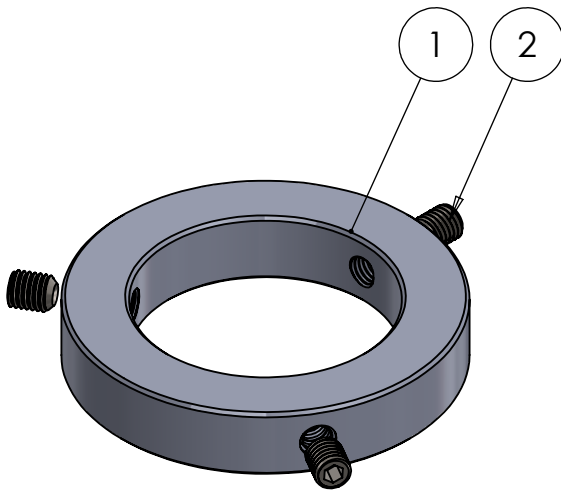

A

B

C

D

E

F

ITEM NO.	PART NUMBER	DESCRIPTION	QTY.
1	M57-072	Top / Lock ring 72mm	1
2	DIN 916 - M10 x 12-N	Socket set screw cup point	3

DWG NR / NAME:

46072 / Top / Lock ring 72mm

BATCH NR:

PROJECT:

REKV.NR / ORDRE NR:

DATE: 30-04-2020

NAME: TML

SCALE / PAPER: 1:1 / A4

MATERIAL: WEIGHT: g