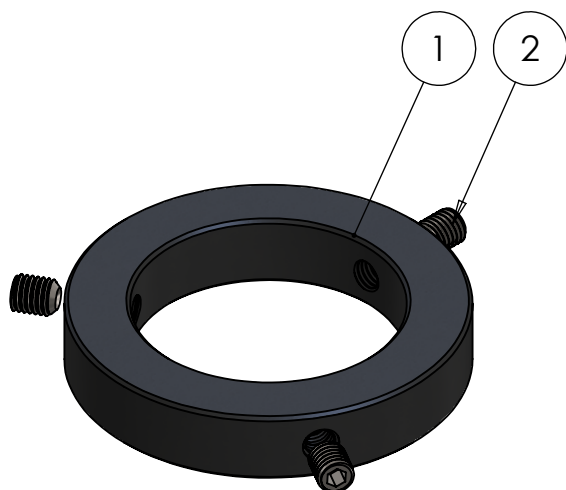

A

B

C

D

E

F

ITEM NO.	PART NUMBER	DESCRIPTION	QTY.
1	M57-073	Top / Lock ring 73mm	1
2	DIN 916 - M10 x 12-N	Socket set screw cup point	3

DWG NR / NAME:

**46073 / Top / Lock ring 73mm**

BATCH NR:

PROJECT:

REKV.NR / ORDRE NR:

DATE: 30-04-2020

NAME: TML

SCALE / PAPER: 1:1 / A4

MATERIAL: WEIGHT: g