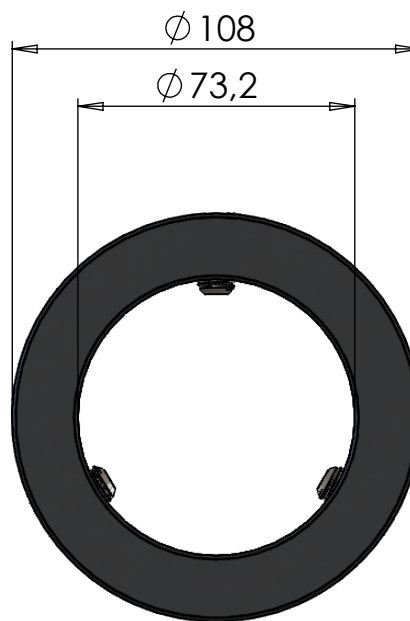

A

B

C

D

E

F

ITEM NO.	PART NUMBER	DESCRIPTION	QTY.
1	M57-073	Top / Lock ring 73mm	1
2	DIN 916 - M10 x 12-N	Socket set screw cup point	3

DWG NR / NAME:

**46073 / Top / Lock ring 73mm**

BATCH NR:

PROJECT:

REKV.NR / ORDRE NR:

DATE: 30-04-2020

NAME: TML

SCALE / PAPER: 1:1 / A4

MATERIAL: WEIGHT: g