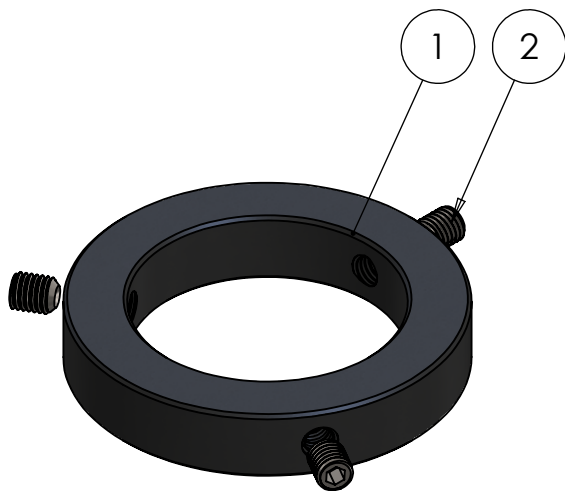

A

B

C

D

E

F

ITEM NO.	PART NUMBER	DESCRIPTION	QTY.
1	M57-074	Top / Lock ring 74mm	1
2	DIN 916 - M10 x 12-N	Socket ser screw cup point	3

DWG NR / NAME:

46074 / Top / Lock ring 74mm

BATCH NR:

PROJECT:

REKV.NR / ORDRE NR:

DATE: 30-04-2020

NAME: TML

SCALE / PAPER: 1:1 / A4

MATERIAL: WEIGHT: g