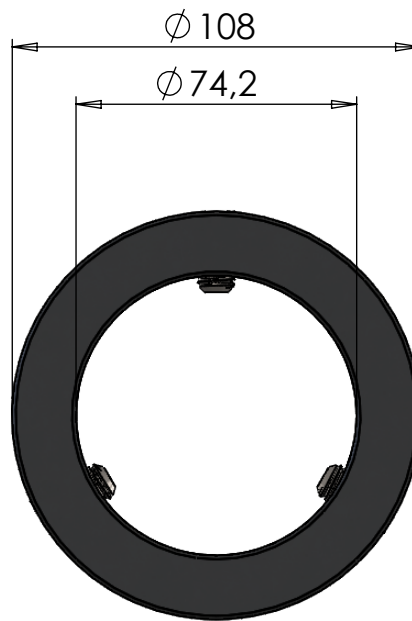

A

B

C

D

E

F

ITEM NO.	PART NUMBER	DESCRIPTION	QTY.
1	M57-074	Top / Lock ring 74mm	1
2	DIN 916 - M10 x 12-N	Socket ser screw cup point	3

DWG NR / NAME:

46074 / Top / Lock ring 74mm

BATCH NR:

PROJECT:

REKV.NR / ORDRE NR:

DATE: 30-04-2020

NAME: TML

SCALE / PAPER: 1:1 / A4

MATERIAL: WEIGHT: g