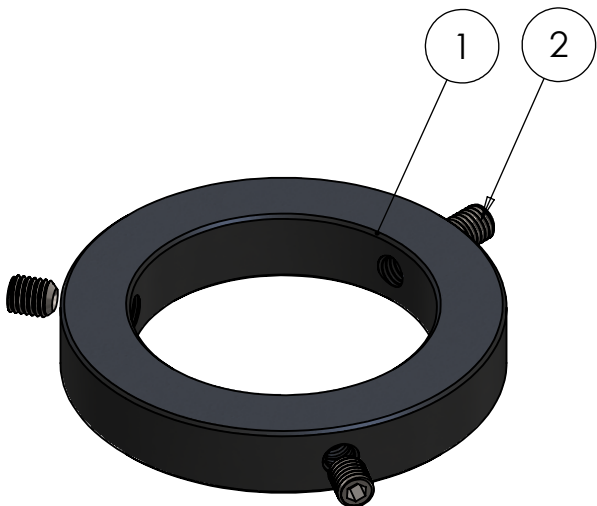

A

B

C

D

E

F

ITEM NO.	PART NUMBER	DESCRIPTION	QTY.
1	M57-081	Top / Lock ring 81mm	1
2	DIN 916 - M10 x 12-N	Socket ser screw cup point	3

DWG NR / NAME:

**460810 / Top / Lock ring 81mm**

BATCH NR:

PROJECT:

REKV.NR / ORDRE NR:

DATE: 30-04-2020

NAME: TML

SCALE / PAPER: 1:1 / A4

MATERIAL: WEIGHT: g