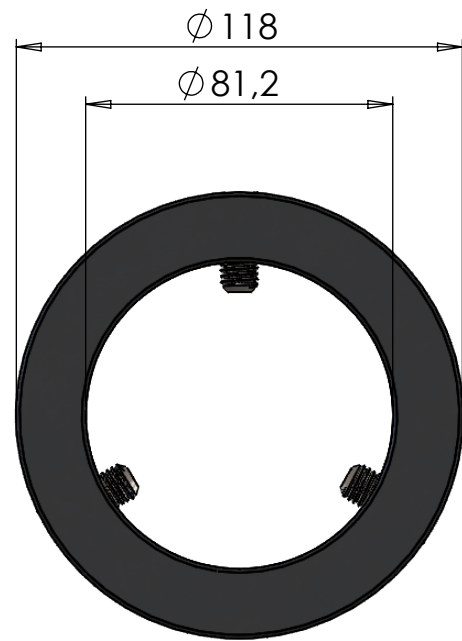

A

B

C

D

E

F

ITEM NO.	PART NUMBER	DESCRIPTION	QTY.
1	M57-081	Top / Lock ring 81mm	1
2	DIN 916 - M10 x 12-N	Socket ser screw cup point	3

DWG NR / NAME:

**460810 / Top / Lock ring 81mm**

BATCH NR:

PROJECT:

REKV.NR / ORDRE NR:

DATE: 30-04-2020

NAME: TML

SCALE / PAPER: 1:1 / A4

MATERIAL: WEIGHT: g