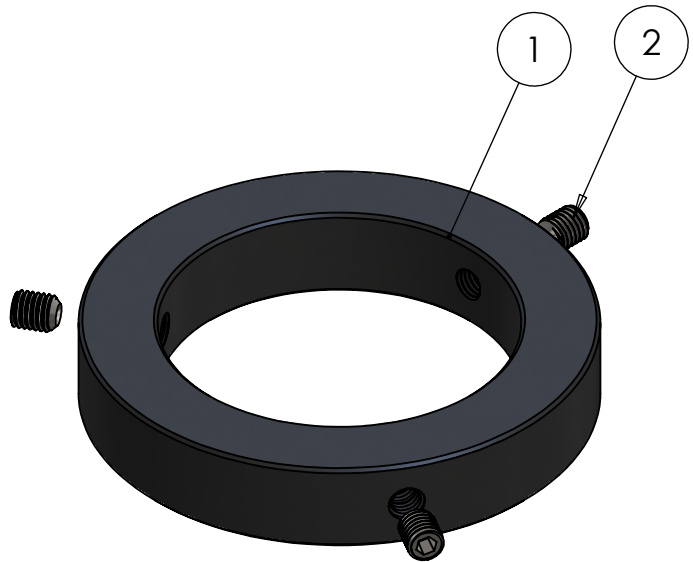

A

B

C

D

E

F

ITEM NO.	PART NUMBER	DESCRIPTION	QTY.
1	M57-096	Top / Lock ring 96mm	1
2	DIN 916 - M10 x 12-N	Socket set screw cup point	3

DWG NR / NAME: 46096 / Top / Lock ring 96mm				BATCH NR:	
PROJECT:				REKV.NR / ORDRE NR:	
DATE: 30-04-2020	NAME: TML	SCALE / PAPER: 1:2 / A4	MATERIAL: g	LOCATION:	ORDRE DATO:
MODIFY DATE: : /			WEIGHT:	REV:	LEV.DATO: