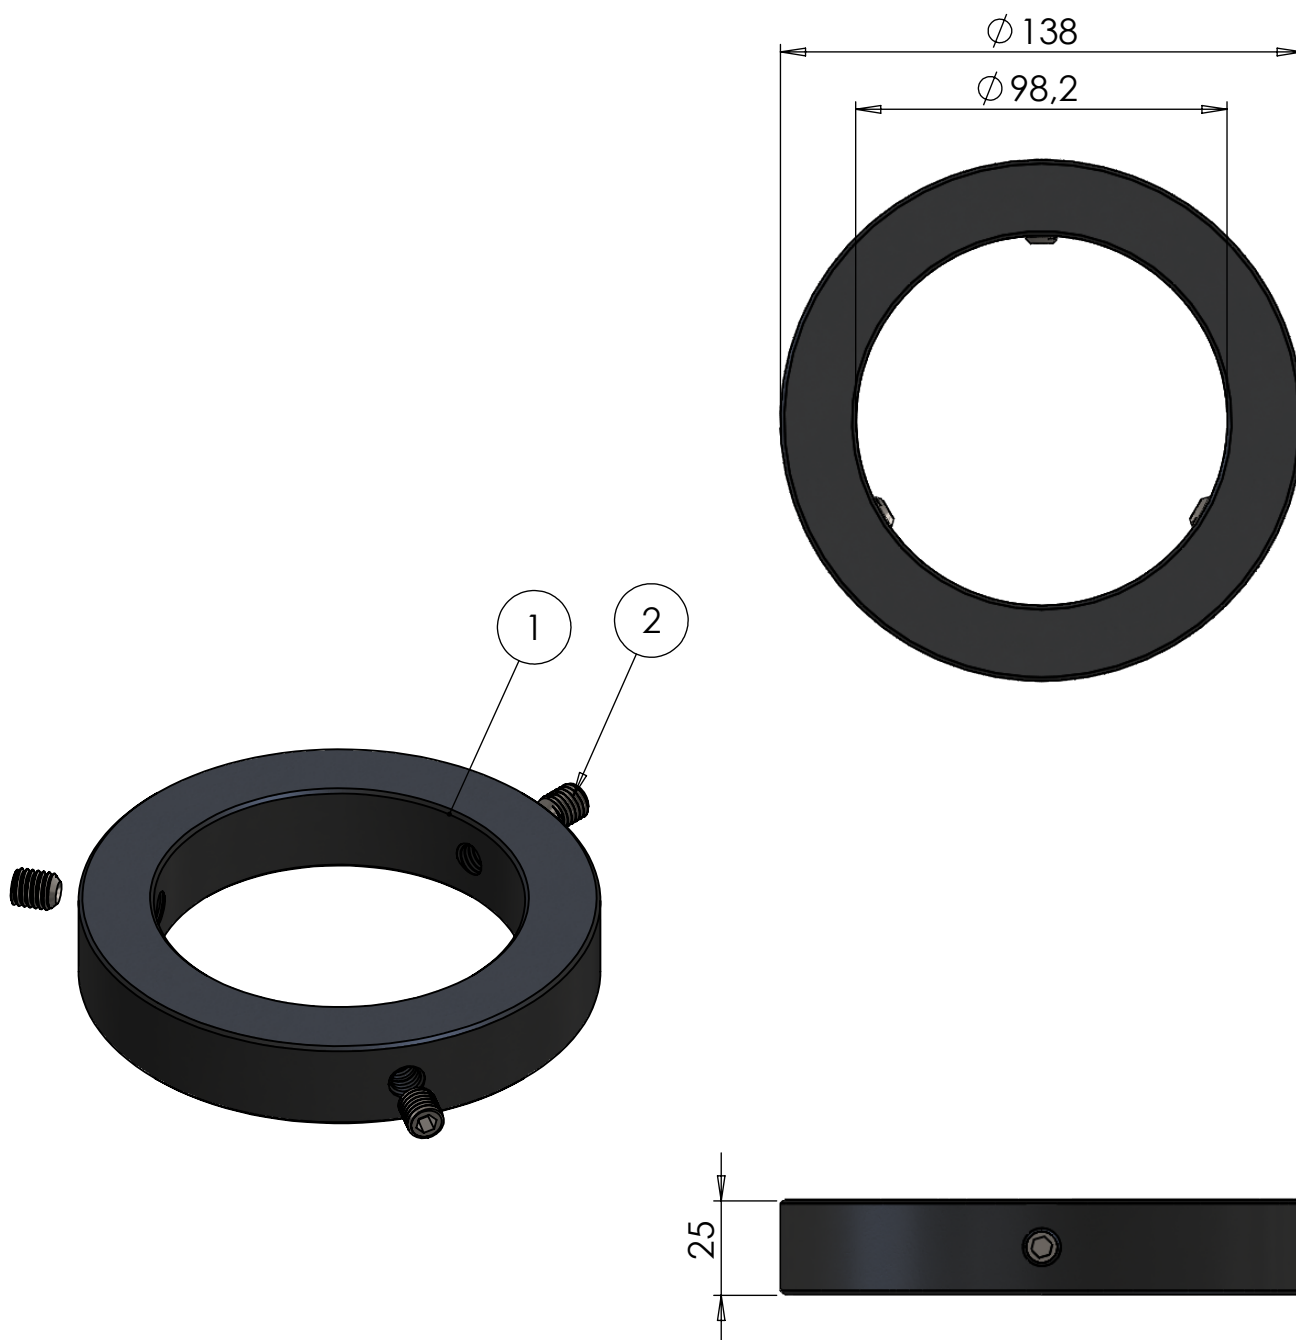

A

B

C

D

E

F

ITEM NO.	PART NUMBER	DESCRIPTION	QTY.
1	M57-098	Top / Lock ring 98mm	1
2	DIN 916 - M10 x 12-N	Socket ser screw cup point	3

DWG NR / NAME:

46098 / Top / Lock ring 98mm

BATCH NR:

PROJECT:

REKV.NR / ORDRE NR:

DATE: 30-04-2020

NAME: TML

SCALE / PAPER: 1:2 / A4

MATERIAL: WEIGHT: g