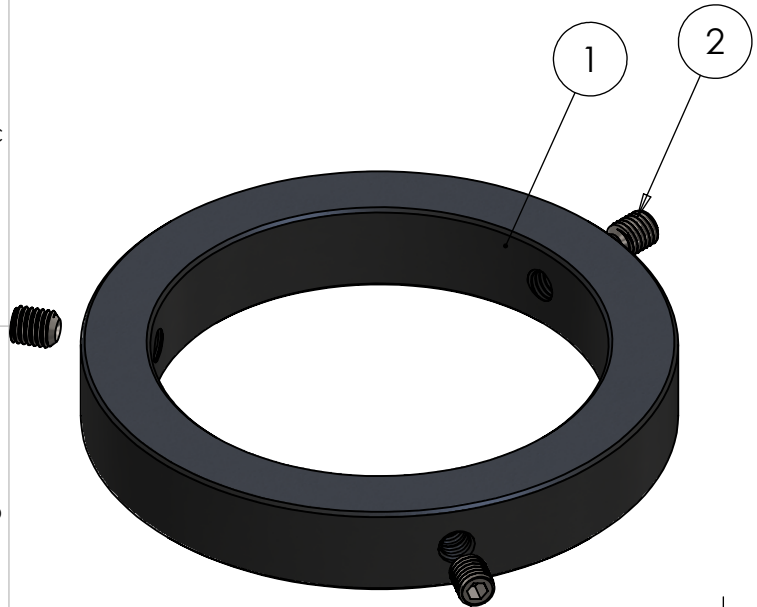

A

B

C

D

E

F

ITEM NO.	PART NUMBER	DESCRIPTION	QTY.
1	M57-121	Top / Lock ring 121mm	1
2	DIN 916 - M10 x 12-N	Socket ser screw cup point	3

DWG NR / NAME:

46121 / Top / Lock ring 121mm

BATCH NR:

PROJECT:

REKV.NR / ORDRE NR:

DATE: 30-04-2020

NAME: TML

SCALE / PAPER: 1:2 / A4

MATERIAL: WEIGHT: g