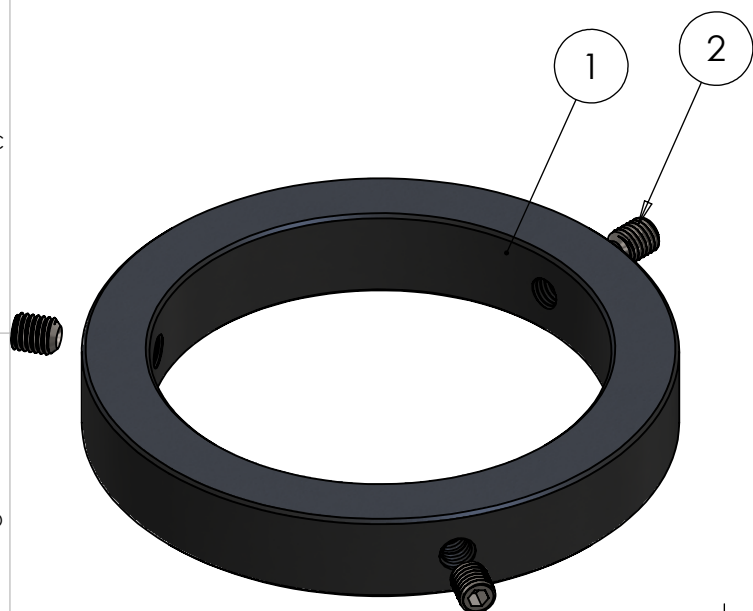

A

B

C

D

E

F

| ITEM NO. | PART NUMBER | DESCRIPTION | QTY. |
|----------|----------------------|----------------------------|------|
| 1 | M57-122 | Top / Lock ring 122mm | 1 |
| 2 | DIN 916 - M10 x 12-N | Socket set screw cup point | 3 |

DWG NR / NAME:

46122 / Top / Lock ring 122mm

BATCH NR:

PROJECT:

REKV.NR / ORDRE NR:

DATE: 30-04-2020

NAME: TML

SCALE / PAPER: 1:2 / A4