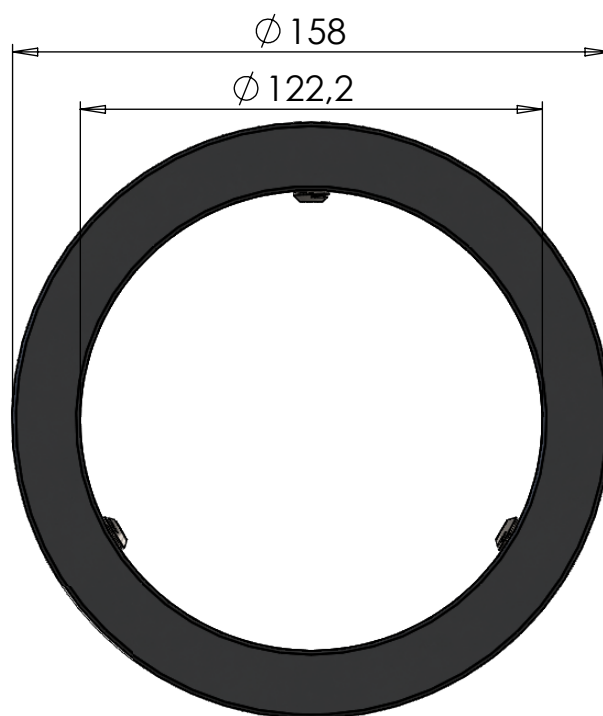

A

B

C

D

E

F

| ITEM NO. | PART NUMBER | DESCRIPTION | QTY. |
|----------|----------------------|----------------------------|------|
| 1 | M57-122 | Top / Lock ring 122mm | 1 |
| 2 | DIN 916 - M10 x 12-N | Socket set screw cup point | 3 |

DWG NR / NAME:

46122 / Top / Lock ring 122mm

BATCH NR:

PROJECT:

REKV.NR / ORDRE NR:

DATE: 30-04-2020

NAME: TML

SCALE / PAPER: 1:2 / A4