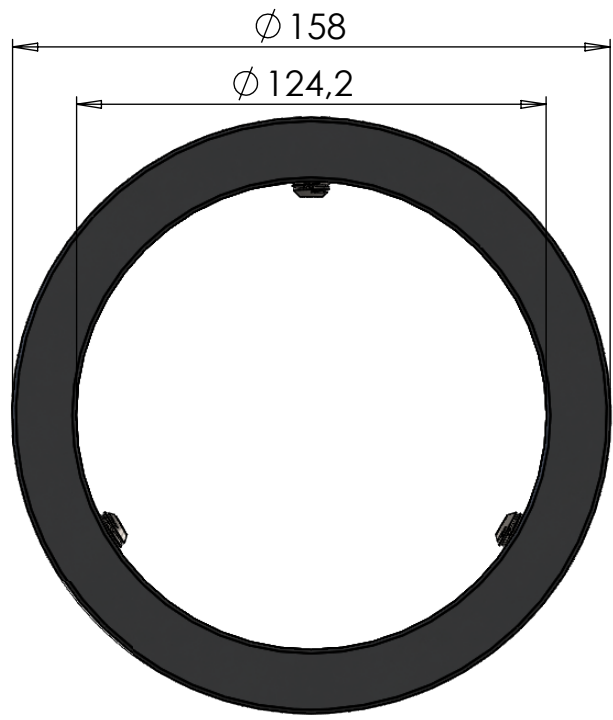

A

B

C

D

E

F

ITEM NO.	PART NUMBER	DESCRIPTION	QTY.
1	M57-124	Top / Lock ring 124mm	1
2	DIN 916 - M10 x 12-N	Socket ser screw cup point	3

DWG NR / NAME:

**46124 / Top / Lock ring 124mm**

BATCH NR:

PROJECT:

REKV.NR / ORDRE NR:

DATE: 30-04-2020

NAME: TML

SCALE / PAPER: 1:2 / A4

MATERIAL: WEIGHT: g