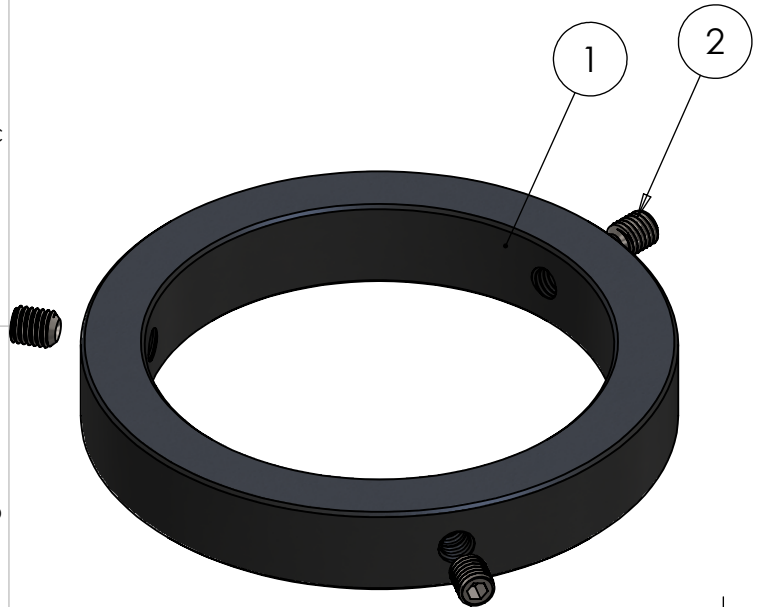

A

B

C

D

E

F

ITEM NO.	PART NUMBER	DESCRIPTION	QTY.
1	M57-124	Top / Lock ring 124mm	1
2	DIN 916 - M10 x 12-N	Socket ser screw cup point	3

DWG NR / NAME:

**46124 / Top / Lock ring 124mm**

BATCH NR:

PROJECT:

REKV.NR / ORDRE NR:

DATE: 30-04-2020

NAME: TML

SCALE / PAPER: 1:2 / A4

MATERIAL: WEIGHT: g