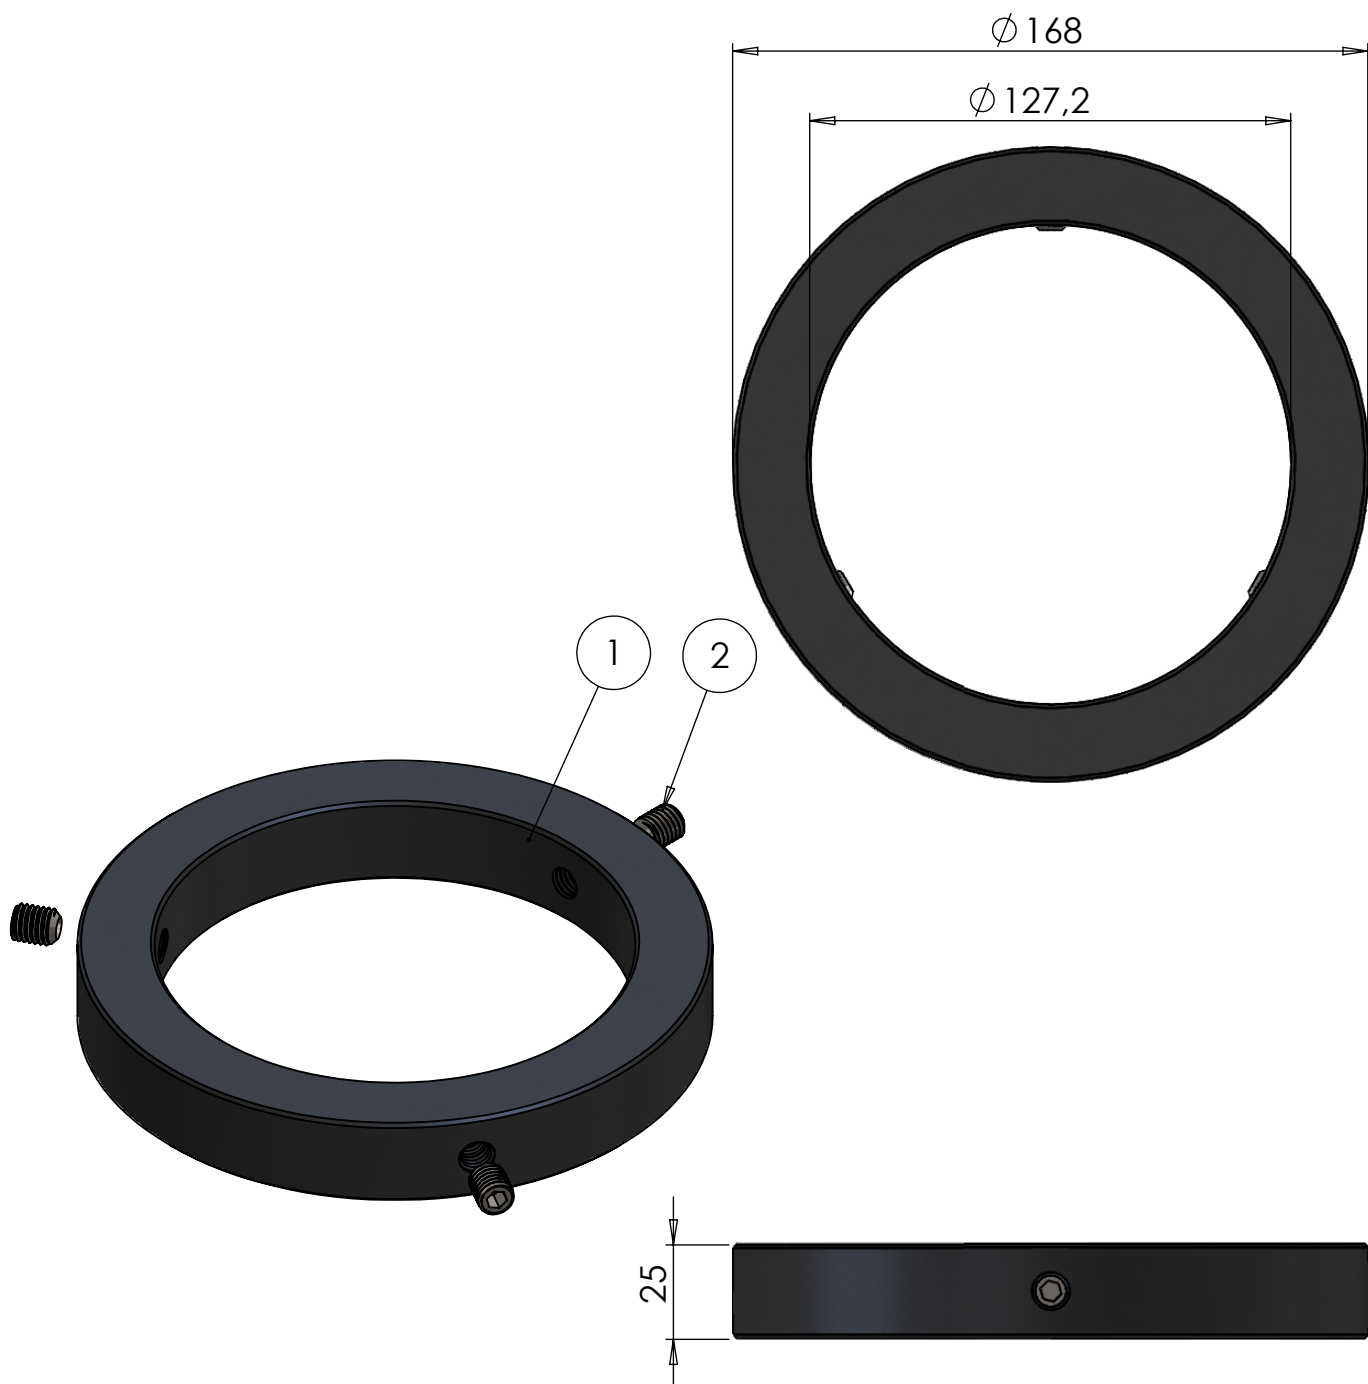

A

B

C

D

E

F

ITEM NO.	PART NUMBER	DESCRIPTION	QTY.
1	M57-127	Top / Lock ring 127mm	1
2	DIN 916 - M10 x 12-N	Socket ser screw cup point	3

DWG NR / NAME:

46127 / Top / Lock ring 127mm

BATCH NR:

PROJECT:

REKV.NR / ORDRE NR:

DATE: 30-04-2020

NAME: TML

SCALE / PAPER: 1:2 / A4

MATERIAL: WEIGHT: g