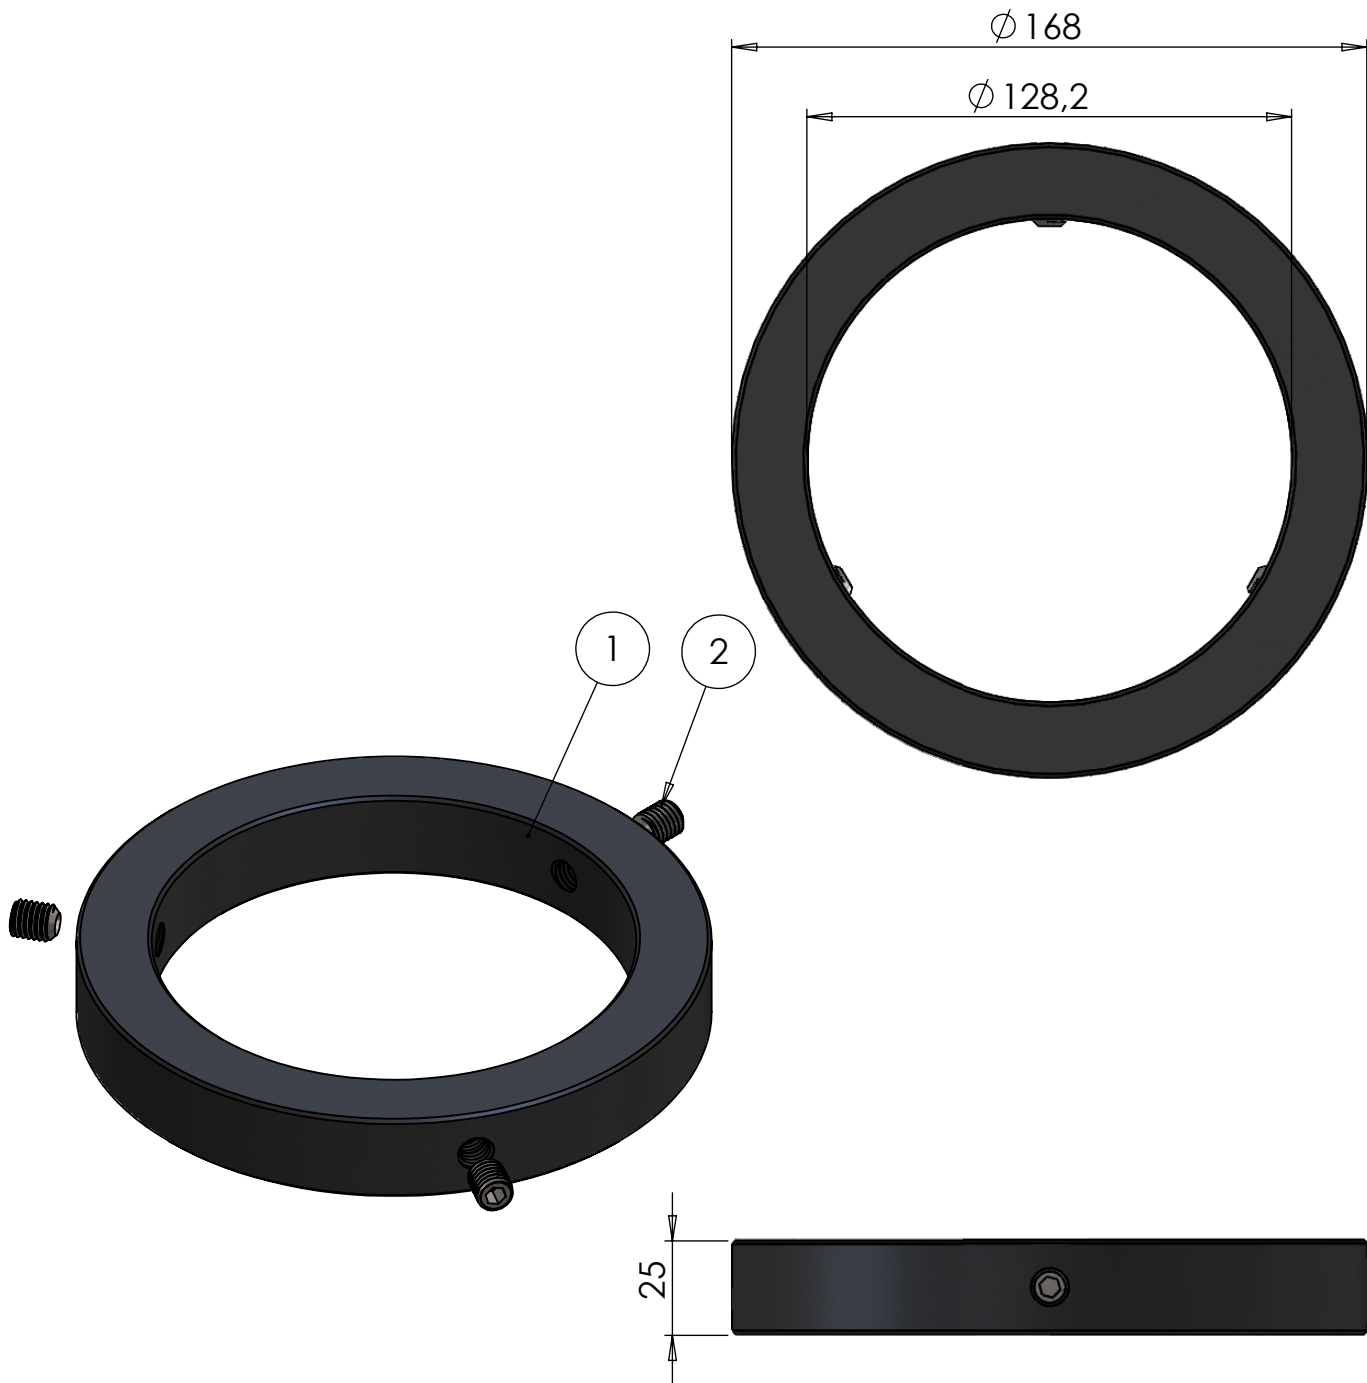

A

B

C

D

E

F

ITEM NO.	PART NUMBER	DESCRIPTION	QTY.
1	M57-128	Top / Lock ring 128mm	1
2	DIN 916 - M10 x 12-N	Socket set screw cup point	3

DWG NR / NAME: 46128 / Top / Lock ring 128mm				BATCH NR:	
PROJECT:				REKV.NR / ORDRE NR:	
DATE: 30-04-2020	NAME: TML	SCALE / PAPER: 1:2 / A4	MATERIAL: g	LOCATION:	ORDRE DATO:
MODIFY DATE: /			WEIGHT:	REV:	LEV.DATO: