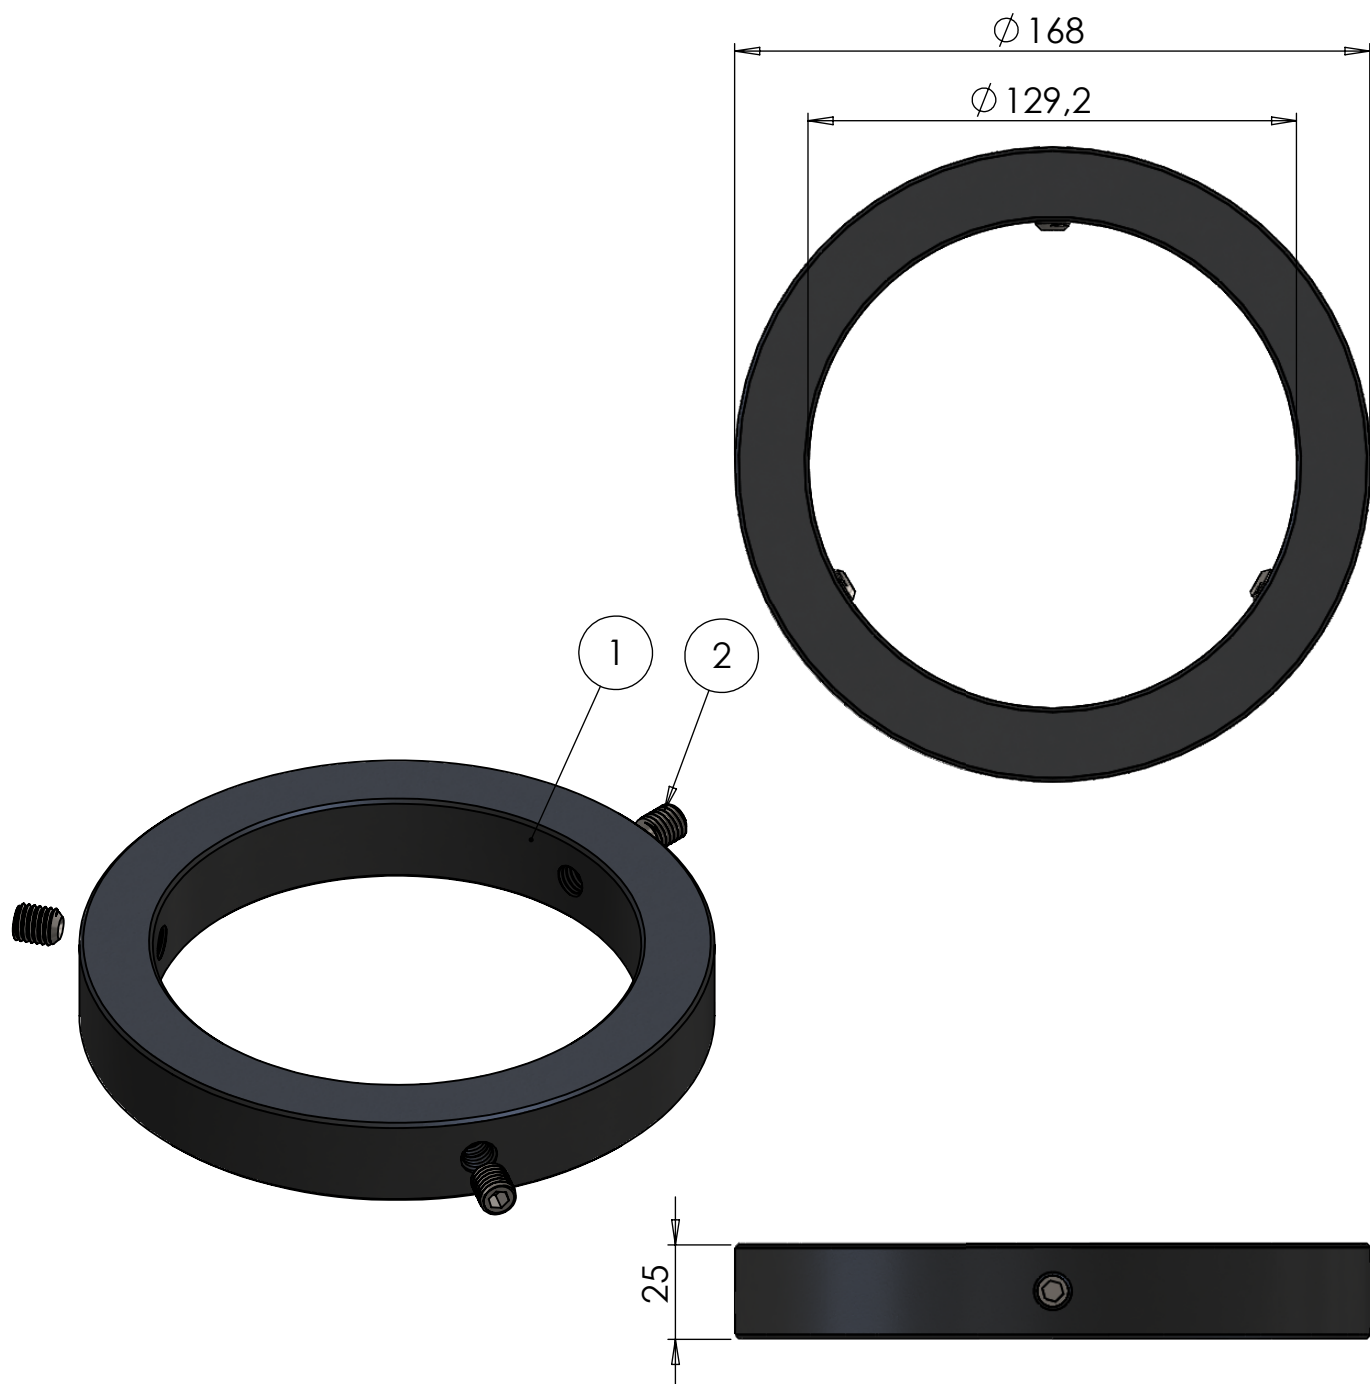

A

B

C

D

E

F

ITEM NO.	PART NUMBER	DESCRIPTION	QTY.
1	M57-129	Top / Lock ring 129mm	1
2	DIN 916 - M10 x 12-N	Socket set screw cup point	3

DWG NR / NAME:

46129 / Top / Lock ring 129mm

BATCH NR:

PROJECT:

REKV.NR / ORDRE NR:

DATE: 30-04-2020

NAME: TML

SCALE / PAPER: 1:2 / A4

MATERIAL: WEIGHT: g