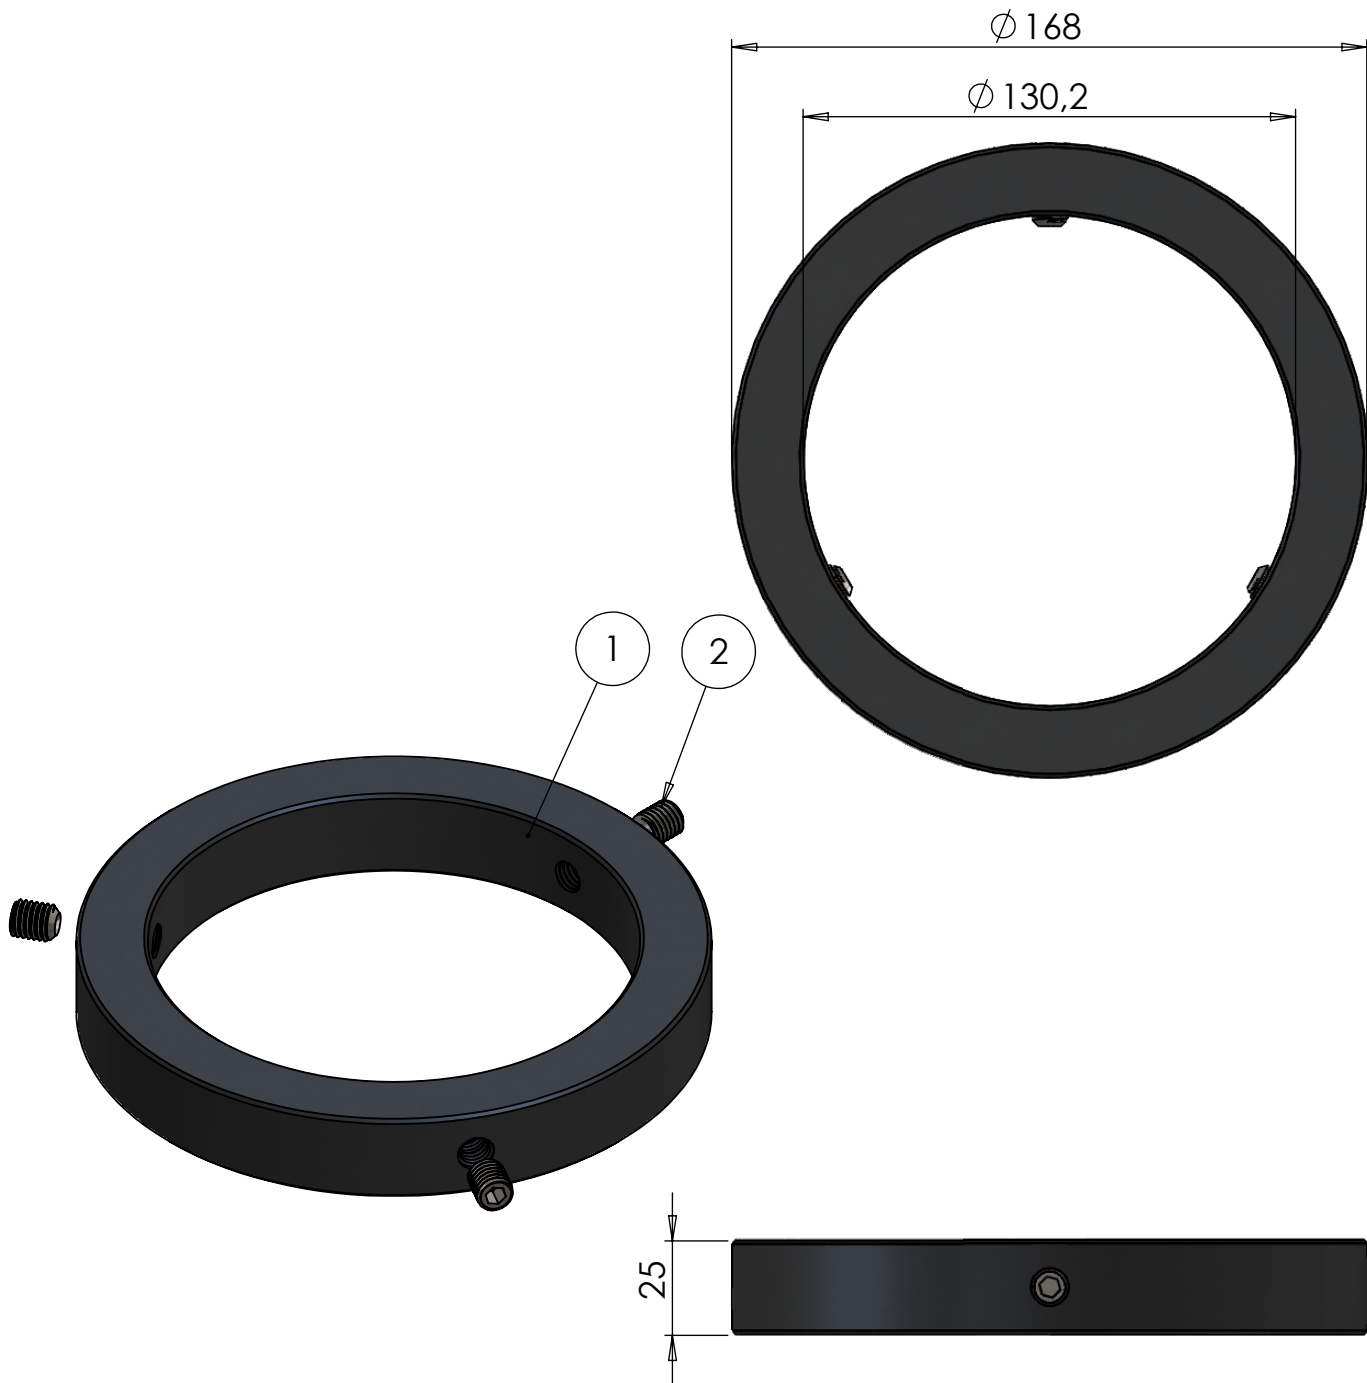

A

B

C

D

E

F

ITEM NO.	PART NUMBER	DESCRIPTION	QTY.
1	M57-130	Top / Lock ring 130mm	1
2	DIN 916 - M10 x 12-N	Socket set screw cup point	3

DWG NR / NAME: 46130 / Top / Lock ring 130mm				BATCH NR:	
PROJECT:				REKV.NR / ORDRE NR:	
DATE: 30-04-2020	NAME: TML	SCALE / PAPER: 1:2 / A4	MATERIAL: g	LOCATION:	ORDRE DATO:
MODIFY DATE: : /			WEIGHT:	REV:	LEV.DATO: