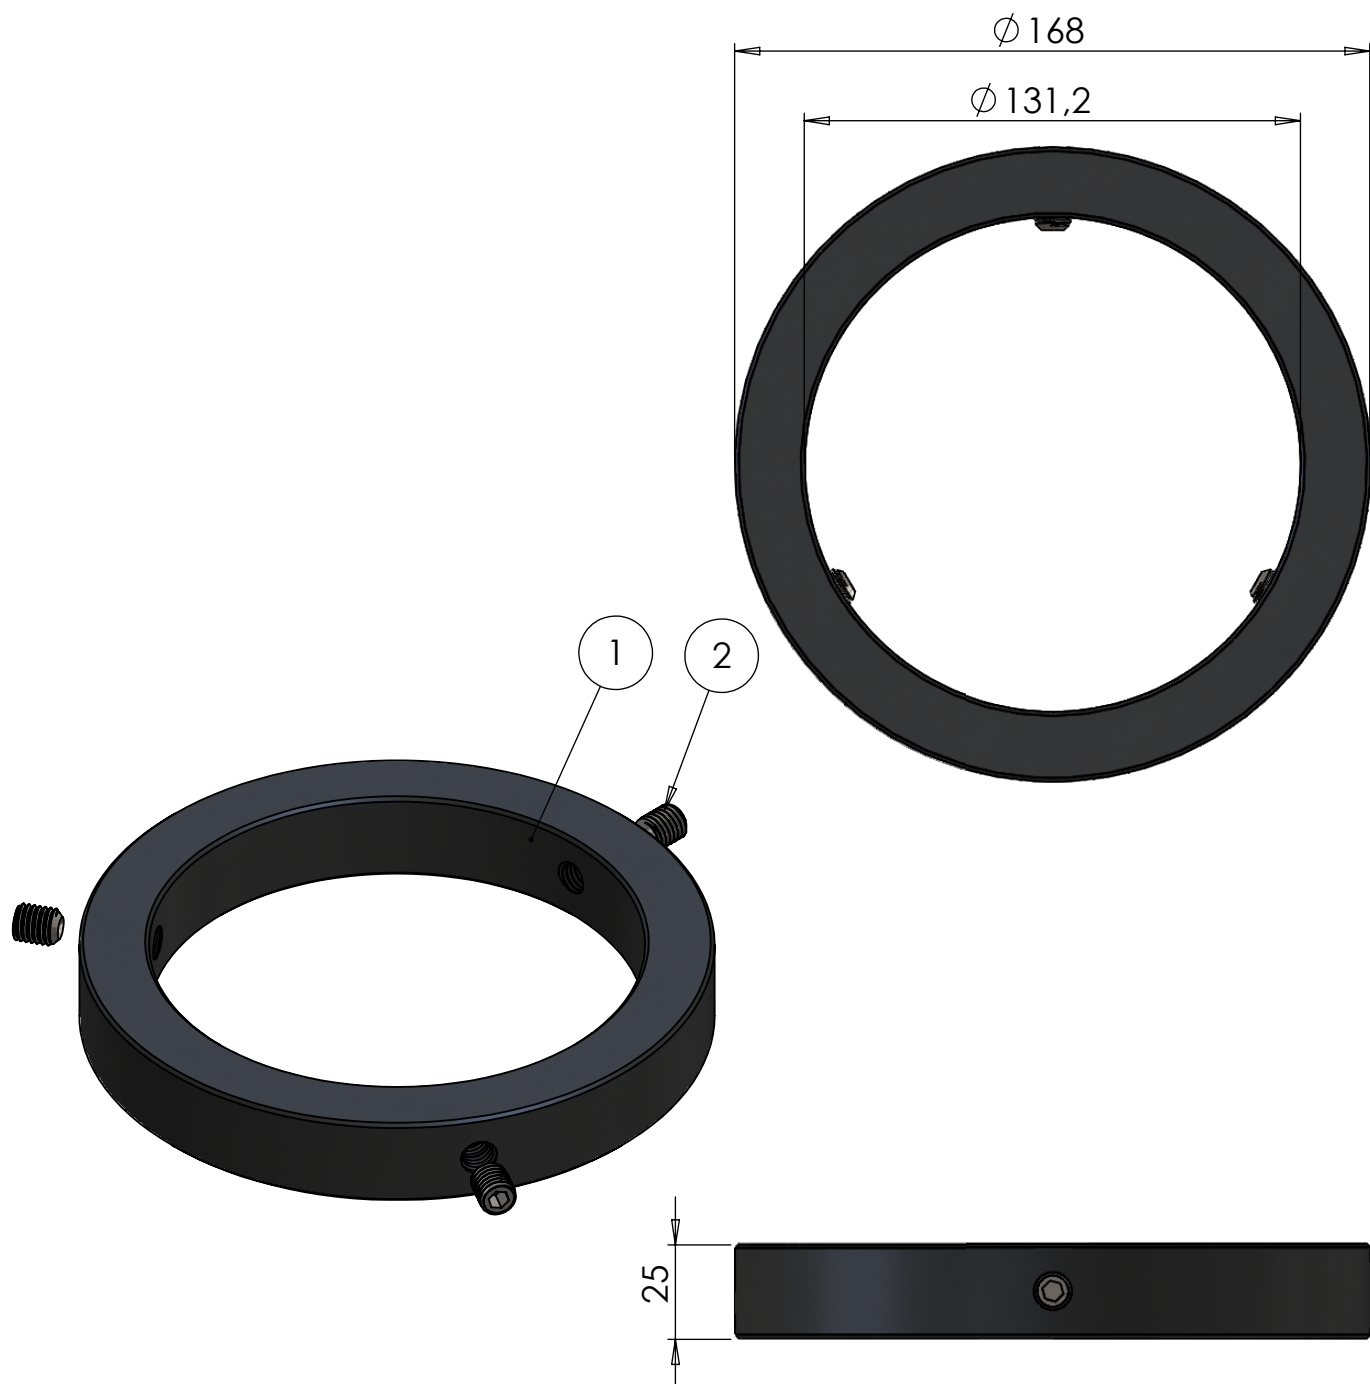

A

B

C

D

E

F

ITEM NO.	PART NUMBER	DESCRIPTION	QTY.
1	M57-131	Top / Lock ring 131mm	1
2	DIN 916 - M10 x 12-N	Socket ser screw cup point	3

DWG NR / NAME:

46131 / Top / Lock ring 131mm

BATCH NR:

PROJECT:

REKV.NR / ORDRE NR:

DATE: 30-04-2020

NAME: TML

SCALE / PAPER: 1:2 / A4

MATERIAL: WEIGHT: g