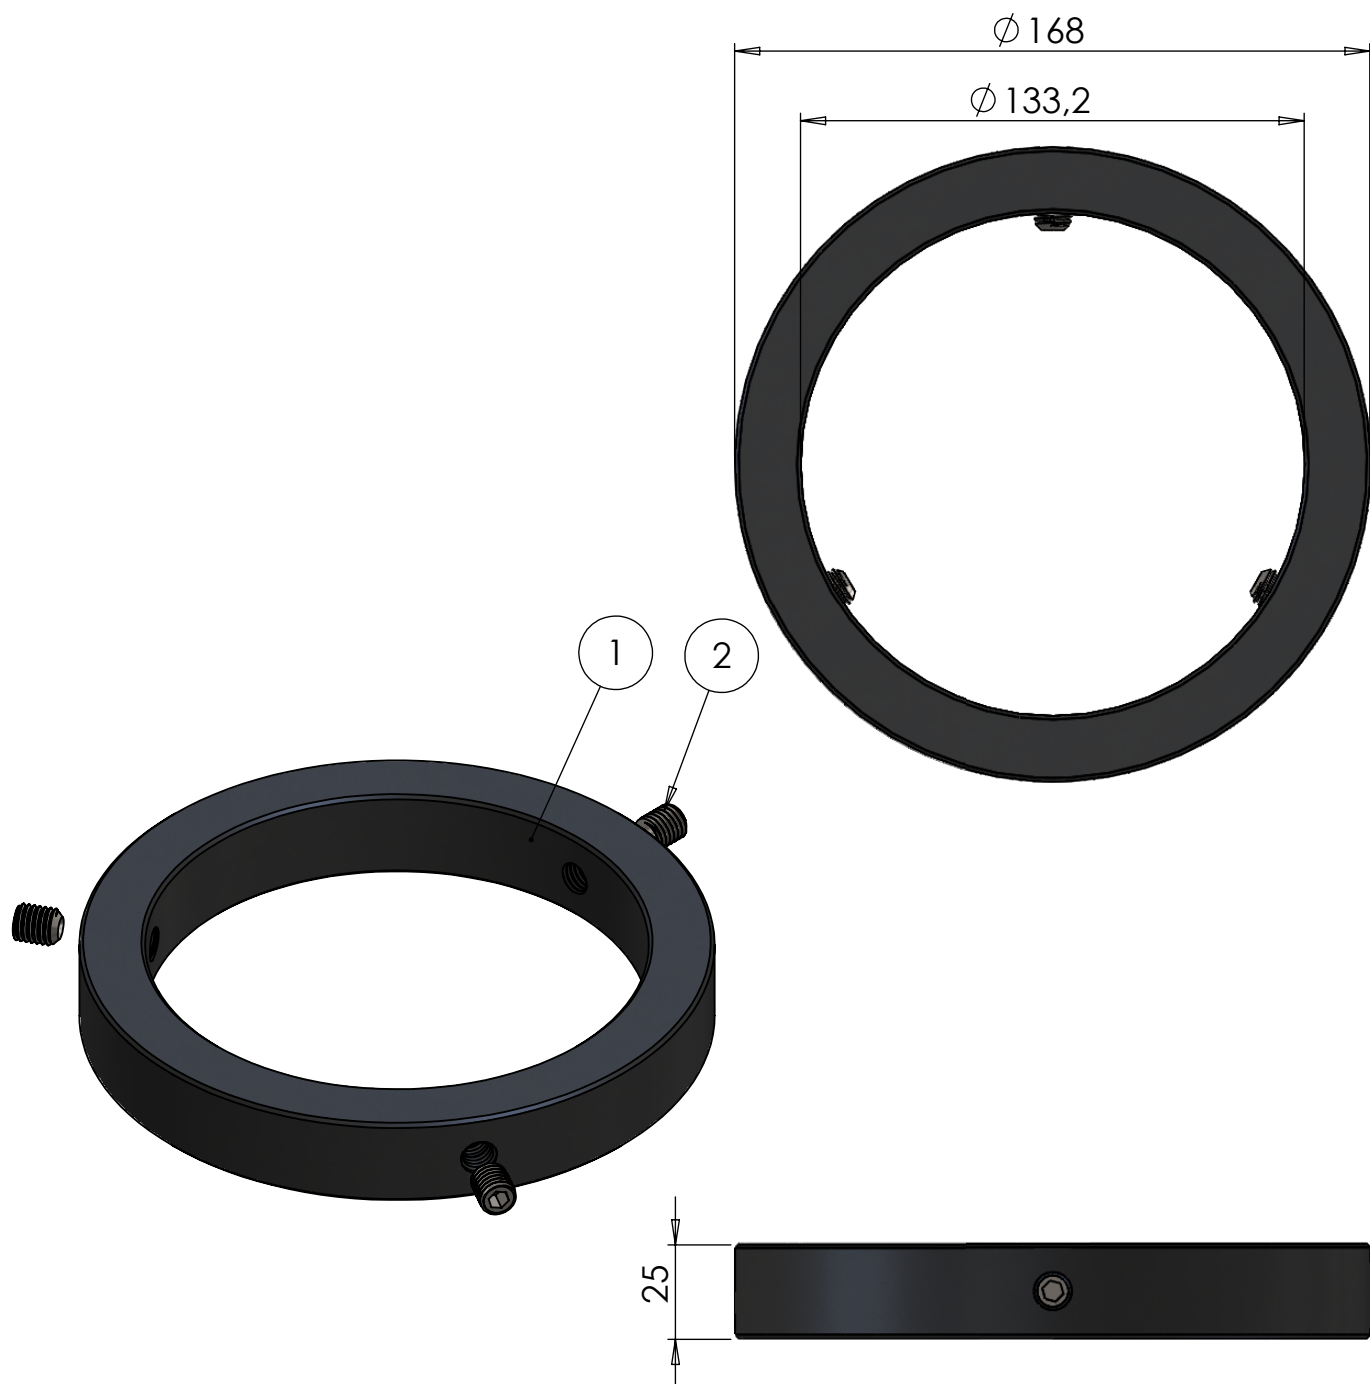

A

B

C

D

E

F

ITEM NO.	PART NUMBER	DESCRIPTION	QTY.
1	M57-133	Top / Lock ring 133mm	1
2	DIN 916 - M10 x 12-N	Socket ser screw cup point	3

DWG NR / NAME:

46133 / Top / Lock ring 133mm

BATCH NR:

PROJECT:

REKV.NR / ORDRE NR:

DATE: 30-04-2020

NAME: TML

SCALE / PAPER: 1:2 / A4

MATERIAL: WEIGHT: g