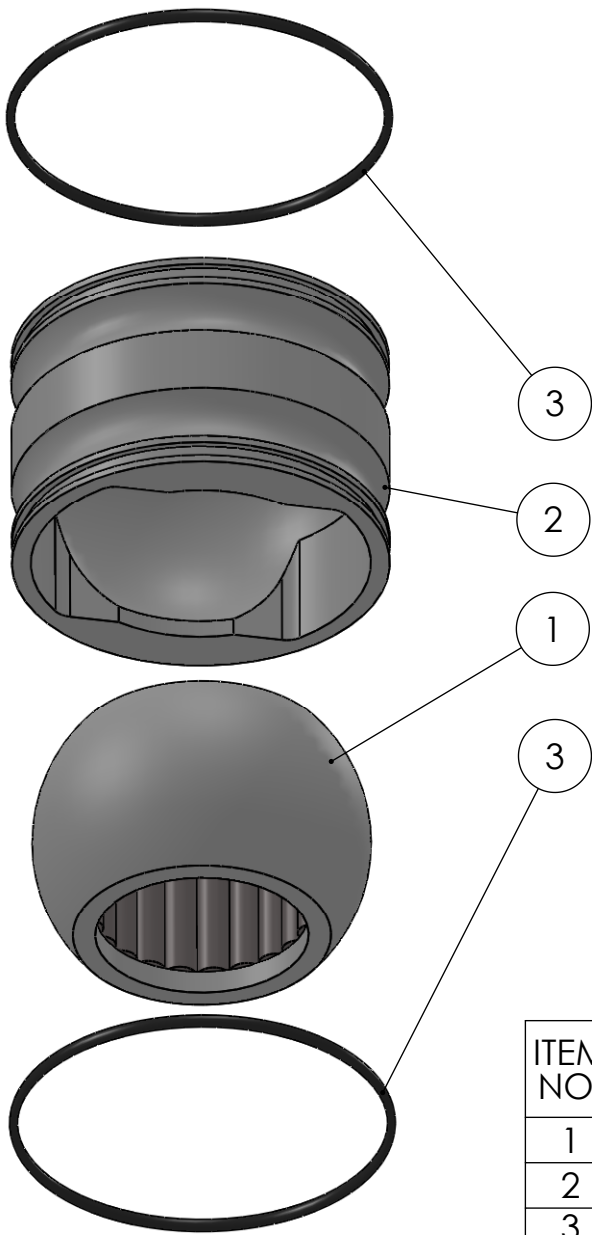

SECTION A-A
SCALE 1 : 1.25

ITEM NO.	PART NUMBER	PART NAME	Default/ QTY.
1	M13-162-54	Ball with rollers	1
2	M48-100	House ø100mm for ø90mm ball	1
3	O-ring	ø98 x 3,5	2

DWG NR / NAME:
6BB100054 / S-A bottom Roller bearing

PROJECT:
Shaft ø54mm

DATE:
31.01.2012

NAME:
JR

SCALE / PAPER:
1:2 / A4

MATERIAL:
WEIGHT: g

LOCATION:
REV:

BATCH NR:

REKV.NR / ORDRE NR: