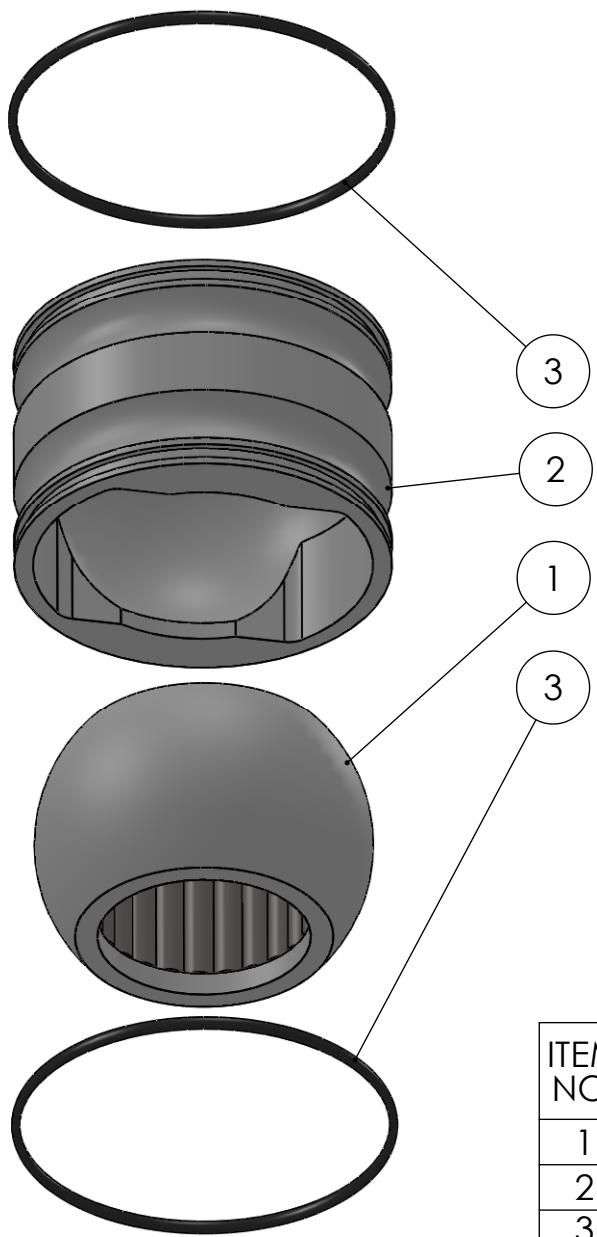

SECTION A-A
SCALE 1 : 1.25

ITEM NO.	PART NUMBER	PART NAME	Default/ QTY.
1	M13-162-56	Ball with rollers	1
2	M48-100	House \varnothing 100mm for \varnothing 90mm ball	1
3	O-ring	\varnothing 98 x 3,5	2

DWG NR / NAME: 6BB100056 / S-A bottom Roller bearing

PROJECT: Shaft \varnothing 56mm

DATE: 31.01.2012
MODIFY DATE: /

NAME: JR

SCALE / PAPER: 1:2 / A4

MATERIAL: g
WEIGHT:

LOCATION:
REV:

BATCH NR:

REKV.NR / ORDRE NR: