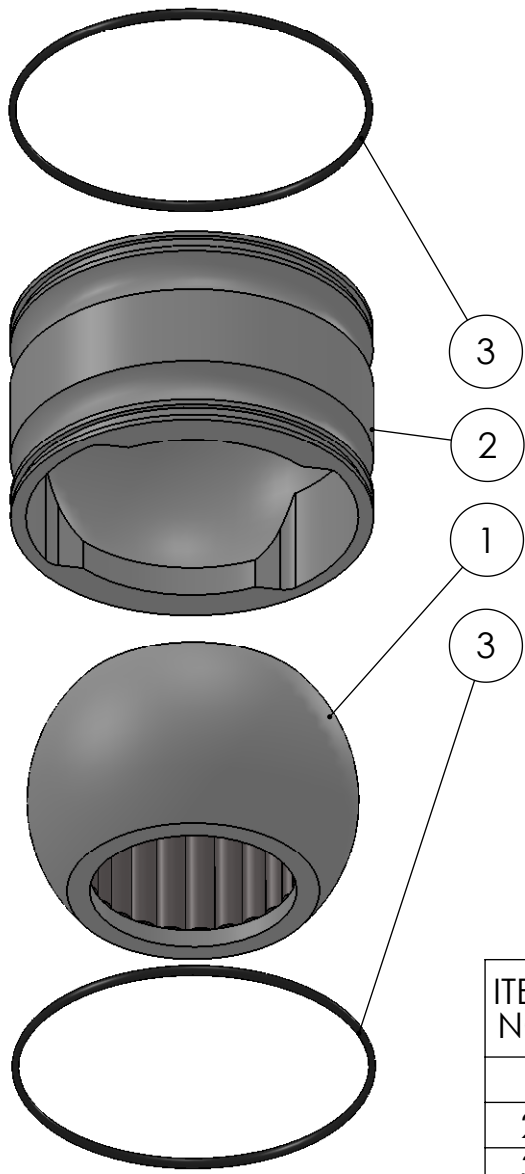

SECTION A-A
SCALE 1 : 1.5

ITEM NO.	PART NUMBER	PART NAME	Default/ QTY.
1	M13-207-67	Ball with rollers	1
2	M48-140	House ø120mm for ø110mm ball	1
3	O-ring	ø116 x 3,5	2

DWG NR / NAME:
6BB120067 / S-A bottom Roller bearing

PROJECT:
Shaft ø67mm

DATE:
31.01.2012
MODIFY DATE:
: /

NAME:
JR

SCALE / PAPER:
1:2.5 / A4

MATERIAL:
WEIGHT: g

LOCATION:
REV:

BATCH NR:

REKV.NR / ORDRE NR: