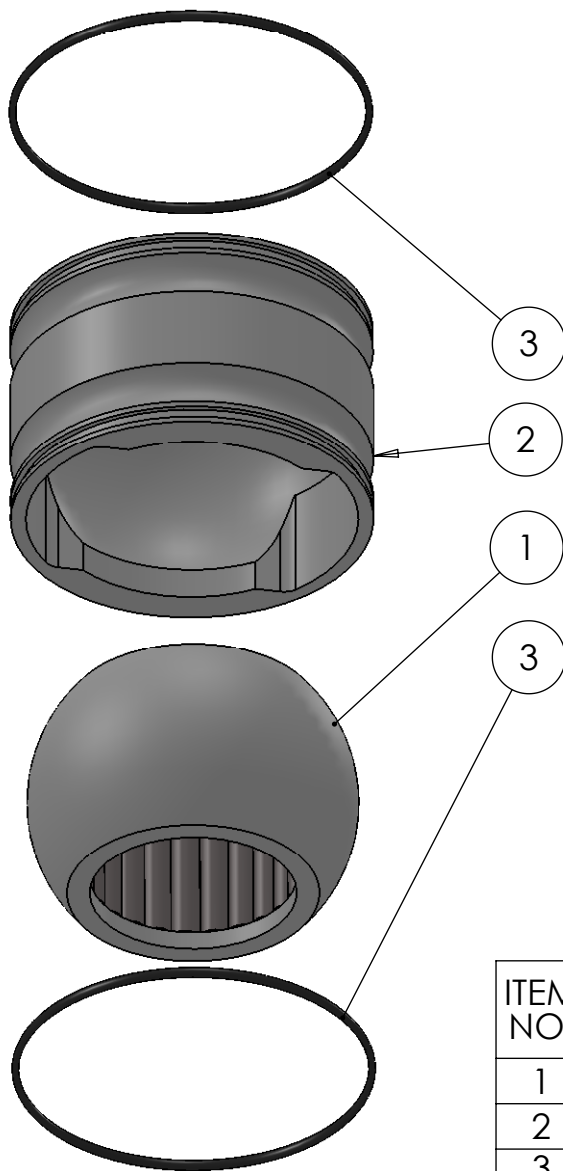

SECTION A-A  
SCALE 1 : 1.5

ITEM NO.	PART NUMBER	PART NAME	Default/ QTY.
1	M13-207-68	Ball with rollers	1
2	M48-140	House ø120mm for ø110mm ball	1
3	O-ring	ø116 x 3,5	2

DWG NR / NAME: 6BB120068 / S-A bottom Roller bearing

PROJECT: Shaft ø68mm

DATE: 31.01.2012

NAME: JR

SCALE / PAPER: 1:2.5 / A4

MATERIAL: WEIGHT: g

LOCATION:

BATCH NR:

REKV.NR / ORDRE NR: