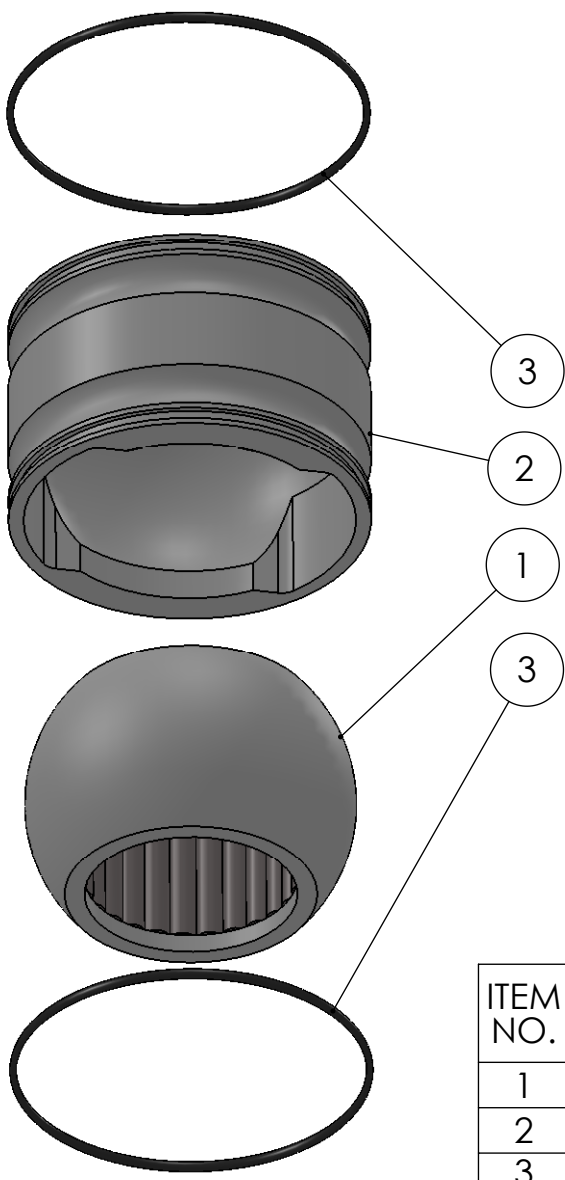

SECTION A-A  
SCALE 1 : 1.5

ITEM NO.	PART NUMBER	PART NAME	Default/ QTY.
1	M13-209-69	Ball with rollers	1
2	M48-140	House ø120mm for ø110mm ball	1
3	O-ring	ø116 x 3,5	2

DWG NR / NAME: 6BB120069 / S-A bottom Roller bearing

PROJECT: Shaft ø69mm

DATE: 31.01.2012	NAME: JR	SCALE / PAPER: 1:2.5 / A4	MATERIAL: g	LOCATION:
MODIFY DATE: /			WEIGHT:	REV:

BATCH NR:
REKV.NR / ORDRE NR:
ORDRE DATO:
LEV.DATO:

*Jefa Rudder*  
SYSTEMS

JEFA MARINE A/S  
NIMBUSVEJ 2  
2670 GREVE, DENMARK