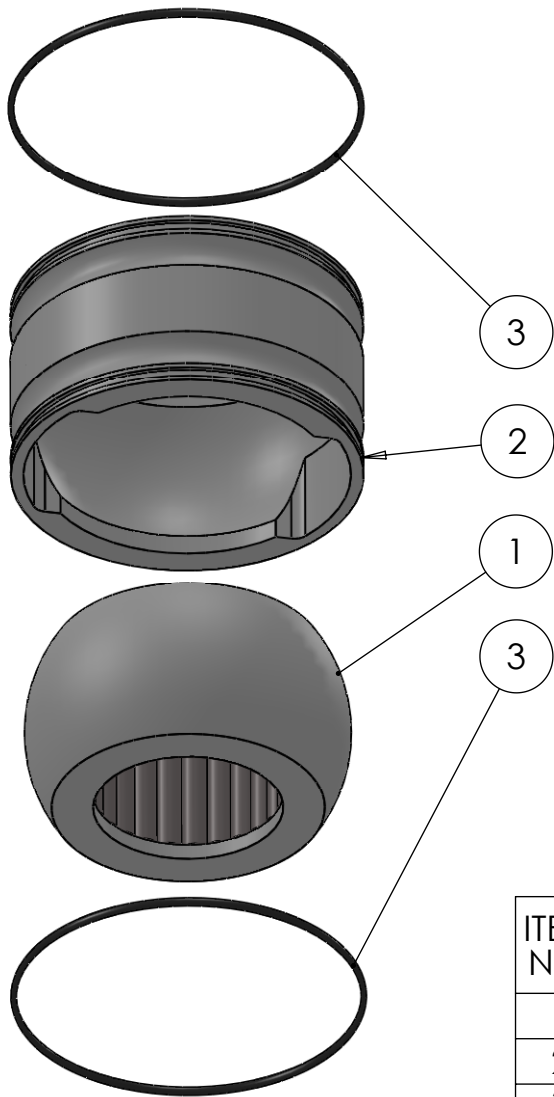

SECTION A-A  
SCALE 1 : 2

ITEM NO.	PART NUMBER	PART NAME	Default/ QTY.
1	M13-242-75	Ball with rollers	1
2	M48-150	House ø140mm for ø130mm ball	1
3	O-ring	ø140,5 x 2.5	2

DWG NR / NAME: 6BB140075 / S-A bottom Roller bearing

PROJECT: Shaft ø75mm

DATE: 31.01.2012

NAME: JR

SCALE / PAPER: 1:3 / A4

MATERIAL: WEIGHT: g

LOCATION:

BATCH NR:

REKV.NR / ORDRE NR: