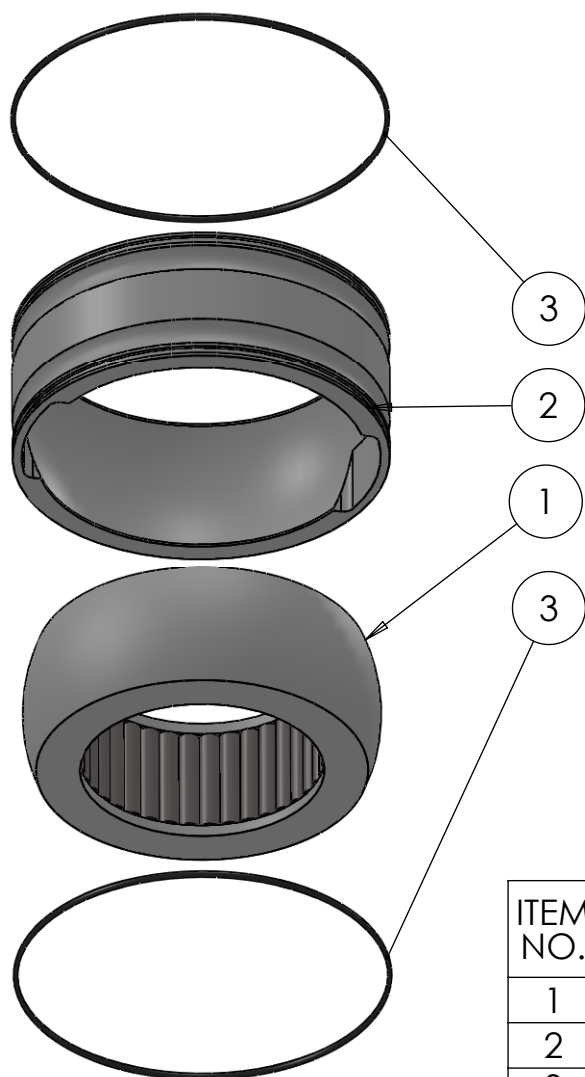

SECTION A-A
SCALE 1 : 2.5

ITEM NO.	PART NUMBER	PART NAME	Default/ QTY.
1	M13-543-127	Ball with rollers	1
2	M48-180	House ø200mm for ø190mm ball	1
3	O-ring	ø198 x 2.5	2

DWG NR / NAME:

6BB200127 / S-A bottom Roller bearing

BATCH NR:

PROJECT:

Shaft ø127mm

REKV.NR / ORDRE NR:

DATE:

31.01.2012

NAME:

JR

SCALE / PAPER:

1:4 / A4

MATERIAL:

WEIGHT:

g

LOCATION:

REV:

ORDRE DATO: