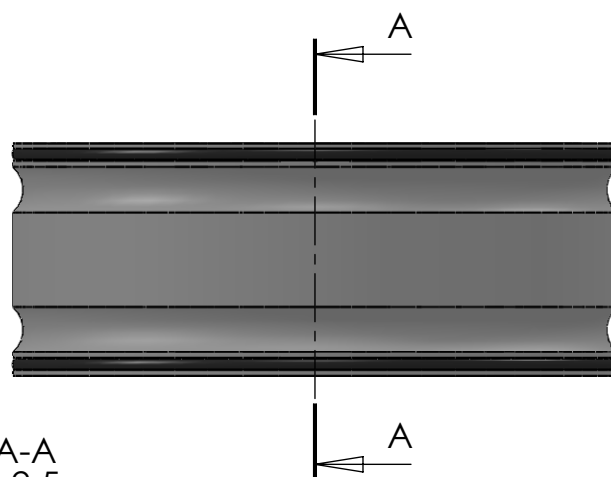

SECTION A-A
SCALE 1 : 2.5

ITEM NO.	PART NUMBER	PART NAME	Default/ QTY.
1	M13-543-127	Ball with rollers	1
2	M48-180	House ø200mm for ø190mm ball	1
3	O-ring	ø198 x 2.5	2

DWG NR / NAME:

6BB200127 / S-A bottom Roller bearing

BATCH NR:

PROJECT:

Shaft ø127mm

REKV.NR / ORDRE NR:

DATE:

31.01.2012

NAME:

JR

SCALE / PAPER:

1:4 / A4

MATERIAL:

WEIGHT:

g

LOCATION:

REV:

ORDRE DATO: