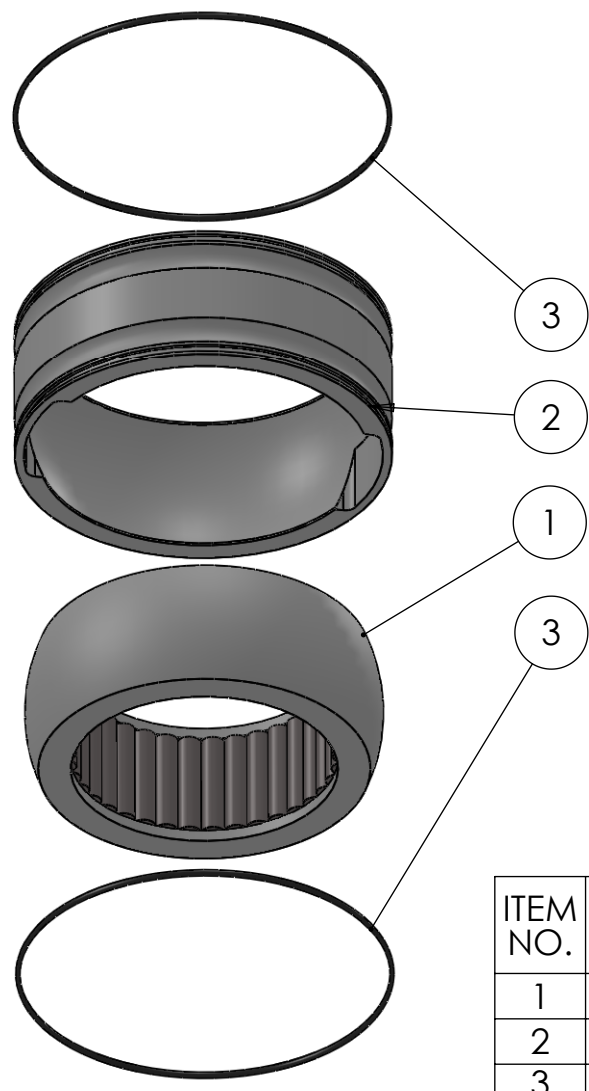

SECTION A-A  
SCALE 1 : 2.5

ITEM NO.	PART NUMBER	PART NAME	Default/ QTY.
1	M13-550-136	Ball with rollers	1
2	M48-180	House ø200mm for ø190mm ball	1
3	O-ring	ø198 x 2.5	2

DWG NR / NAME: 6BB200136 / S-A bottom Roller bearing

PROJECT: Shaft ø136mm

DATE: 31.01.2012	NAME: JR	SCALE / PAPER: 1:4 / A4	MATERIAL: WEIGHT: g	LOCATION:
MODIFY DATE: : /				REV:

BATCH NR:
REKV.NR / ORDRE NR:
ORDRE DATO:
LEV.DATO:

*Jefa Rudder*  
SYSTEMS

JEFA MARINE A/S  
NIMBUSVEJ 2  
2670 GREVE, DENMARK