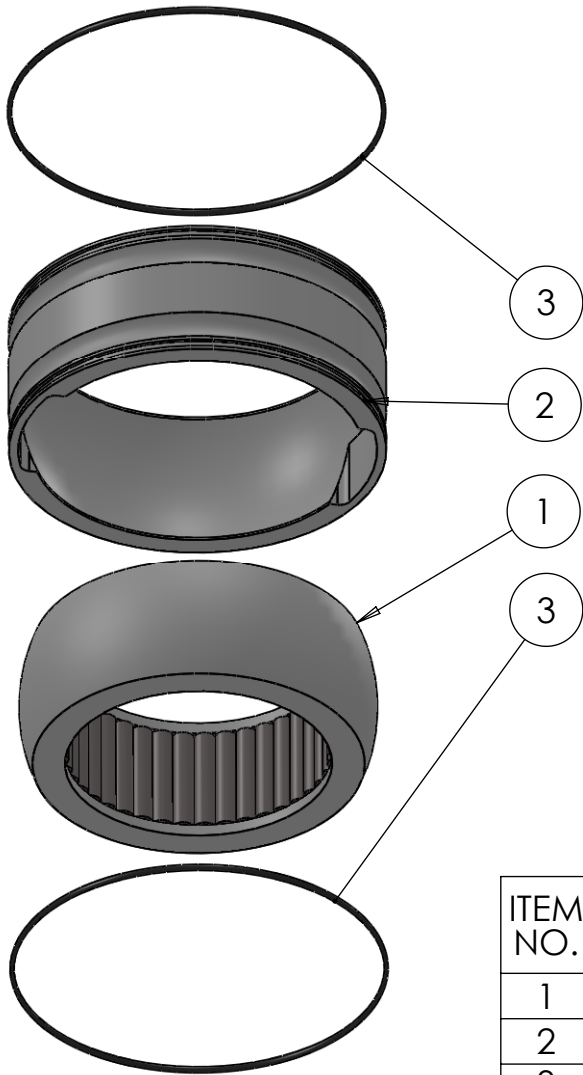

SECTION A-A
SCALE 1 : 2.5

ITEM NO.	PART NUMBER	PART NAME	Default/ QTY.
1	M13-550-138	Ball with rollers	1
2	M48-180	House ø200mm for ø190mm ball	1
3	O-ring	ø198 x 2.5	2

DWG NR / NAME:
6BB200138 / S-A bottom Roller bearing

PROJECT:
Shaft ø138mm

DATE:
31.01.2012

NAME:
JR

SCALE / PAPER:
1:4 / A4

MATERIAL:
WEIGHT: g

LOCATION:

BATCH NR:

REKV.NR / ORDRE NR: