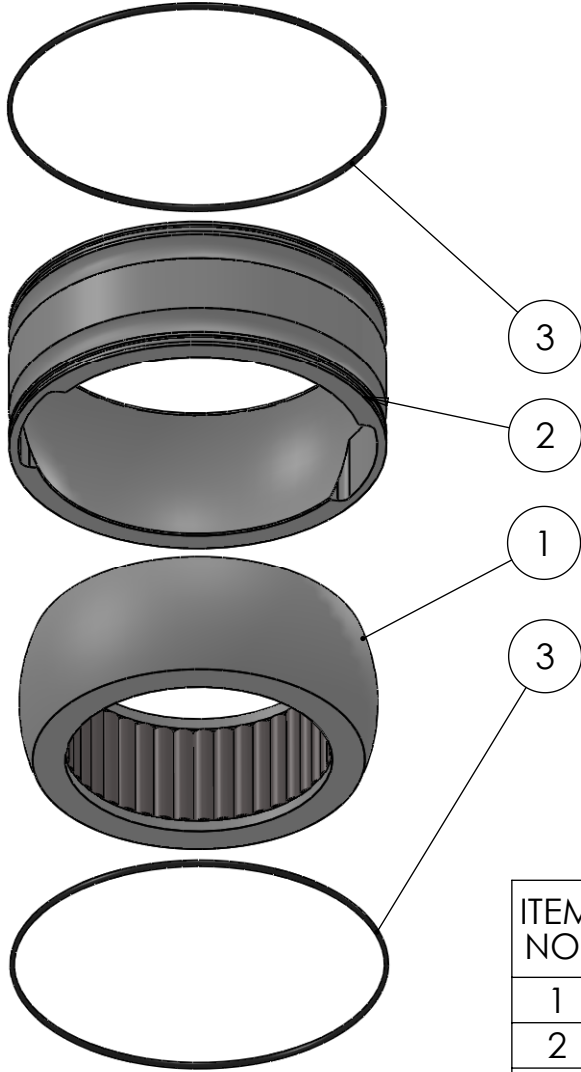

SECTION A-A
SCALE 1 : 2.5

ITEM NO.	PART NUMBER	PART NAME	Default/ QTY.
1	M13-550-139	Ball with rollers	1
2	M48-180	House ø200mm for ø190mm ball	1
3	O-ring	ø198 x 2.5	2

DWG NR / NAME: 6BB200139 / S-A bottom Roller bearing

PROJECT: Shaft ø139mm

DATE: 31.01.2012

NAME: JR

SCALE / PAPER: 1:4 / A4

MATERIAL: WEIGHT: g

LOCATION:

BATCH NR:

REKV.NR / ORDRE NR: