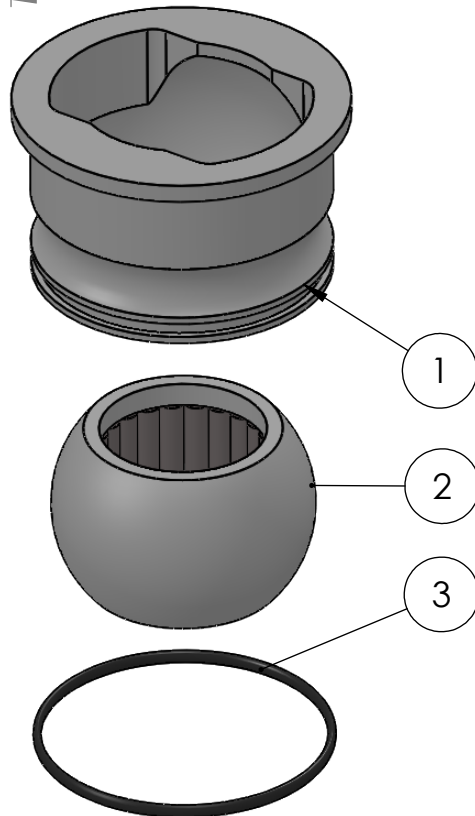

SECTION A-A  
SCALE 1 : 1

ITEM NO.	PART NUMBER	PART NAME	QTY.
1	M48-092	House ø80mm for ø70mm Ball	1
2	M13-115-43	Ball with rollers for Ø43mm	1
3	O-ring	ø70 x 2,5	1

DWG NR / NAME:

**6BF080043 / S-A Top Roller bearing**

BATCH NR:

PROJECT:

Shaft Ø43mm

REKV.NR / ORDRE NR:

DATE:

12.09.2016

NAME:

JR

SCALE / PAPER:

1:2 / A4

MATERIAL: PETP

WEIGHT: g

LOCATION:

REV:

ORDRE DATO:

LEV.DATO: