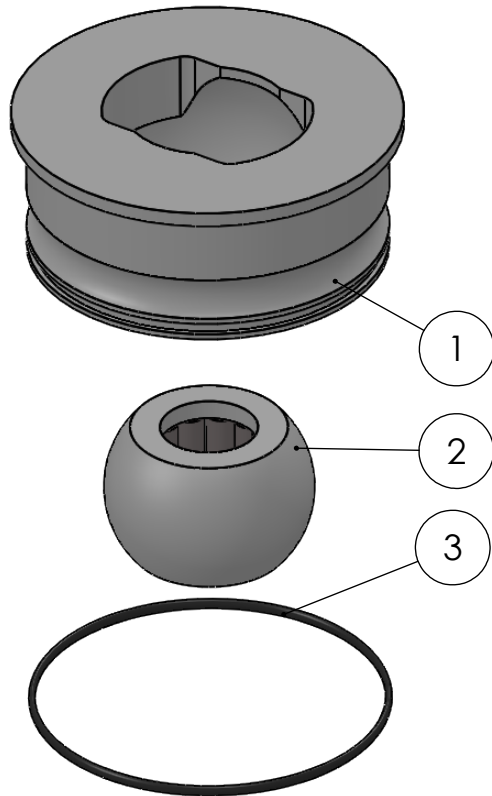

SECTION A-A
SCALE 1 : 1.2

ITEM NO.	PART NUMBER	PART NAME	QTY.
1	M48-142	House \varnothing 120mm for \varnothing 70mm Ball	1
2	M13-104-31	Ball with Rollers for \varnothing 31mm	1
3	O-ring	\varnothing 110 x 2.5	1

DWG NR / NAME:

6BF120031 / S-A Top Roller bearing

BATCH NR:

PROJECT:

Shaft \varnothing 31mm

REKV.NR / ORDRE NR:

DATE:

12.09.2016

NAME:

JR

SCALE / PAPER:

1:2,5 / A4

MATERIAL: PETP

WEIGHT: g

LOCATION:

REV: