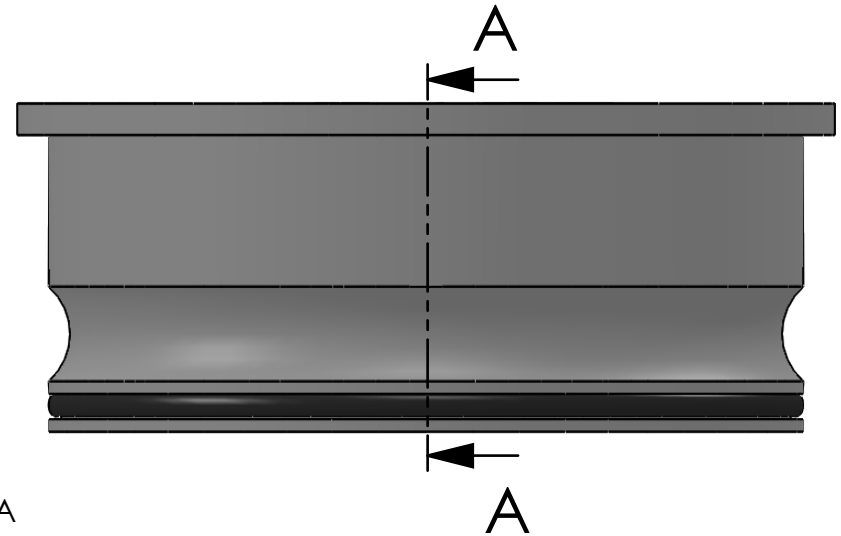

SECTION A-A
SCALE 1 : 1.2

ITEM NO.	PART NUMBER	PART NAME	QTY.
1	M48-142	House \varnothing 120mm for \varnothing 70mm Ball	1
2	M13-104-31	Ball with Rollers for \varnothing 31mm	1
3	O-ring	\varnothing 110 x 2.5	1

DWG NR / NAME:

6BF120031 / S-A Top Roller bearing

BATCH NR:

PROJECT:

Shaft \varnothing 31mm

REKV.NR / ORDRE NR:

DATE:

12.09.2016

NAME:

JR

SCALE / PAPER:

1:2,5 / A4

MATERIAL: PETP

WEIGHT: g

LOCATION:

REV: