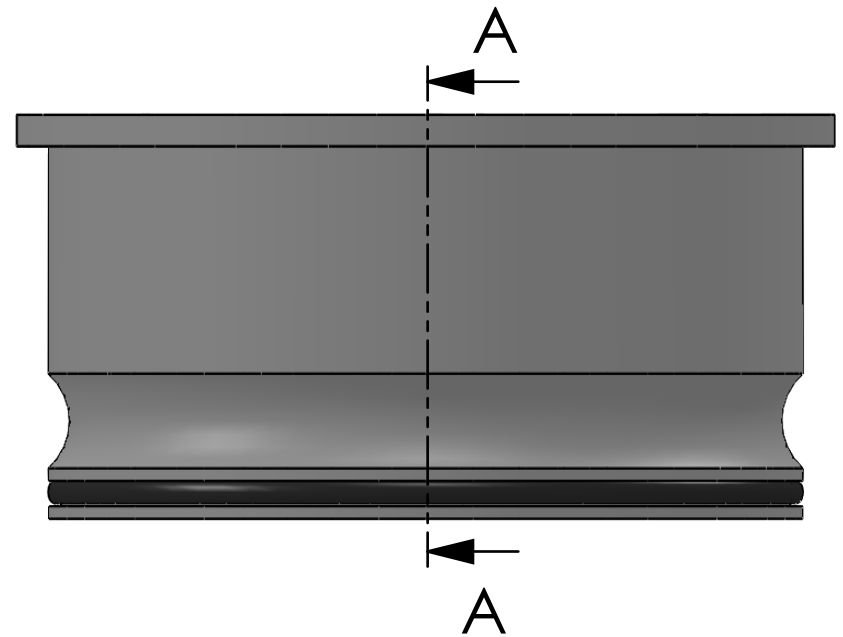

SECTION A-A
SCALE 1 : 1.2

ITEM NO.	PART NUMBER	PART NAME	QTY.
1	M48-144	House \varnothing 120mm for \varnothing 90mm Ball	1
2	M13-162-54	Ball with Rollers for \varnothing 54mm	1
3	O-ring	\varnothing 110 x 2.5	1

DWG NR / NAME:

6BF120054 / S-A Top Roller bearing

BATCH NR:

PROJECT:

Shaft \varnothing 54mm

REKV.NR / ORDRE NR:

DATE:

12.09.2016

NAME:

JR

SCALE / PAPER:

1:3 / A4

MATERIAL: PETP

WEIGHT: g

LOCATION:

REV: