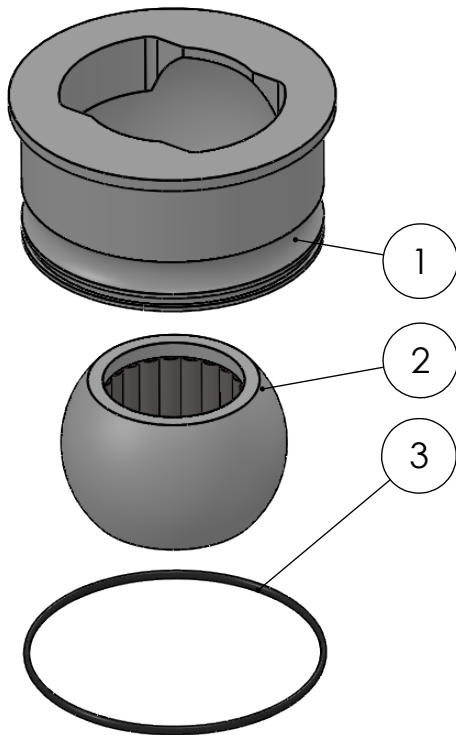

SECTION A-A
SCALE 1 : 1.2

ITEM NO.	PART NUMBER	PART NAME	QTY.
1	M48-144	House \varnothing 120mm for \varnothing 90mm Ball	1
2	M13-162-54	Ball with Rollers for \varnothing 54mm	1
3	O-ring	\varnothing 110 x 2.5	1

DWG NR / NAME:

6BF120054 / S-A Top Roller bearing

BATCH NR:

PROJECT:

Shaft \varnothing 54mm

REKV.NR / ORDRE NR:

DATE:

12.09.2016

NAME:

JR

SCALE / PAPER:

1:3 / A4

MATERIAL: PETP

WEIGHT: g

LOCATION:

REV: