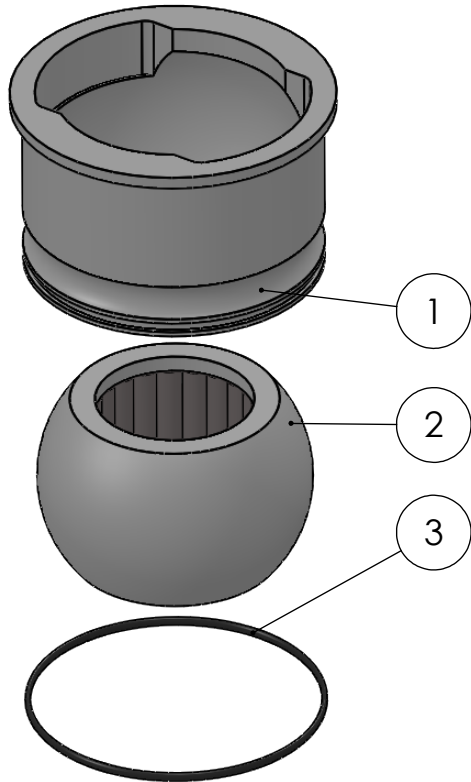

SECTION A-A
SCALE 1 : 1.5

ITEM NO.	PART NUMBER	PART NAME	QTY.
1	M48-146	House \varnothing 120mm for \varnothing 110mm Ball	1
2	M13-205-63	Ball with rollers for \varnothing 63mm	1
3	O-ring	\varnothing 110 x 2.5	1

DWG NR / NAME:

6BF120063 / S-A Top Roller bearing

BATCH NR:

PROJECT:

Shaft \varnothing 63mm

REKV.NR / ORDRE NR:

DATE:

14.09.2016

NAME:

JR

SCALE / PAPER:

1:3 / A4

MATERIAL: PETP

WEIGHT: g

LOCATION:

REV: