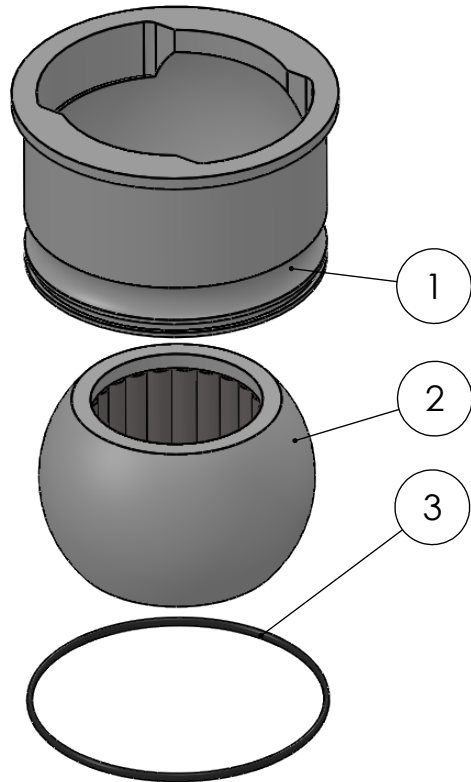

SECTION A-A
SCALE 1 : 1.5

ITEM NO.	PART NUMBER	PART NAME	QTY.
1	M48-146	House ø120mm for ø110mm Ball	1
2	M13-207-66	Ball with Rollers for Ø66mm	1
3	O-ring	ø110 x 2.5	1

DWG NR / NAME:

6BF120066 / S-A Top Roller bearing

BATCH NR:

PROJECT:

Shaft Ø66mm

REKV.NR / ORDRE NR:

DATE:

14.09.2016

NAME:

JR

SCALE / PAPER:

1:3 / A4

MATERIAL: PETP

WEIGHT: g

LOCATION:

REV:

ORDRE DATO:

LEV.DATO: