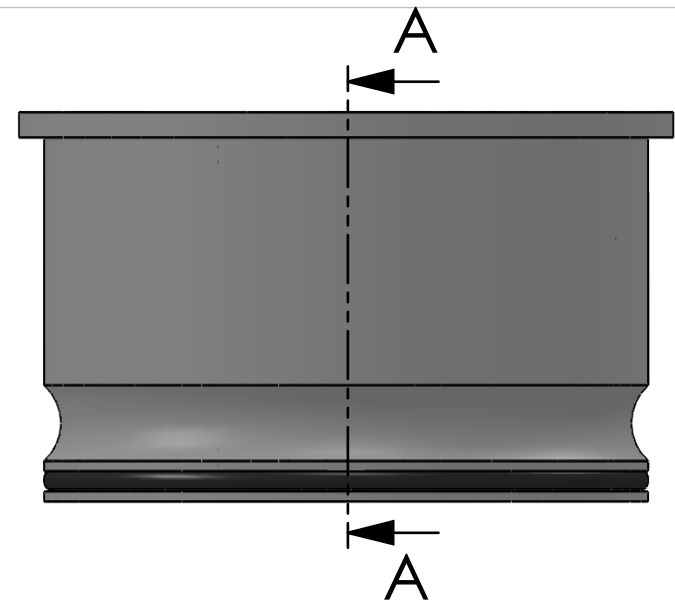

SECTION A-A
SCALE 1 : 1.5

ITEM NO.	PART NUMBER	PART NAME	QTY.
1	M48-146	House ø120mm for ø110mm Ball	1
2	M13-207-66	Ball with Rollers for Ø66mm	1
3	O-ring	ø110 x 2.5	1

DWG NR / NAME:

6BF120066 / S-A Top Roller bearing

SCALE / PAPER:

1:3 / A4

MATERIAL: PETP

WEIGHT: g

LOCATION:

REV:

ORDRE DATO:

LEV.DATO: