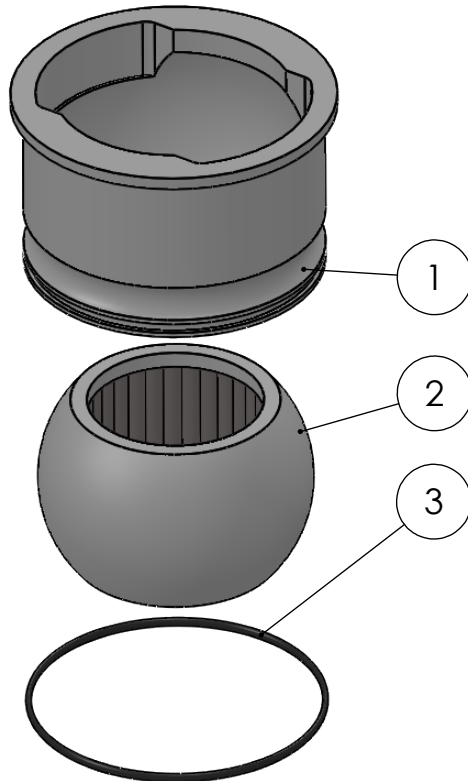

SECTION A-A
SCALE 1 : 1.5

ITEM NO.	PART NUMBER	PART NAME	QTY.
1	M48-146	House ø120mm for ø110mm Ball	1
2	M13-210-72	Bearing ball with rollers for Ø72mm	1
3	O-ring	ø110 x 2.5	1

DWG NR / NAME:

6BF120072 / S-A Top Roller bearing

BATCH NR:

PROJECT:

Shaft Ø72mm

REKV.NR / ORDRE NR:

DATE:

14.09.2016

NAME:

JR

SCALE / PAPER:

1:3 / A4

MATERIAL: PETP

WEIGHT: g

LOCATION:

REV:

ORDRE DATO:

LEV.DATO: